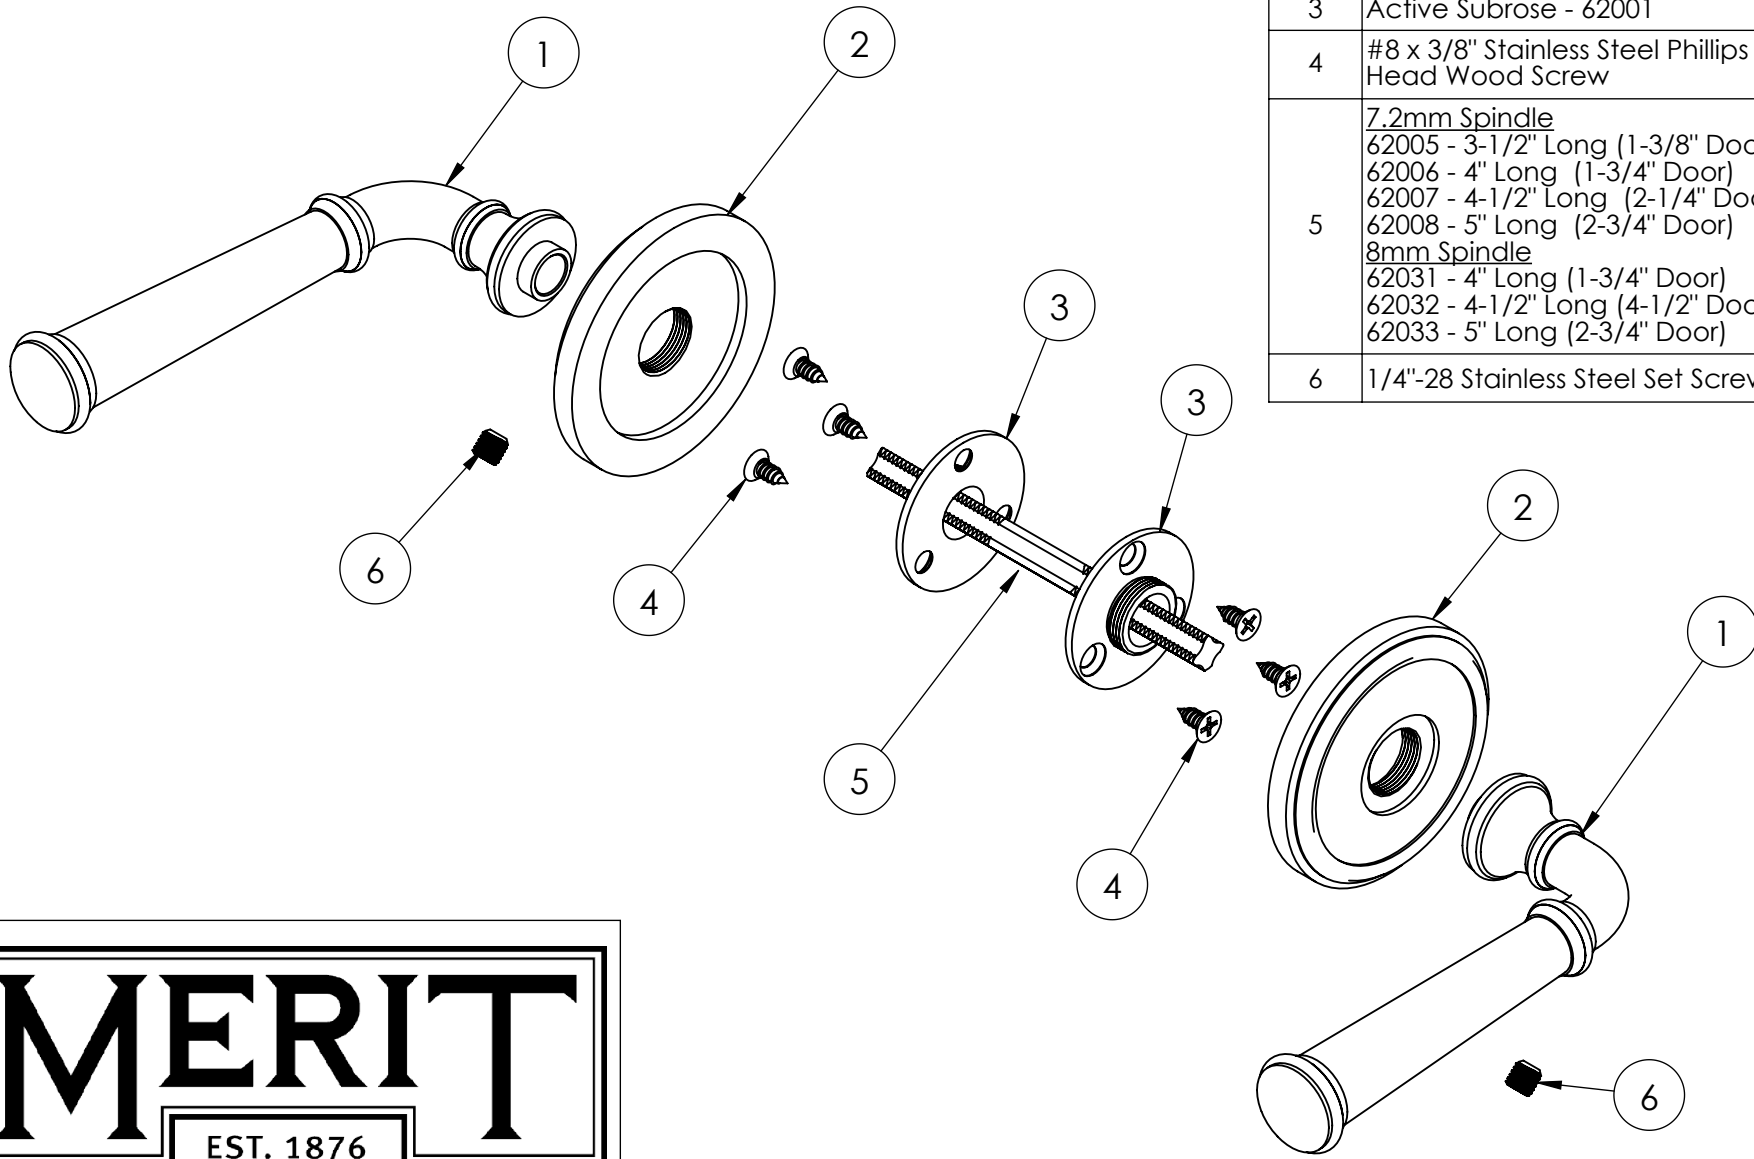

| ITEM | DESCRIPTION   | QTY. |
|------|---|------|
| 1    | XXX00 Style Lever - Standard Size   | 2    |
| 2    | XXX00 Style Rose - Standard Size  | 2    |
| 3    | Active Subrose - 62001  | 2    |
| 4    | <u>7.2mm Spindle</u><br>62005 - 3-1/2" Long (1-3/8" Door)<br>62006 - 4" Long (1-3/4" Door)<br>62007 - 4-1/2" Long (2-1/4" Door)<br>62008 - 5" Long (2-3/4" Door)<br><u>8mm Spindle</u><br>62031 - 4" Long (1-3/4" Door)<br>62032 - 4-1/2" Long (4-1/2" Door)<br>62033 - 5" Long (2-3/4" Door) | 1    |
| 5    | #8 x 3/8" Stainless Steel Phillips Head Wood Screw  | 6    |
| 6    | 1/4"-28 Stainless Steel Set Screw   | 2    |

Merit Metal Products Inc.  
 242 Valley Road  
 Warrington, PA 18976  
 P 215-343-2500 F 215-343-4839

**XXX00**  
**Active Set Components for Roses**  
**with Standard Subroses**

| ITEM | DESCRIPTION   | QTY. |
|------|---|------|
| 1    | XXX00 Style Lever - Standard Size   | 2    |
| 2    | XXX08 Style 2-1/2" Rose   | 2    |
| 3    | Active Subrose - 62001  | 2    |
| 4    | #8 x 3/8" Stainless Steel Phillips Head Wood Screw  | 6    |
| 5    | 7.2mm Spindle<br>62005 - 3-1/2" Long (1-3/8" Door)<br>62006 - 4" Long (1-3/4" Door)<br>62007 - 4-1/2" Long (2-1/4" Door)<br>62008 - 5" Long (2-3/4" Door)<br>8mm Spindle<br>62031 - 4" Long (1-3/4" Door)<br>62032 - 4-1/2" Long (4-1/2" Door)<br>62033 - 5" Long (2-3/4" Door) | 1    |
| 6    | 1/4"-28 Stainless Steel Set Screw   | 2    |