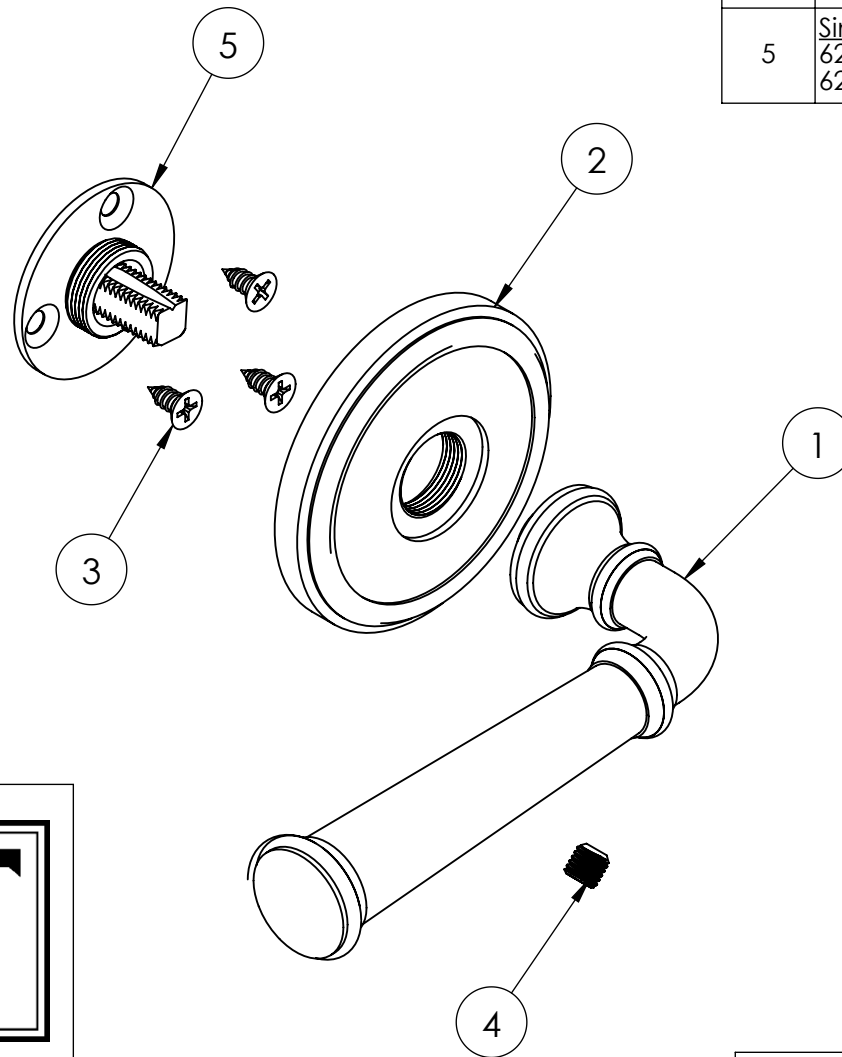

Merit Metal Products Inc.  
 242 Valley Road  
 Warrington, PA 18976  
 P 215-343-2500 F 215-343-4839

**XXX10**  
**Full Dummy Set Components for**  
**Roses with Standard Subroses**

| ITEM | DESCRIPTION   | QTY. |
|------|---|------|
| 1    | XXX00 Style Lever - Standard Size   | 2    |
| 2    | XXX08 Style 2-1/2" Rose   | 2    |
| 3    | Full Dummy Kit<br>62019-7.2<br>62019-8  | 2    |
| 4    | 7.2mm Spindle<br>62005 - 3-1/2" Long (1-3/8" Door)<br>62006 - 4" Long (1-3/4" Door)<br>62007 - 4-1/2" Long (2-1/4" Door)<br>62008 - 5" Long (2-3/4" Door)<br>8mm Spindle<br>62031 - 4" Long (1-3/4" Door)<br>62032 - 4-1/2" Long (4-1/2" Door)<br>62033 - 5" Long (2-3/4" Door) | 1    |
| 5    | #8 x 3/8" Stainless Steel Phillips Head Wood Screw  | 6    |
| 6    | 1/4"-28 Stainless Steel Set Screw   | 2    |

Merit Metal Products Inc.  
 242 Valley Road  
 Warrington, PA 18976  
 P 215-343-2500 F 215-343-4839

**XXX18**  
**Active Set Components for 2.5"**  
**Roses with Standard Subroses**

| ITEM | DESCRIPTION  | QTY. |
|------|--|------|
| 1    | XXX00 Style Lever - Standard Size                  | 1    |
| 2    | XXX00 Style Rose - Standard Size                   | 1    |
| 3    | #8 x 3/8" Stainless Steel Phillips Head Wood Screw | 3    |
| 4    | Single Dummy Mount<br>62015L-7.2<br>62015L-8       | 1    |
| 5    | 1/4"-28 Stainless Steel Set Screw                  | 1    |

Merit Metal Products Inc.  
 242 Valley Road  
 Warrington, PA 18976  
 P 215-343-2500 F 215-343-4839

**XXX20**  
**Single Dummy Components for**  
**Roses with Standard Subroses**

| ITEM | DESCRIPTION  | QTY. |
|------|--|------|
| 1    | XXX00 Style Lever - Standard Size                  | 1    |
| 2    | XXX08 Style 2-1/2" Rose                            | 1    |
| 3    | #8 x 3/8" Stainless Steel Phillips Head Wood Screw | 3    |
| 4    | 1/4"-28 Stainless Steel Set Screw                  | 1    |
| 5    | Single Dummy Mount<br>62015L-7.2<br>62015L-8       | 1    |