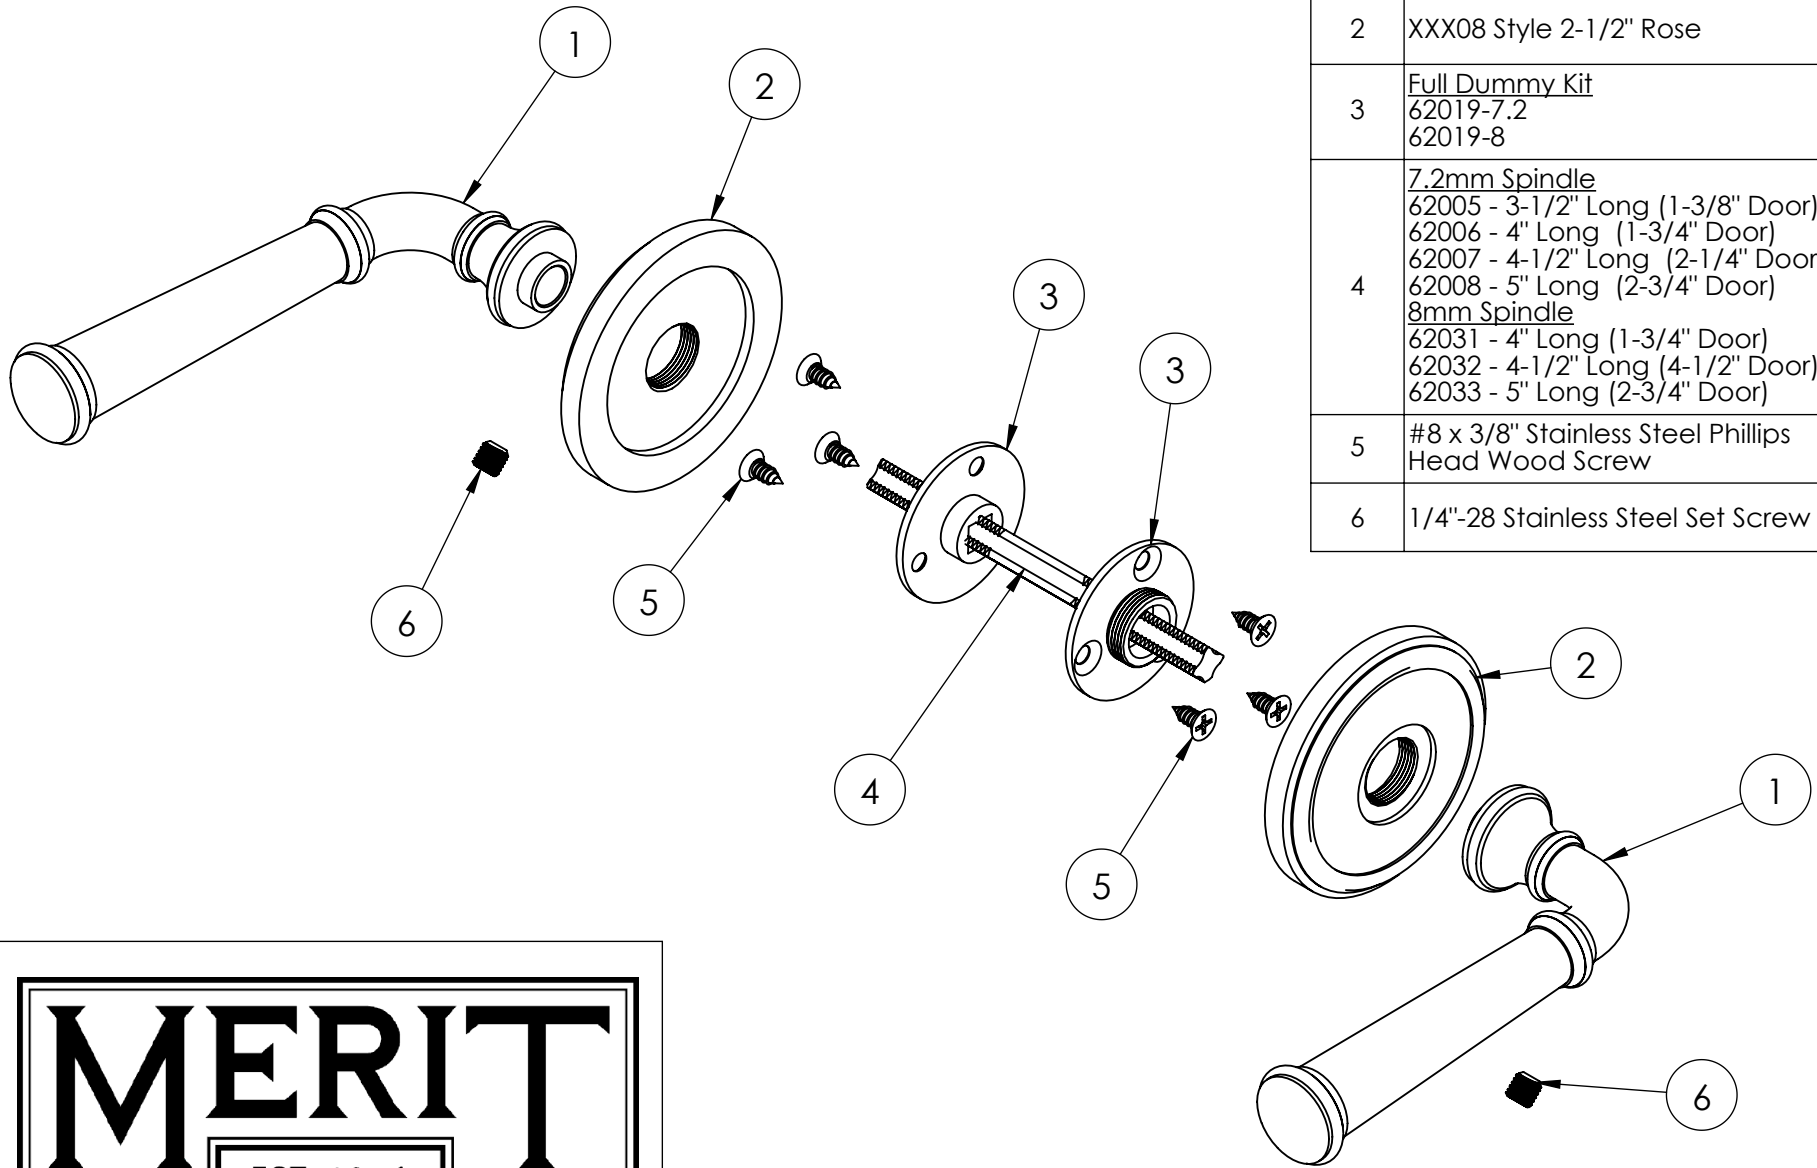

ITEM	DESCRIPTION	QTY.
1	XXX00 Style Lever - Standard Size	2
2	XXX08 Style 2-1/2" Rose	2
3	Full Dummy Kit 62019-7.2 62019-8	2
4	7.2mm Spindle 62005 - 3-1/2" Long (1-3/8" Door) 62006 - 4" Long (1-3/4" Door) 62007 - 4-1/2" Long (2-1/4" Door) 62008 - 5" Long (2-3/4" Door) 8mm Spindle 62031 - 4" Long (1-3/4" Door) 62032 - 4-1/2" Long (4-1/2" Door) 62033 - 5" Long (2-3/4" Door)	1
5	#8 x 3/8" Stainless Steel Phillips Head Wood Screw	6
6	1/4"-28 Stainless Steel Set Screw	2