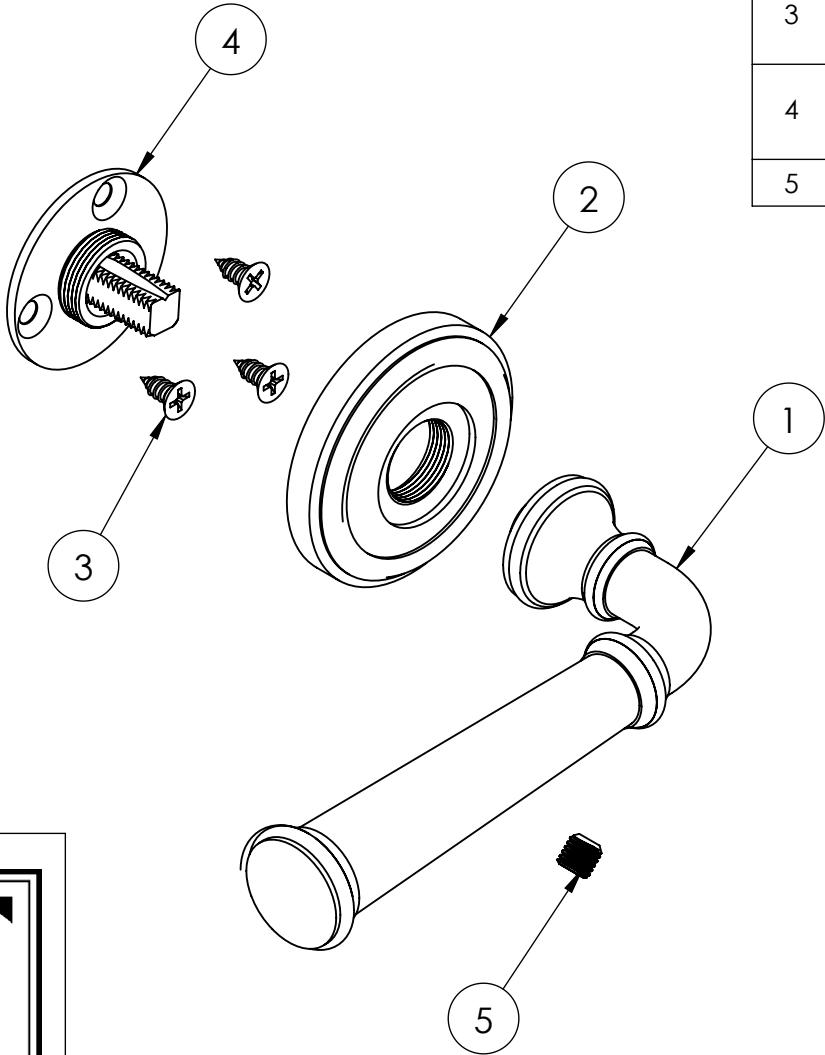

Merit Metal Products Inc.  
 242 Valley Road  
 Warrington, PA 18976  
 P 215-343-2500 F 215-343-4839

**XXX10**  
**Full Dummy Set Components for**  
**Roses with Standard Subroses**

| ITEM | DESCRIPTION   | QTY. |
|------|---|------|
| 1    | XXX00 Style Lever - Standard Size   | 2    |
| 2    | XXX08 Style 2-1/2" Rose   | 2    |
| 3    | Full Dummy Kit<br>62019-7.2<br>62019-8  | 2    |
| 4    | 7.2mm Spindle<br>62005 - 3-1/2" Long (1-3/8" Door)<br>62006 - 4" Long (1-3/4" Door)<br>62007 - 4-1/2" Long (2-1/4" Door)<br>62008 - 5" Long (2-3/4" Door)<br>8mm Spindle<br>62031 - 4" Long (1-3/4" Door)<br>62032 - 4-1/2" Long (4-1/2" Door)<br>62033 - 5" Long (2-3/4" Door) | 1    |
| 5    | #8 x 3/8" Stainless Steel Phillips Head Wood Screw  | 6    |
| 6    | 1/4"-28 Stainless Steel Set Screw   | 2    |

Merit Metal Products Inc.  
 242 Valley Road  
 Warrington, PA 18976  
 P 215-343-2500 F 215-343-4839

**XXX18**  
**Active Set Components for 2.5"**  
**Roses with Standard Subroses**

| ITEM | DESCRIPTION  | QTY. |
|------|--|------|
| 1    | XXX00 Style Lever - Standard Size                  | 1    |
| 2    | XXX00 Style Rose - Standard Size                   | 1    |
| 3    | #8 x 3/8" Stainless Steel Phillips Head Wood Screw | 3    |
| 4    | Single Dummy Mount<br>62015L-7.2<br>62015L-8       | 1    |
| 5    | 1/4"-28 Stainless Steel Set Screw                  | 1    |