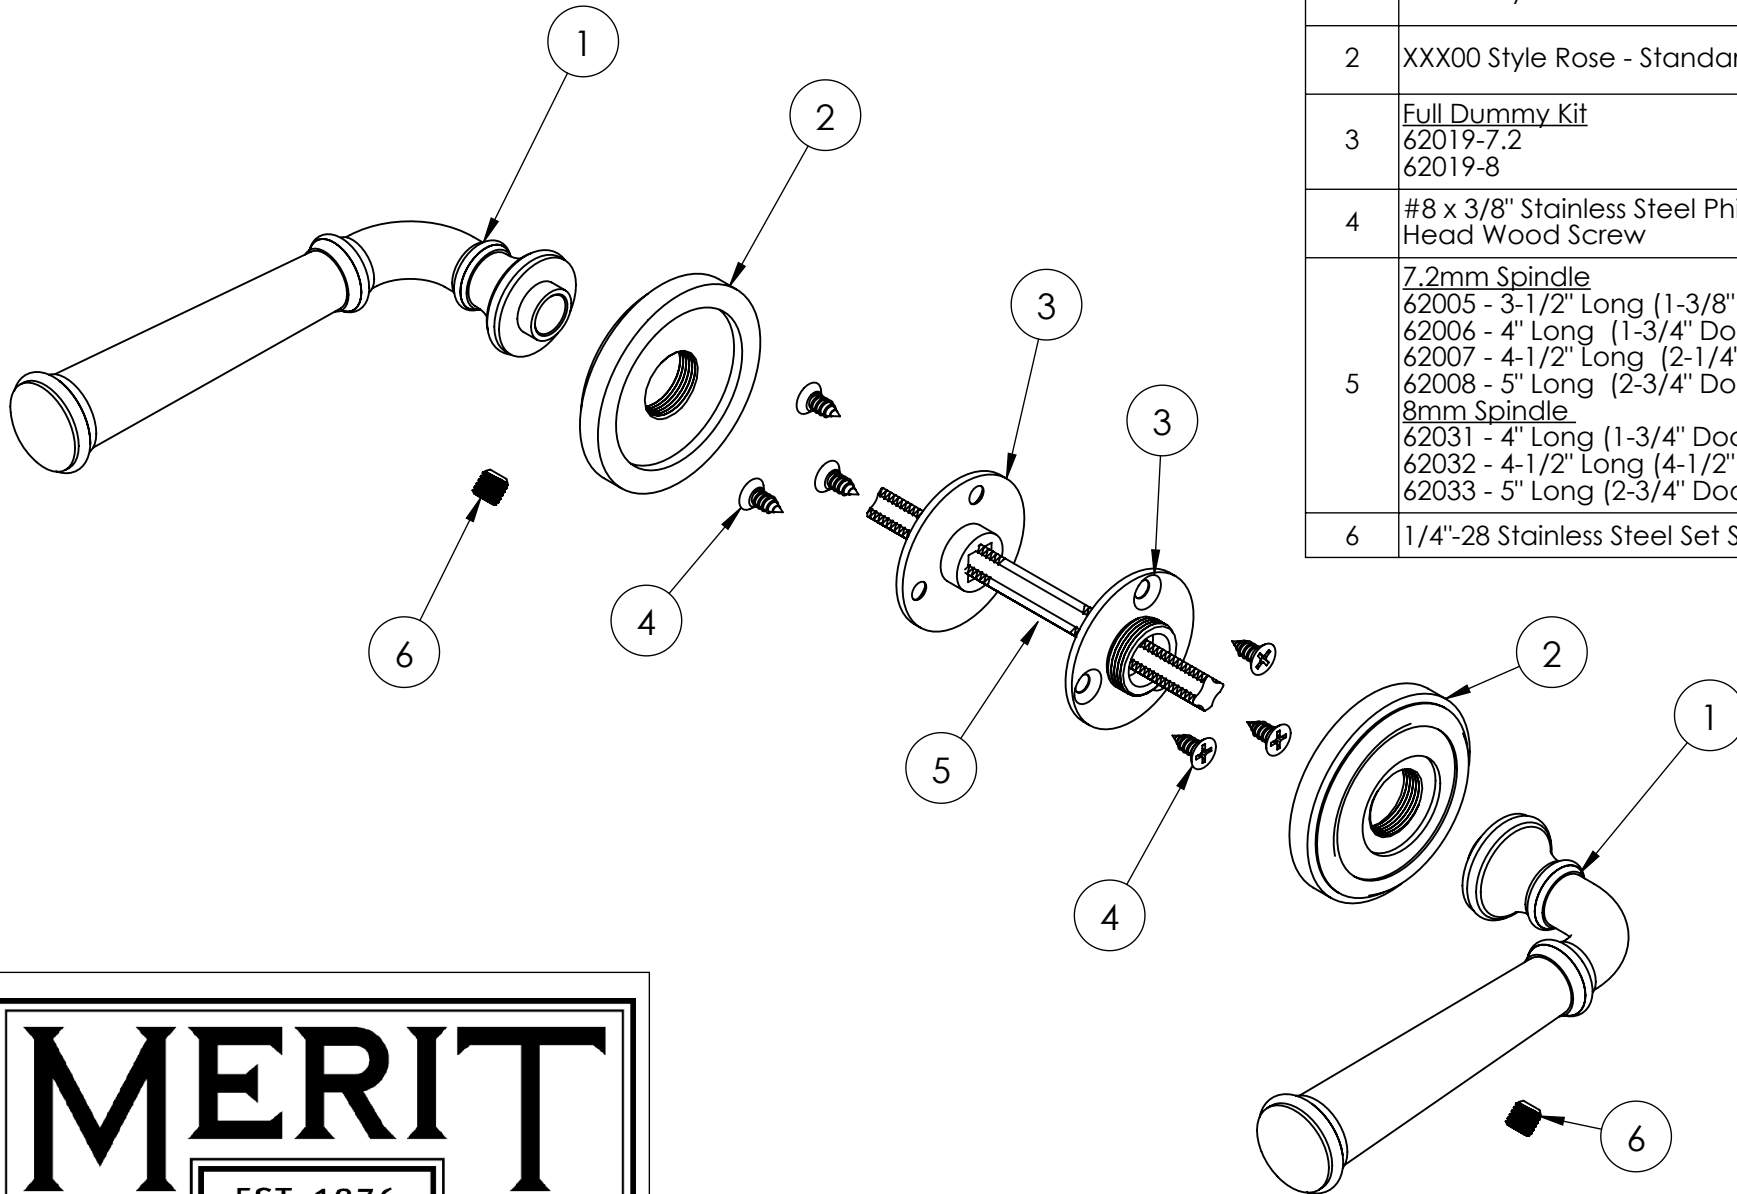

Merit Metal Products Inc.  
 242 Valley Road  
 Warrington, PA 18976  
 P 215-343-2500 F 215-343-4839

**XXX00**  
**Active Set Components for Roses**  
**with Standard Subroses**

| ITEM | DESCRIPTION   | QTY. |
|------|---|------|
| 1    | XXX00 Style Lever - Standard Size   | 2    |
| 2    | XXX08 Style 2-1/2" Rose   | 2    |
| 3    | Active Subrose - 62001  | 2    |
| 4    | #8 x 3/8" Stainless Steel Phillips Head Wood Screw  | 6    |
| 5    | 7.2mm Spindle<br>62005 - 3-1/2" Long (1-3/8" Door)<br>62006 - 4" Long (1-3/4" Door)<br>62007 - 4-1/2" Long (2-1/4" Door)<br>62008 - 5" Long (2-3/4" Door)<br>8mm Spindle<br>62031 - 4" Long (1-3/4" Door)<br>62032 - 4-1/2" Long (4-1/2" Door)<br>62033 - 5" Long (2-3/4" Door) | 1    |
| 6    | 1/4"-28 Stainless Steel Set Screw   | 2    |

Merit Metal Products Inc.  
 242 Valley Road  
 Warrington, PA 18976  
 P 215-343-2500 F 215-343-4839

**XXX08**  
**Active Set Components for 2.5"**  
**Roses with Standard Subroses**

| ITEM | DESCRIPTION   | QTY. |
|------|---|------|
| 1    | XXX00 Style Lever - Standard Size   | 2    |
| 2    | XXX00 Style Rose - Standard Size  | 2    |
| 3    | Full Dummy Kit<br>62019-7.2<br>62019-8  | 2    |
| 4    | #8 x 3/8" Stainless Steel Phillips Head Wood Screw  | 6    |
| 5    | 7.2mm Spindle<br>62005 - 3-1/2" Long (1-3/8" Door)<br>62006 - 4" Long (1-3/4" Door)<br>62007 - 4-1/2" Long (2-1/4" Door)<br>62008 - 5" Long (2-3/4" Door)<br>8mm Spindle<br>62031 - 4" Long (1-3/4" Door)<br>62032 - 4-1/2" Long (4-1/2" Door)<br>62033 - 5" Long (2-3/4" Door) | 1    |
| 6    | 1/4"-28 Stainless Steel Set Screw   | 2    |