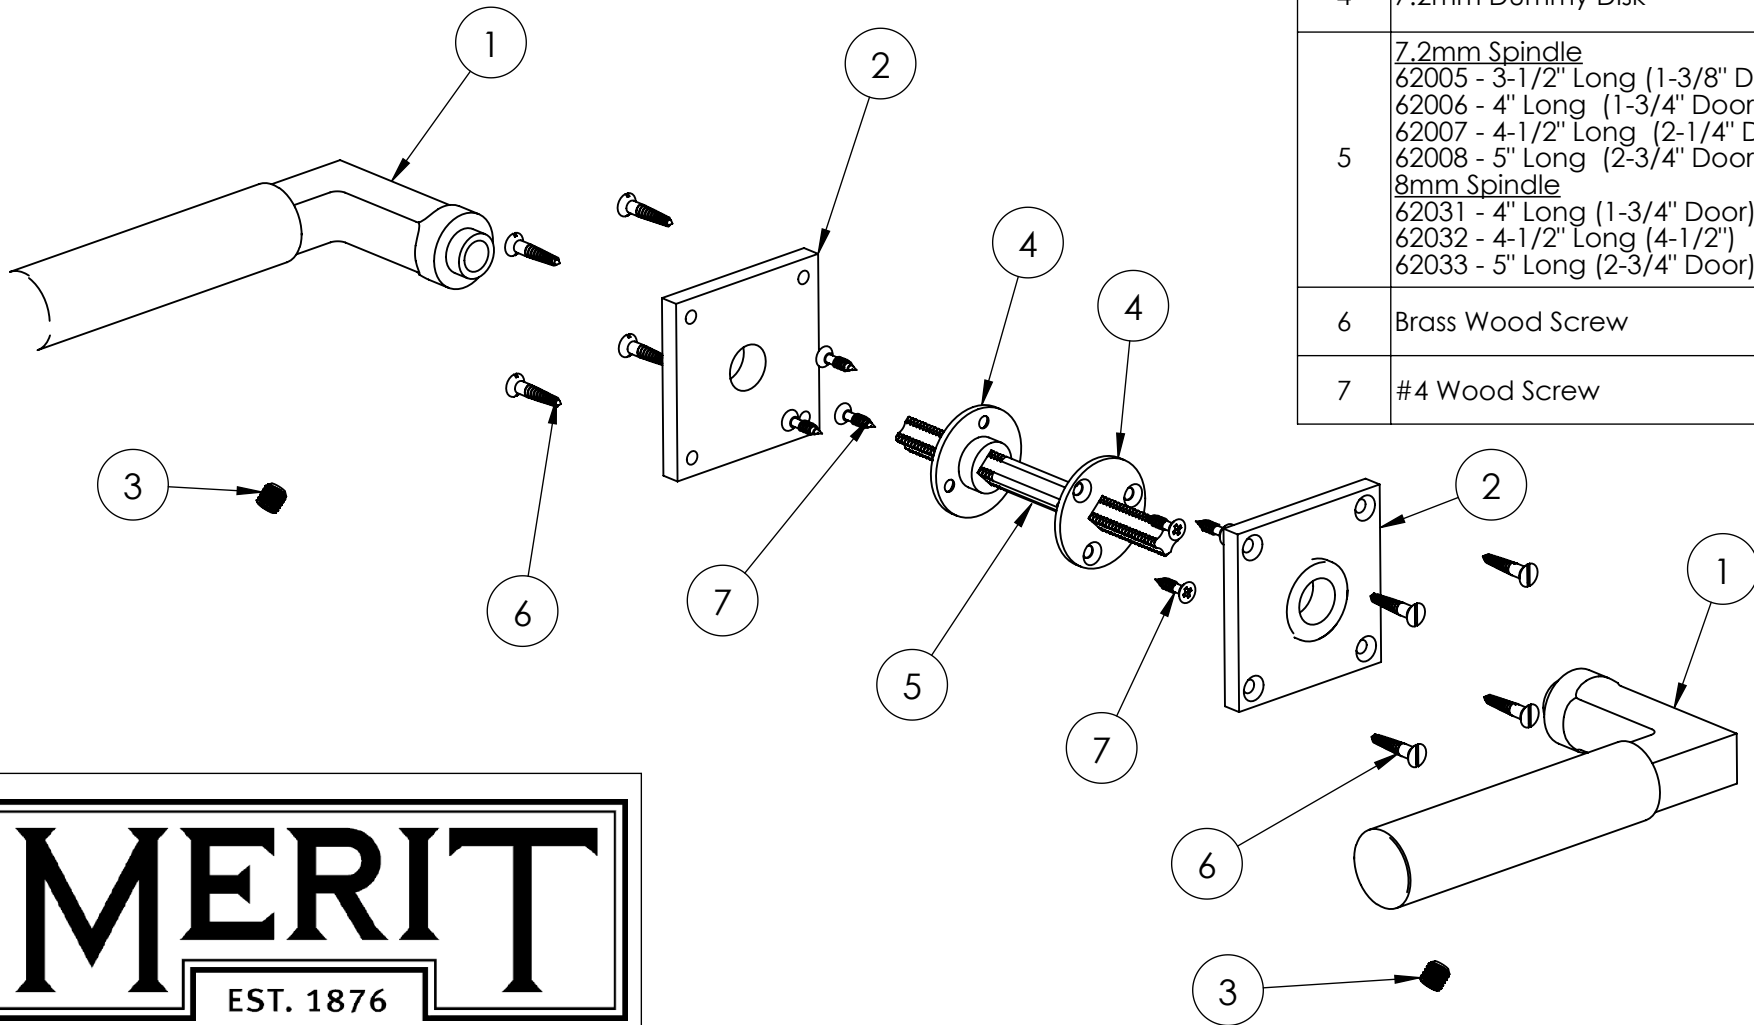

ITEM	DESCRIPTION	QTY.
1	XXX Style Lever - Standard Size	2
2	XXX Style Rose - Standard Size	2
3	Brass Wood Screw	8
4	1/4"-28 Stainless Steel Set Screw	2
5	<u>7.2mm Spindle</u> 62005 - 3-1/2" Long (1-3/8" Door) 62006 - 4" Long (1-3/4" Door) 62007 - 4-1/2" Long (2-1/4" Door) 62008 - 5" Long (2-3/4" Door) <u>8mm Spindle</u> 62031 - 4" Long (1-3/4" Door) 62032 - 4-1/2" Long (4-1/2") 62033 - 5" Long (2-3/4" Door)	1

Merit Metal Products Inc.
 242 Valley Road
 Warrington, PA 18976
 P 215-343-2500 F 215-343-4839

XXX00
Active Set Components for
Square Roses with Face Holes

ITEM	DESCRIPTION	QTY.
1	XXX Style Lever - Standard Size	2
2	XXX Style Rose - Standard Size	2
3	1/4"-28 Stainless Steel Set Screw	2
4	7.2mm Dummy Disk	2
5	7.2mm Spindle 62005 - 3-1/2" Long (1-3/8" Door) 62006 - 4" Long (1-3/4" Door) 62007 - 4-1/2" Long (2-1/4" Door) 62008 - 5" Long (2-3/4" Door) 8mm Spindle 62031 - 4" Long (1-3/4" Door) 62032 - 4-1/2" Long (4-1/2") 62033 - 5" Long (2-3/4" Door)	1
6	Brass Wood Screw	8
7	#4 Wood Screw	6

Merit Metal Products Inc.
242 Valley Road
Warrington, PA 18976
P 215-343-2500 F 215-343-4839

XXX10
Full Dummy Components for
Square Roses with Face Holes

ITEM NO.	DESCRIPTION	Qty.
1	XXX Style Lever - Standard Size	1
2	XXX Style Rose - Standard Size	1
3	#4 Wood Screw	3
4	Brass Wood Screw	4
5	1/4"-28 Stainless Steel Set Screw	1
6	Single Dummy Mount 62003L-7.2 62003L-8	1