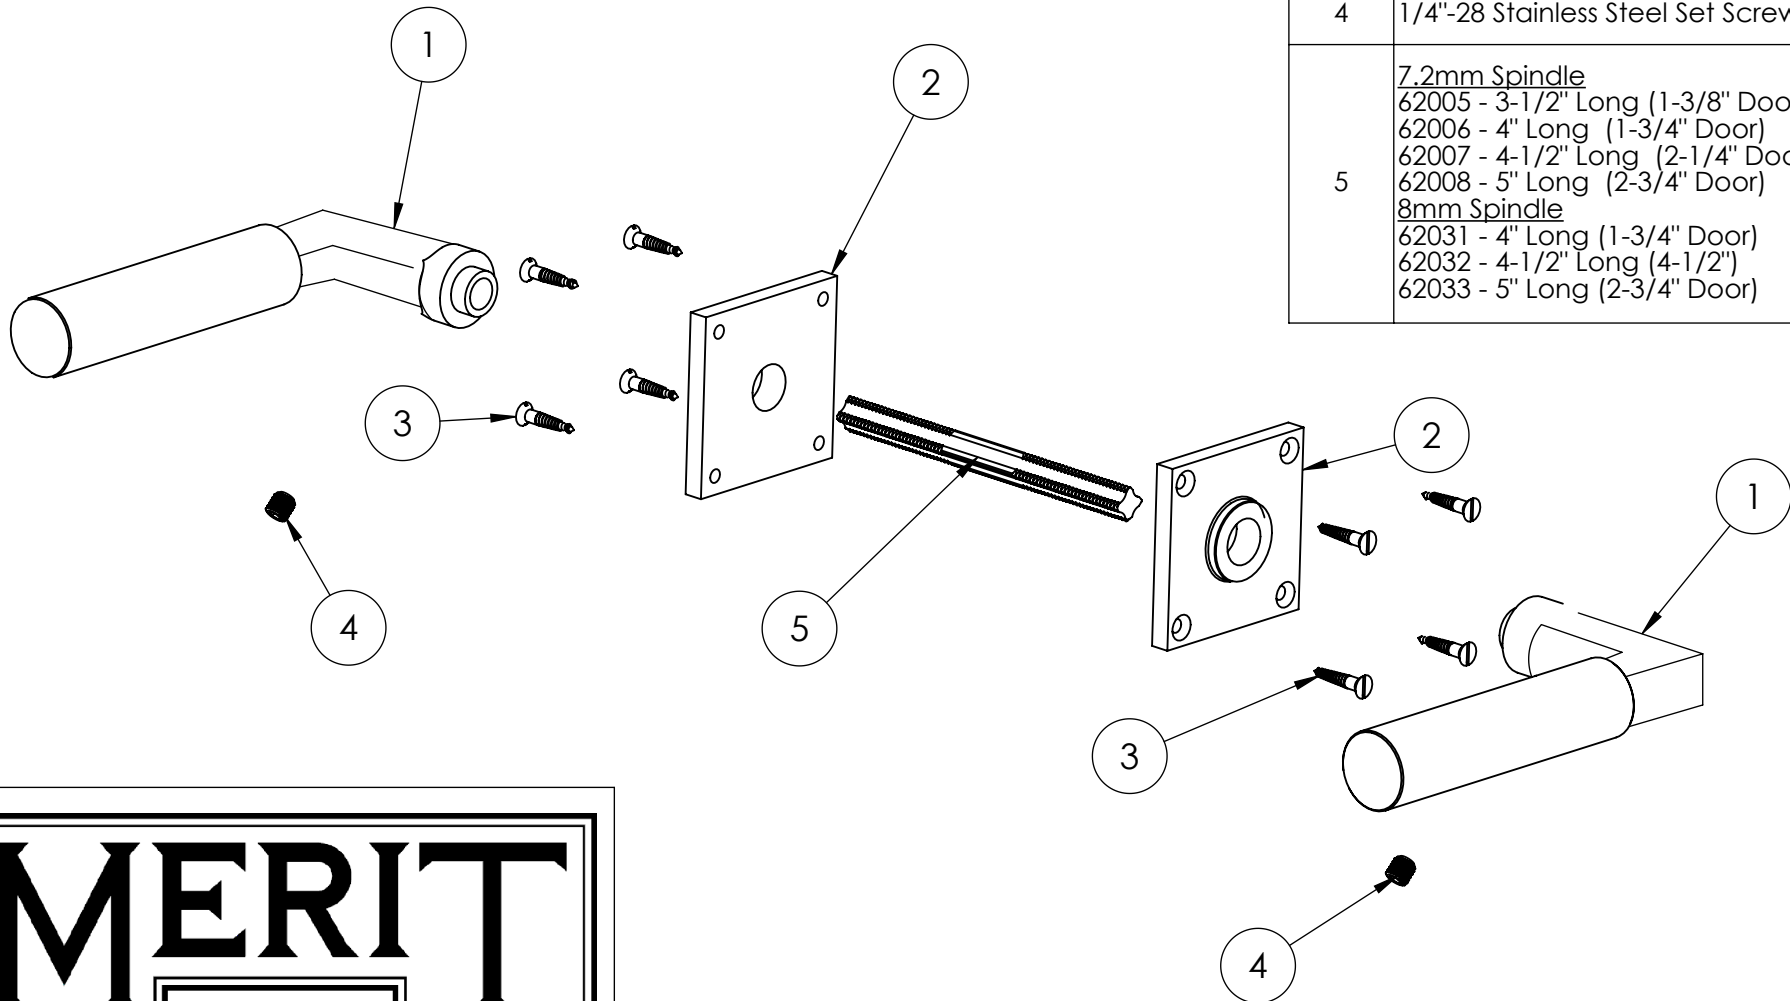

ITEM	DESCRIPTION	QTY.
1	XXX Style Lever - Standard Size	2
2	XXX Style Rose - Standard Size	2
3	Brass Wood Screw	8
4	1/4"-28 Stainless Steel Set Screw	2
5	<u>7.2mm Spindle</u> 62005 - 3-1/2" Long (1-3/8" Door) 62006 - 4" Long (1-3/4" Door) 62007 - 4-1/2" Long (2-1/4" Door) 62008 - 5" Long (2-3/4" Door) <u>8mm Spindle</u> 62031 - 4" Long (1-3/4" Door) 62032 - 4-1/2" Long (4-1/2") 62033 - 5" Long (2-3/4" Door)	1

Merit Metal Products Inc.
 242 Valley Road
 Warrington, PA 18976
 P 215-343-2500 F 215-343-4839

XXX00
Active Set Components for
Square Roses with Face Holes

ITEM	DESCRIPTION	QTY.
1	XXX Style Lever - Standard Size	2
2	XXX Style Rose - Standard Size	2
3	1/4"-28 Stainless Steel Set Screw	2
4	7.2mm Dummy Disk	2
5	7.2mm Spindle 62005 - 3-1/2" Long (1-3/8" Door) 62006 - 4" Long (1-3/4" Door) 62007 - 4-1/2" Long (2-1/4" Door) 62008 - 5" Long (2-3/4" Door) 8mm Spindle 62031 - 4" Long (1-3/4" Door) 62032 - 4-1/2" Long (4-1/2") 62033 - 5" Long (2-3/4" Door)	1
6	Brass Wood Screw	8
7	#4 Wood Screw	6

Merit Metal Products Inc.
242 Valley Road
Warrington, PA 18976
P 215-343-2500 F 215-343-4839

XXX10
Full Dummy Components for
Square Roses with Face Holes

ITEM NO.	DESCRIPTION	Qty.
1	XXX Style Lever - Standard Size	1
2	XXX Style Rose - Standard Size	1
3	#4 Wood Screw	3
4	Brass Wood Screw	4
5	1/4"-28 Stainless Steel Set Screw	1
6	Single Dummy Mount 62003L-7.2 62003L-8	1