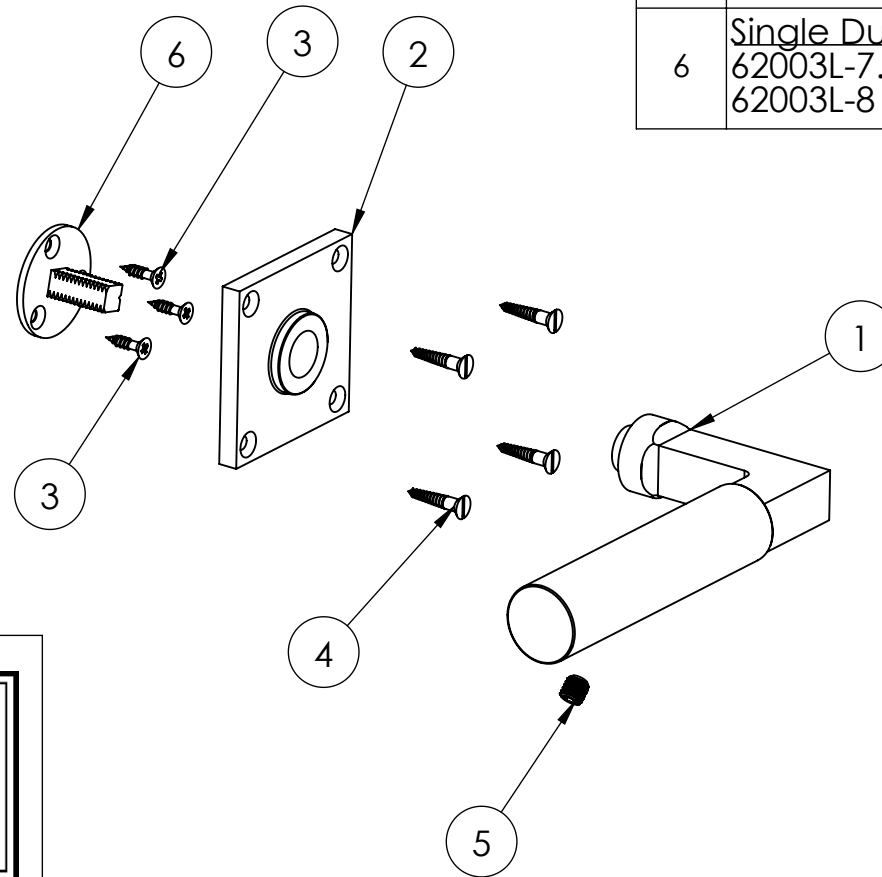

ITEM	DESCRIPTION	QTY.
1	XXX Style Lever - Standard Size	2
2	XXX Style Rose - Standard Size	2
3	Brass Wood Screw	8
4	1/4"-28 Stainless Steel Set Screw	2
5	<u>7.2mm Spindle</u> 62005 - 3-1/2" Long (1-3/8" Door) 62006 - 4" Long (1-3/4" Door) 62007 - 4-1/2" Long (2-1/4" Door) 62008 - 5" Long (2-3/4" Door) <u>8mm Spindle</u> 62031 - 4" Long (1-3/4" Door) 62032 - 4-1/2" Long (4-1/2") 62033 - 5" Long (2-3/4" Door)	1

Merit Metal Products Inc.
 242 Valley Road
 Warrington, PA 18976
 P 215-343-2500 F 215-343-4839

XXX00
Active Set Components for
Square Roses with Face Holes

ITEM	DESCRIPTION	QTY.
1	XXX Style Lever - Standard Size	2
2	XXX Style Rose - Standard Size	2
3	1/4"-28 Stainless Steel Set Screw	2
4	7.2mm Dummy Disk	2
5	7.2mm Spindle 62005 - 3-1/2" Long (1-3/8" Door) 62006 - 4" Long (1-3/4" Door) 62007 - 4-1/2" Long (2-1/4" Door) 62008 - 5" Long (2-3/4" Door) 8mm Spindle 62031 - 4" Long (1-3/4" Door) 62032 - 4-1/2" Long (4-1/2") 62033 - 5" Long (2-3/4" Door)	1
6	Brass Wood Screw	8
7	#4 Wood Screw	6

Merit Metal Products Inc.
242 Valley Road
Warrington, PA 18976
P 215-343-2500 F 215-343-4839

XXX10
Full Dummy Components for
Square Roses with Face Holes

ITEM NO.	DESCRIPTION	Qty.
1	XXX Style Lever - Standard Size	1
2	XXX Style Rose - Standard Size	1
3	#4 Wood Screw	3
4	Brass Wood Screw	4
5	1/4"-28 Stainless Steel Set Screw	1
6	Single Dummy Mount 62003L-7.2 62003L-8	1