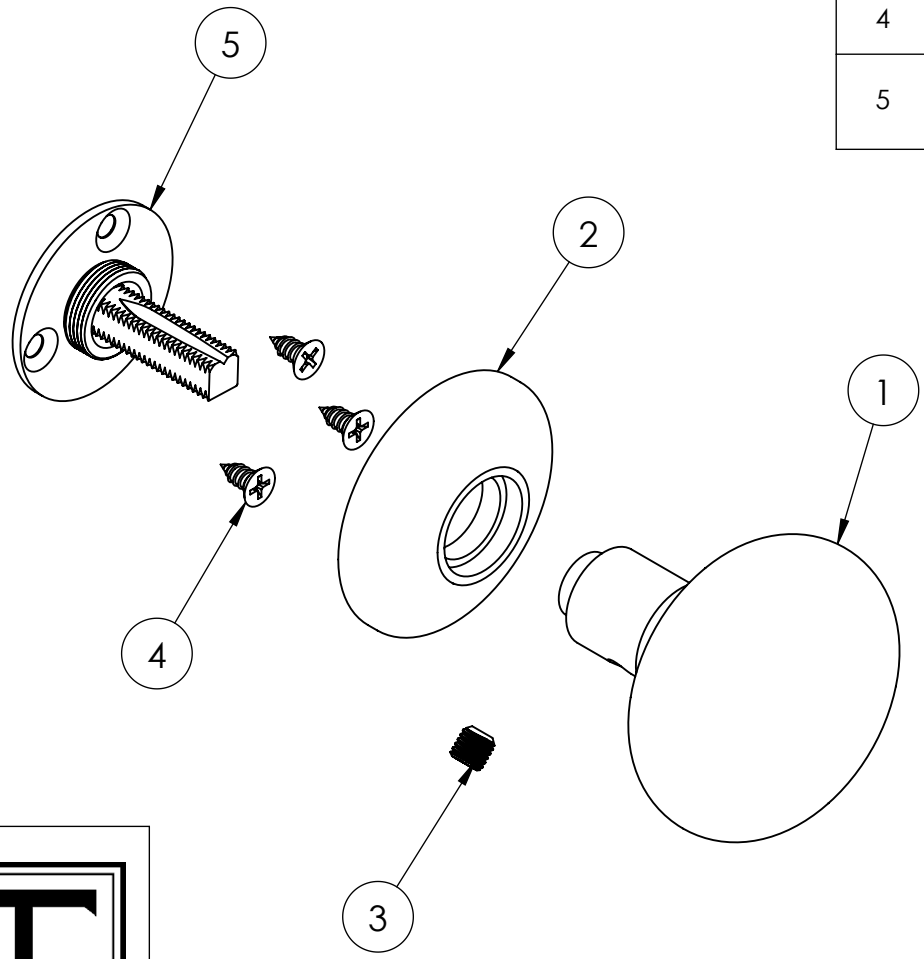

ITEM	DESCRIPTION	QTY.
1	XXX Style Knob - Standard Size	2
2	XXX Style Rose - Standard Size	2
3	Active Subrose - 62001	2
4	<u>7.2mm Spindle</u> 62005 - 3-1/2" Long (1-3/8" Door) 62006 - 4" Long (1-3/4" Door) 62007 - 4-1/2" Long (2-1/4" Door) 62008 - 5" Long (2-3/4" Door) <u>8mm Spindle</u> 62031 - 4" Long (1-3/4" Door) 62032 - 4-1/2" Long (2-1/4" Door) 62033 - 5" Long (2-3/4" Door)	1
5	1/4"-28 Stainless Steel Set Screw	2
6	#8 x 3/8" Stainless Steel Phillips Head Wood Screw	6

Merit Metal Products Inc.  
 242 Valley Road  
 Warrington, PA 18976  
 P 215-343-2500 F 215-343-4839

**XXX00**  
**Active Set Components for Roses**  
**with Standard Subroses**

ITEM	DESCRIPTION	QTY.
1	XXX Style Knob - Standard Size	2
2	XXX Style Rose - Standard Size	2
3	Full Dummy Kit 62019-7.2mm 62019-8mm	1
4	7.2mm Spindle 62005 - 3-1/2" Long (1-3/8" Door) 62006 - 4" Long (1-3/4" Door) 62007 - 4-1/2" Long (2-1/4" Door) 62008 - 5" Long (2-3/4" Door) 8mm Spindle 62031 - 4" Long (1-3/4" Door) 62032 - 4-1/2" Long (2-1/4" Door) 62033 - 5" Long (2-3/4" Door)	1
5	1/4"-28 Stainless Steel Set Screw	2
6	#8 x 3/8" Stainless Steel Phillips Head Wood Screw	6

Merit Metal Products Inc.  
242 Valley Road  
Warrington, PA 18976  
P 215-343-2500 F 215-343-4839

**XXX10**  
**Full Dummy Set Components for**  
**Roses with Standard Subroses**

ITEM	DESCRIPTION	QTY.
1	XXX Style Knob - Standard Size	1
2	XXX Style Rose - Standard Size	1
3	1/4"-28 Stainless Steel Set Screw	1
4	#8 x 3/8" Stainless Steel Phillips Head Wood Screw	3
5	Single Dummy Mount 62002K-7.2mm 62002K-8mm	1