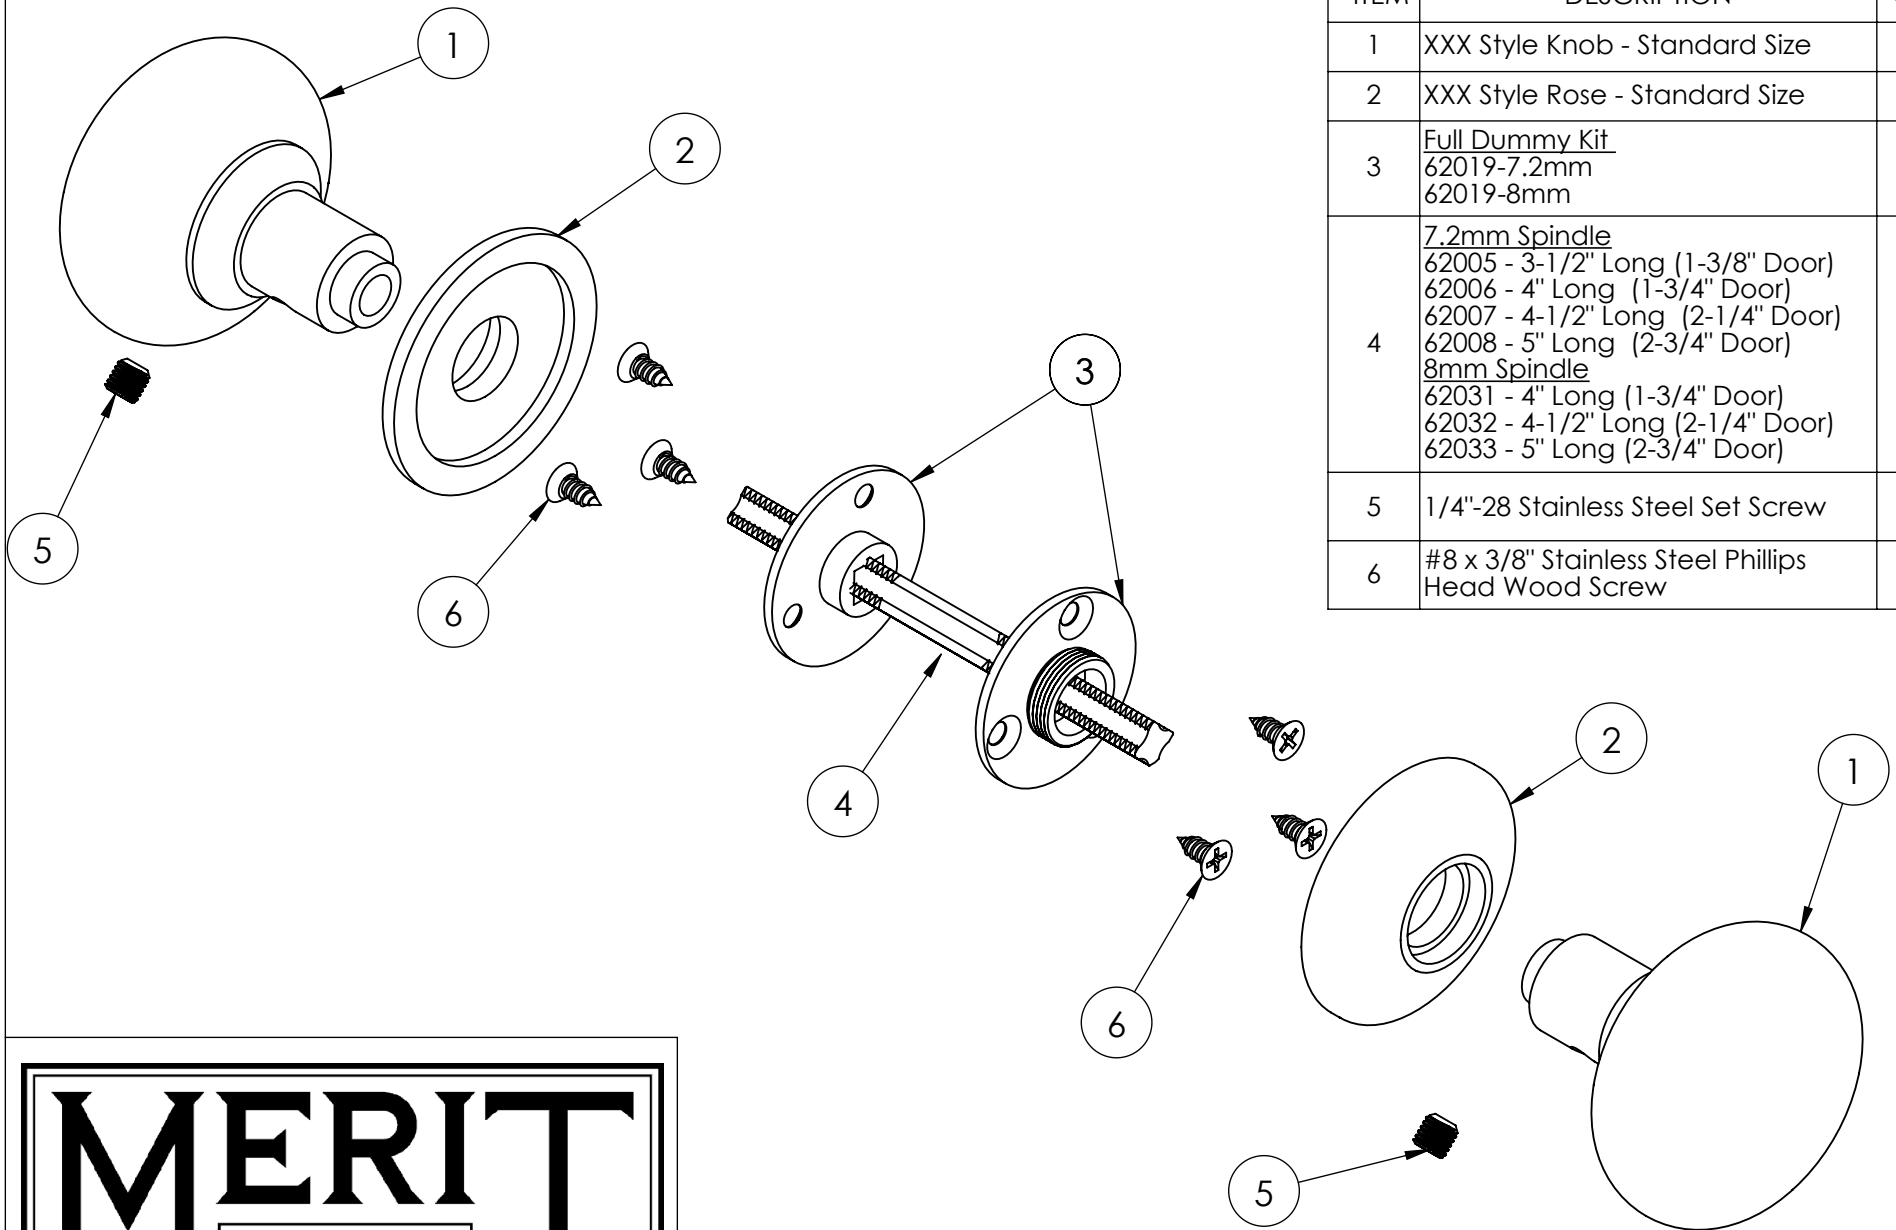

ITEM	DESCRIPTION	QTY.
1	XXX Style Knob - Standard Size	2
2	XXX Style Rose - Standard Size	2
3	Active Subrose - 62001	2
4	<u>7.2mm Spindle</u> 62005 - 3-1/2" Long (1-3/8" Door) 62006 - 4" Long (1-3/4" Door) 62007 - 4-1/2" Long (2-1/4" Door) 62008 - 5" Long (2-3/4" Door) <u>8mm Spindle</u> 62031 - 4" Long (1-3/4" Door) 62032 - 4-1/2" Long (2-1/4" Door) 62033 - 5" Long (2-3/4" Door)	1
5	1/4"-28 Stainless Steel Set Screw	2
6	#8 x 3/8" Stainless Steel Phillips Head Wood Screw	6

Merit Metal Products Inc.  
 242 Valley Road  
 Warrington, PA 18976  
 P 215-343-2500 F 215-343-4839

**XXX00**  
**Active Set Components for Roses**  
**with Standard Subroses**

ITEM	DESCRIPTION	QTY.
1	XXX Style Knob - Standard Size	2
2	XXX Style Rose - Standard Size	2
3	Full Dummy Kit 62019-7.2mm 62019-8mm	1
4	7.2mm Spindle 62005 - 3-1/2" Long (1-3/8" Door) 62006 - 4" Long (1-3/4" Door) 62007 - 4-1/2" Long (2-1/4" Door) 62008 - 5" Long (2-3/4" Door) 8mm Spindle 62031 - 4" Long (1-3/4" Door) 62032 - 4-1/2" Long (2-1/4" Door) 62033 - 5" Long (2-3/4" Door)	1
5	1/4"-28 Stainless Steel Set Screw	2
6	#8 x 3/8" Stainless Steel Phillips Head Wood Screw	6

Merit Metal Products Inc.  
242 Valley Road  
Warrington, PA 18976  
P 215-343-2500 F 215-343-4839

**XXX10**  
**Full Dummy Set Components for**  
**Roses with Standard Subroses**

ITEM	DESCRIPTION	QTY.
1	XXX Style Knob - Standard Size	1
2	XXX Style Rose - Standard Size	1
3	1/4"-28 Stainless Steel Set Screw	1
4	#8 x 3/8" Stainless Steel Phillips Head Wood Screw	3
5	Single Dummy Mount 62002K-7.2mm 62002K-8mm	1