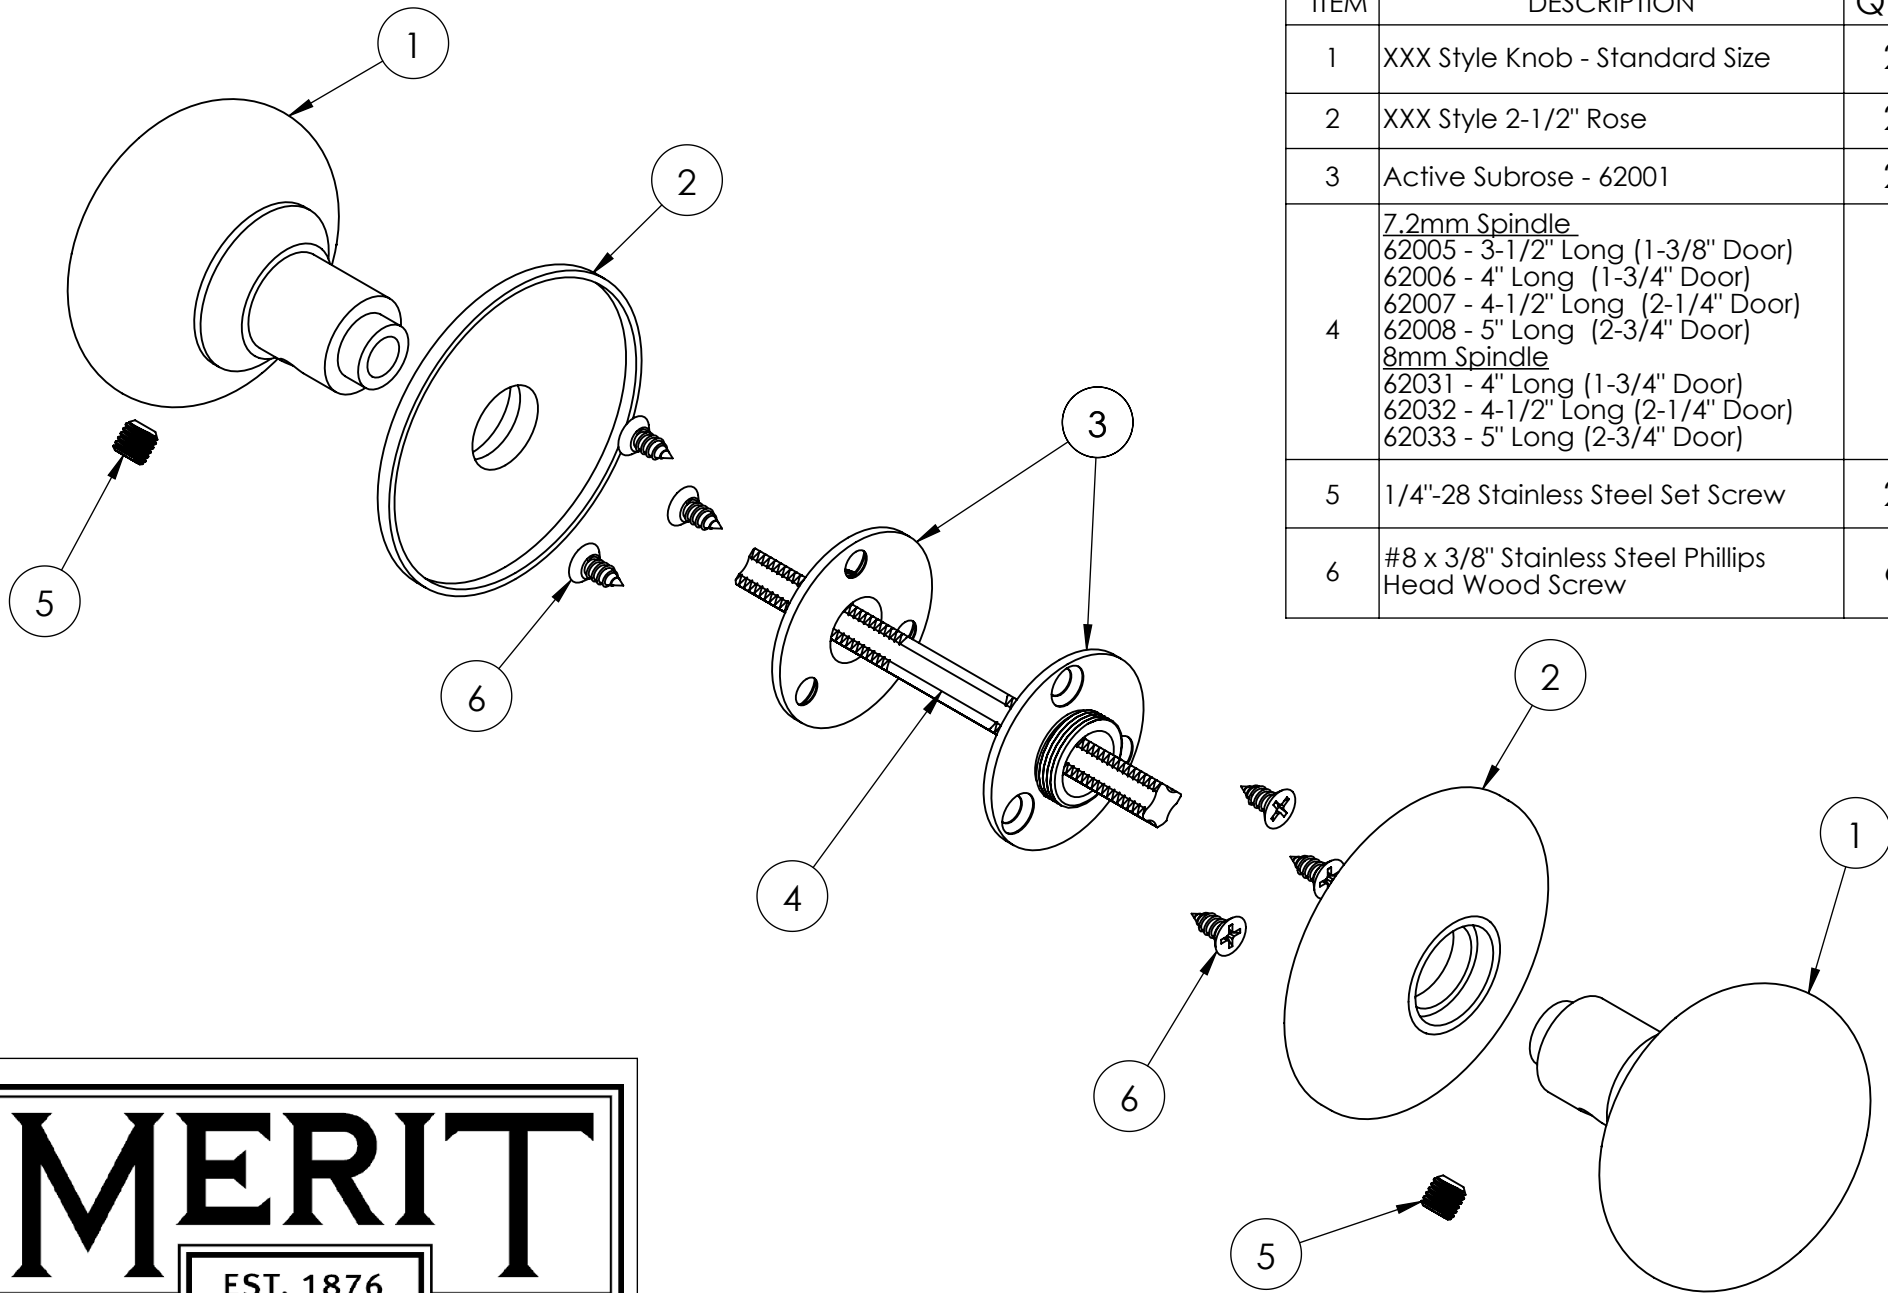

ITEM	DESCRIPTION	QTY.
1	XXX Style Knob - Standard Size	2
2	XXX Style Rose - Standard Size	2
3	Active Subrose - 62001	2
4	<u>7.2mm Spindle</u> 62005 - 3-1/2" Long (1-3/8" Door) 62006 - 4" Long (1-3/4" Door) 62007 - 4-1/2" Long (2-1/4" Door) 62008 - 5" Long (2-3/4" Door) <u>8mm Spindle</u> 62031 - 4" Long (1-3/4" Door) 62032 - 4-1/2" Long (2-1/4" Door) 62033 - 5" Long (2-3/4" Door)	1
5	1/4"-28 Stainless Steel Set Screw	2
6	#8 x 3/8" Stainless Steel Phillips Head Wood Screw	6

Merit Metal Products Inc.  
 242 Valley Road  
 Warrington, PA 18976  
 P 215-343-2500 F 215-343-4839

**XXX00**  
**Active Set Components for Roses**  
**with Standard Subroses**

ITEM	DESCRIPTION	QTY.
1	XXX Style Knob - Standard Size	2
2	XXX Style 2-1/2" Rose	2
3	Active Subrose - 62001	2
4	<u>7.2mm Spindle</u> 62005 - 3-1/2" Long (1-3/8" Door) 62006 - 4" Long (1-3/4" Door) 62007 - 4-1/2" Long (2-1/4" Door) 62008 - 5" Long (2-3/4" Door) <u>8mm Spindle</u> 62031 - 4" Long (1-3/4" Door) 62032 - 4-1/2" Long (2-1/4" Door) 62033 - 5" Long (2-3/4" Door)	1
5	1/4"-28 Stainless Steel Set Screw	2
6	#8 x 3/8" Stainless Steel Phillips Head Wood Screw	6

Merit Metal Products Inc.  
 242 Valley Road  
 Warrington, PA 18976  
 P 215-343-2500 F 215-343-4839

**XXX08**  
**Active Set Components for 2.5"**  
**Roses with Standard Subroses**

ITEM	DESCRIPTION	QTY.
1	XXX Style Knob - Standard Size	2
2	XXX Style Rose - Standard Size	2
3	Full Dummy Kit 62019-7.2mm 62019-8mm	1
4	7.2mm Spindle 62005 - 3-1/2" Long (1-3/8" Door) 62006 - 4" Long (1-3/4" Door) 62007 - 4-1/2" Long (2-1/4" Door) 62008 - 5" Long (2-3/4" Door) 8mm Spindle 62031 - 4" Long (1-3/4" Door) 62032 - 4-1/2" Long (2-1/4" Door) 62033 - 5" Long (2-3/4" Door)	1
5	1/4"-28 Stainless Steel Set Screw	2
6	#8 x 3/8" Stainless Steel Phillips Head Wood Screw	6