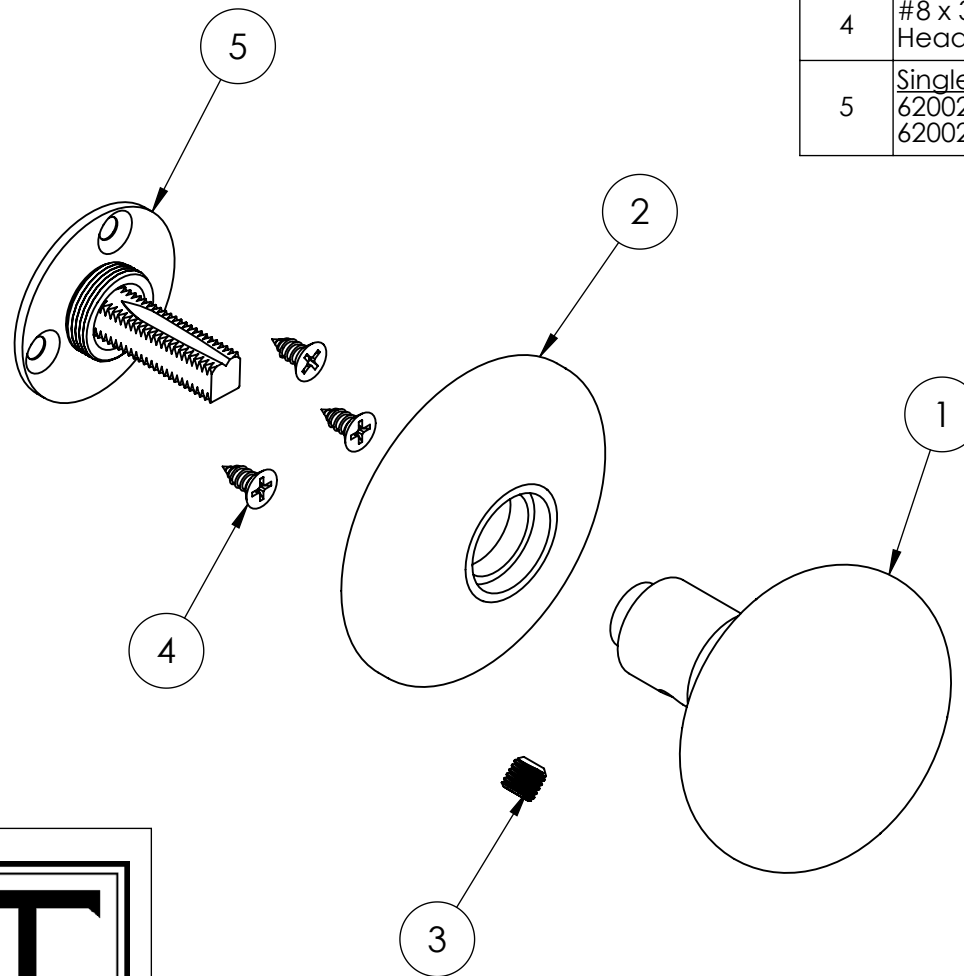

Merit Metal Products Inc.  
242 Valley Road  
Warrington, PA 18976  
P 215-343-2500 F 215-343-4839

**XXX10**  
**Full Dummy Set Components for**  
**Roses with Standard Subroses**

ITEM	DESCRIPTION	QTY.
1	XXX Style Knob - Standard Size	2
2	XXX Style 2-1/2" Rose	2
3	Full Dummy Kit 62019-7.2mm 62019-8mm	1
4	7.2mm Spindle 62005 - 3-1/2" Long (1-3/8" Door) 62006 - 4" Long (1-3/4" Door) 62007 - 4-1/2" Long (2-1/4" Door) 62008 - 5" Long (2-3/4" Door) 8mm Spindle 62031 - 4" Long (1-3/4" Door) 62032 - 4-1/2" Long (2-1/4" Door) 62033 - 5" Long (2-3/4" Door)	1
5	1/4"-28 Stainless Steel Set Screw	2
6	#8 x 3/8" Stainless Steel Phillips Head Wood Screw	6

Merit Metal Products Inc.  
 242 Valley Road  
 Warrington, PA 18976  
 P 215-343-2500 F 215-343-4839

**XXX18**  
**Full Dummy Components for 2.5"**  
**Roses with Standard Subroses**

ITEM	DESCRIPTION	QTY.
1	XXX Style Knob - Standard Size	1
2	XXX Style Rose - Standard Size	1
3	1/4"-28 Stainless Steel Set Screw	1
4	#8 x 3/8" Stainless Steel Phillips Head Wood Screw	3
5	Single Dummy Mount 62002K-7.2mm 62002K-8mm	1

Merit Metal Products Inc.  
 242 Valley Road  
 Warrington, PA 18976  
 P 215-343-2500 F 215-343-4839

**XXX20**  
**Single Dummy Components for**  
**Roses with Standard Subroses**

ITEM	DESCRIPTION	QTY.
1	XXX Style Knob - Standard Size	1
2	XXX Style 2-1/2" Rose	1
3	1/4"-28 Stainless Steel Set Screw	1
4	#8 x 3/8" Stainless Steel Phillips Head Wood Screw	3
5	<u>Single Dummy Mount</u> 62002K-7.2mm 62002K-8mm	1