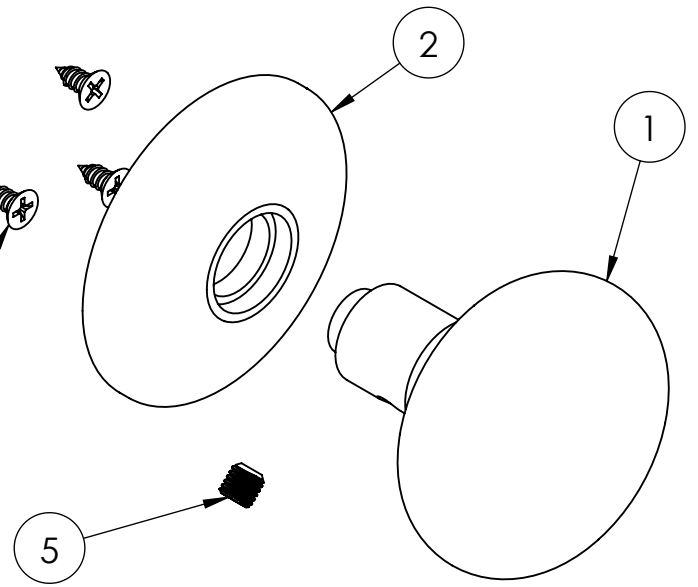

ITEM	DESCRIPTION	QTY.
1	XXX Style Knob - Standard Size	2
2	XXX Style Rose - Standard Size	2
3	Active Subrose - 62001	2
4	<u>7.2mm Spindle</u> 62005 - 3-1/2" Long (1-3/8" Door) 62006 - 4" Long (1-3/4" Door) 62007 - 4-1/2" Long (2-1/4" Door) 62008 - 5" Long (2-3/4" Door) <u>8mm Spindle</u> 62031 - 4" Long (1-3/4" Door) 62032 - 4-1/2" Long (2-1/4" Door) 62033 - 5" Long (2-3/4" Door)	1
5	1/4"-28 Stainless Steel Set Screw	2
6	#8 x 3/8" Stainless Steel Phillips Head Wood Screw	6

Merit Metal Products Inc.  
 242 Valley Road  
 Warrington, PA 18976  
 P 215-343-2500 F 215-343-4839

**XXX08**  
**Active Set Components for 2.5"**  
**Roses with Standard Subroses**

ITEM	DESCRIPTION	QTY.
1	XXX Style Knob - Standard Size	2
2	XXX Style Rose - Standard Size	2
3	Full Dummy Kit 62019-7.2mm 62019-8mm	1
4	7.2mm Spindle 62005 - 3-1/2" Long (1-3/8" Door) 62006 - 4" Long (1-3/4" Door) 62007 - 4-1/2" Long (2-1/4" Door) 62008 - 5" Long (2-3/4" Door) 8mm Spindle 62031 - 4" Long (1-3/4" Door) 62032 - 4-1/2" Long (2-1/4" Door) 62033 - 5" Long (2-3/4" Door)	1
5	1/4"-28 Stainless Steel Set Screw	2
6	#8 x 3/8" Stainless Steel Phillips Head Wood Screw	6

Merit Metal Products Inc.  
242 Valley Road  
Warrington, PA 18976  
P 215-343-2500 F 215-343-4839

**XXX10**  
**Full Dummy Set Components for**  
**Roses with Standard Subroses**

ITEM	DESCRIPTION	QTY.
1	XXX Style Knob - Standard Size	2
2	XXX Style 2-1/2" Rose	2
3	Full Dummy Kit 62019-7.2mm 62019-8mm	1
4	7.2mm Spindle 62005 - 3-1/2" Long (1-3/8" Door) 62006 - 4" Long (1-3/4" Door) 62007 - 4-1/2" Long (2-1/4" Door) 62008 - 5" Long (2-3/4" Door) 8mm Spindle 62031 - 4" Long (1-3/4" Door) 62032 - 4-1/2" Long (2-1/4" Door) 62033 - 5" Long (2-3/4" Door)	1
5	1/4"-28 Stainless Steel Set Screw	2
6	#8 x 3/8" Stainless Steel Phillips Head Wood Screw	6