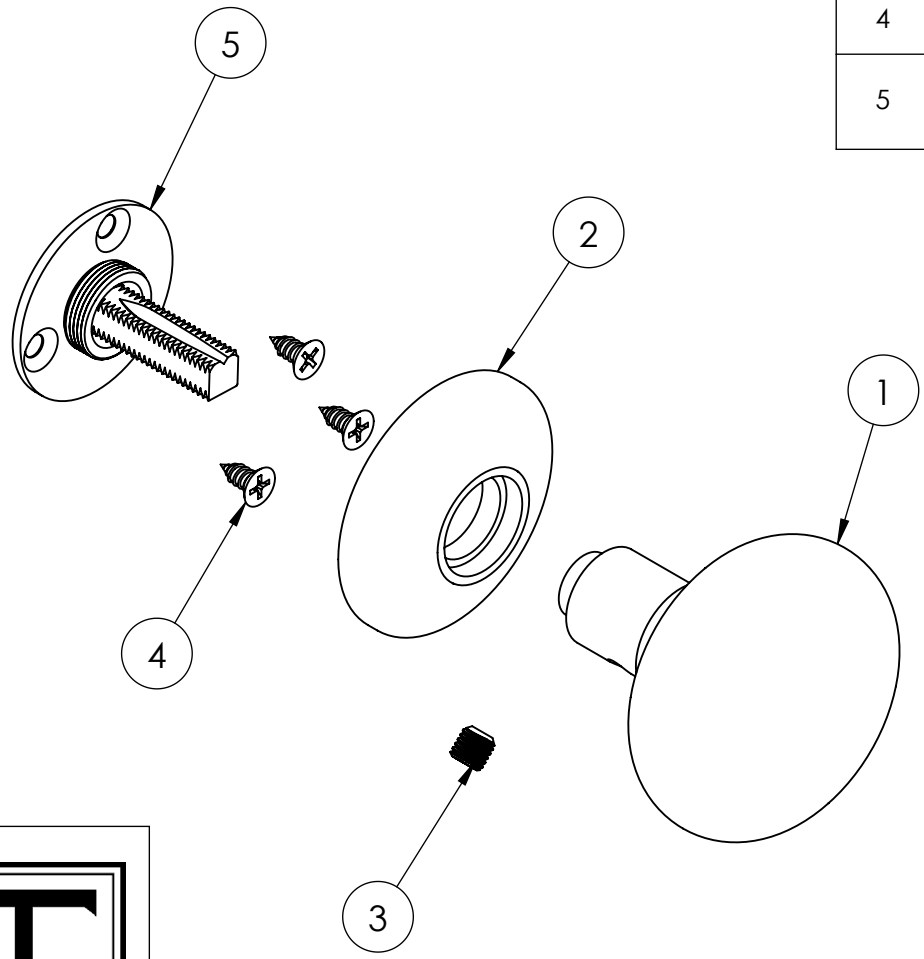

ITEM	DESCRIPTION	QTY.
1	XXX Style Knob - Standard Size	1
2	XXX Style Rose - Standard Size	1
3	1/4"-28 Stainless Steel Set Screw	1
4	#8 x 3/8" Stainless Steel Phillips Head Wood Screw	3
5	Single Dummy Mount 62002K-7.2mm 62002K-8mm	1

Merit Metal Products Inc.
242 Valley Road
Warrington, PA 18976
P 215-343-2500 F 215-343-4839

XXX20
Single Dummy Components for
Roses with Standard Subroses