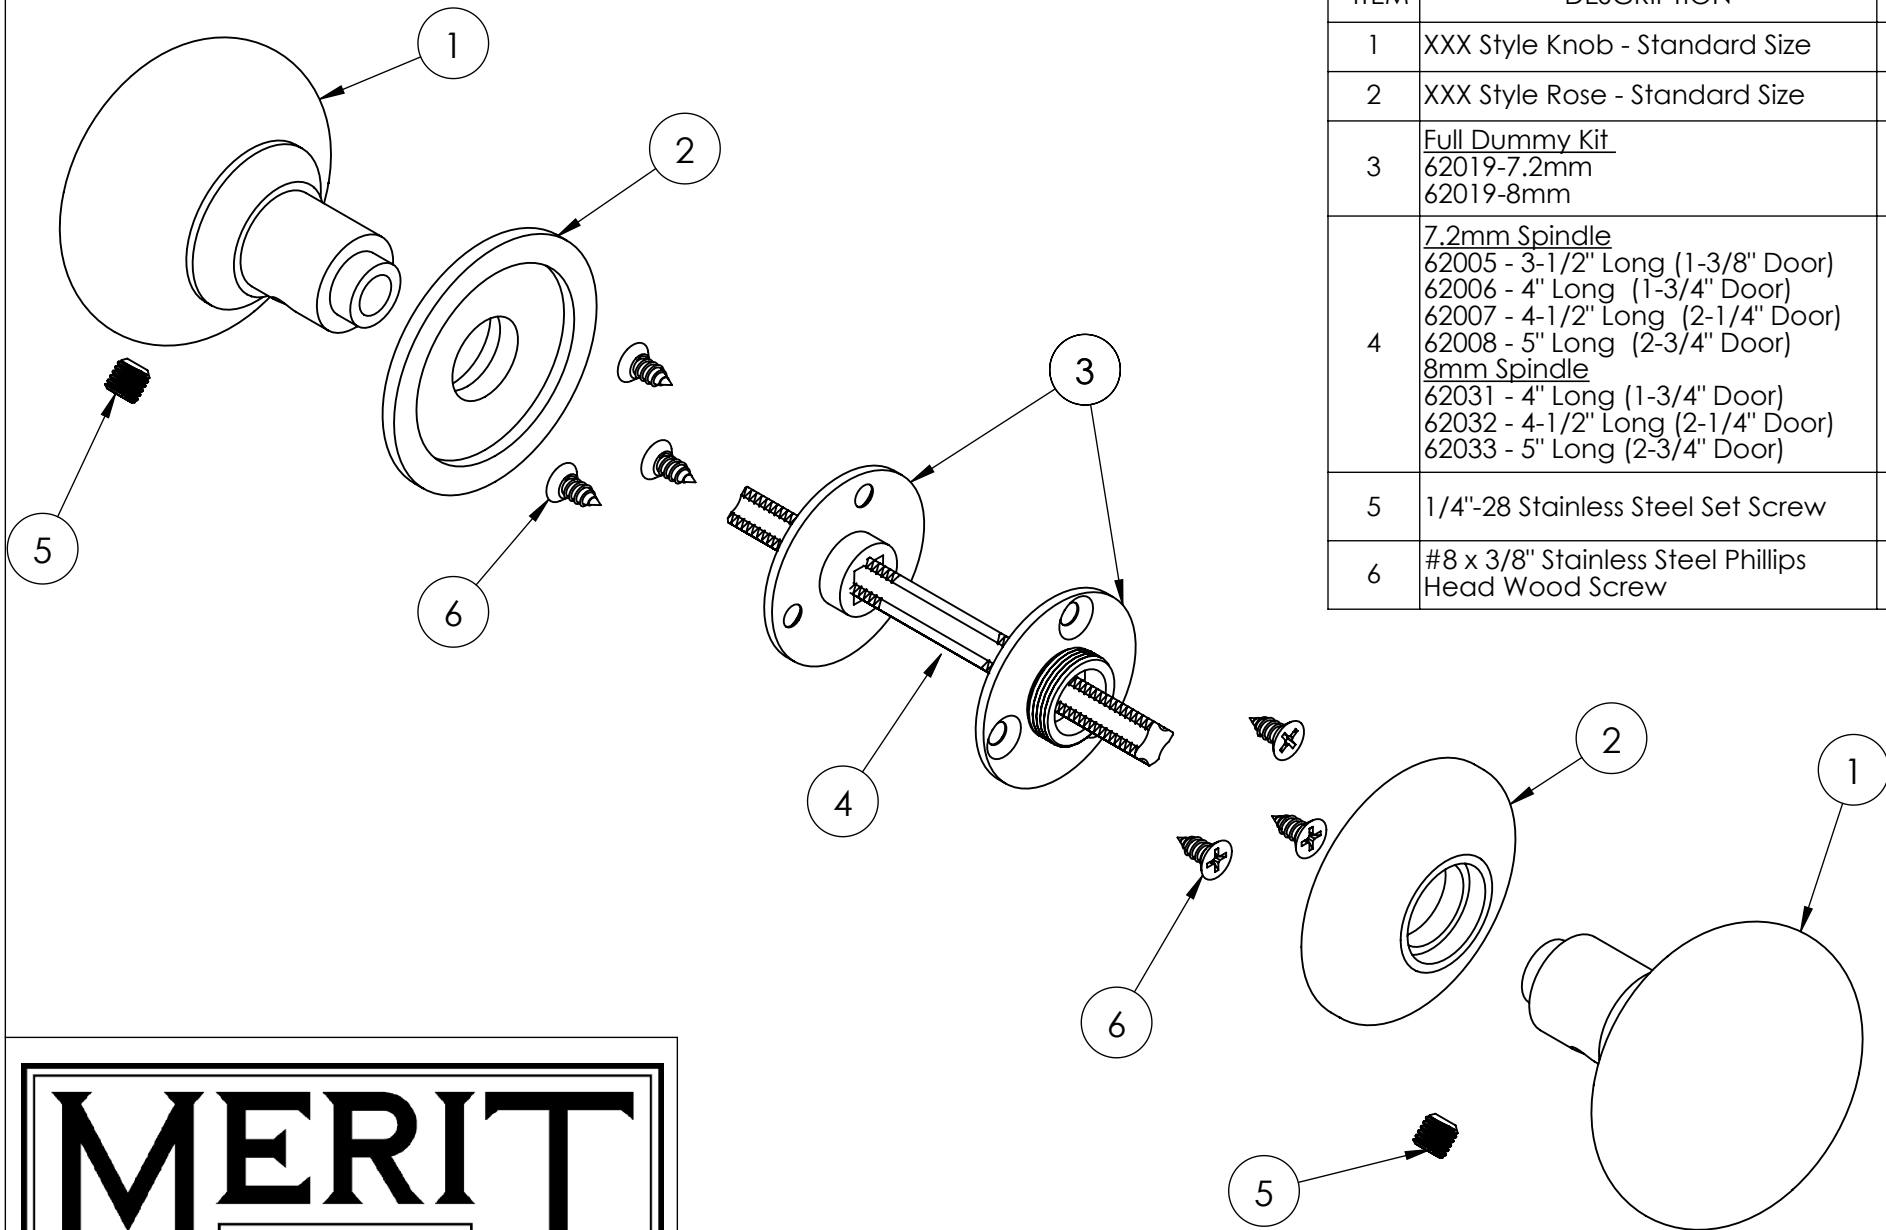

ITEM	DESCRIPTION	QTY.
1	XXX Style Knob - Standard Size	2
2	XXX Style Rose - Standard Size	2
3	Active Subrose - 62001	2
4	<u>7.2mm Spindle</u> 62005 - 3-1/2" Long (1-3/8" Door) 62006 - 4" Long (1-3/4" Door) 62007 - 4-1/2" Long (2-1/4" Door) 62008 - 5" Long (2-3/4" Door) <u>8mm Spindle</u> 62031 - 4" Long (1-3/4" Door) 62032 - 4-1/2" Long (2-1/4" Door) 62033 - 5" Long (2-3/4" Door)	1
5	1/4"-28 Stainless Steel Set Screw	2
6	#8 x 3/8" Stainless Steel Phillips Head Wood Screw	6

Merit Metal Products Inc.  
 242 Valley Road  
 Warrington, PA 18976  
 P 215-343-2500 F 215-343-4839

**XXX00**  
**Active Set Components for Roses**  
**with Standard Subroses**

ITEM	DESCRIPTION	QTY.
1	XXX Style Knob - Standard Size	2
2	XXX Style 2-1/2" Rose	2
3	Active Subrose - 62001	2
4	<u>7.2mm Spindle</u> 62005 - 3-1/2" Long (1-3/8" Door) 62006 - 4" Long (1-3/4" Door) 62007 - 4-1/2" Long (2-1/4" Door) 62008 - 5" Long (2-3/4" Door) <u>8mm Spindle</u> 62031 - 4" Long (1-3/4" Door) 62032 - 4-1/2" Long (2-1/4" Door) 62033 - 5" Long (2-3/4" Door)	1
5	1/4"-28 Stainless Steel Set Screw	2
6	#8 x 3/8" Stainless Steel Phillips Head Wood Screw	6

Merit Metal Products Inc.  
 242 Valley Road  
 Warrington, PA 18976  
 P 215-343-2500 F 215-343-4839

**XXX08**  
**Active Set Components for 2.5"**  
**Roses with Standard Subroses**

ITEM	DESCRIPTION	QTY.
1	XXX Style Knob - Standard Size	2
2	XXX Style Rose - Standard Size	2
3	Full Dummy Kit 62019-7.2mm 62019-8mm	1
4	7.2mm Spindle 62005 - 3-1/2" Long (1-3/8" Door) 62006 - 4" Long (1-3/4" Door) 62007 - 4-1/2" Long (2-1/4" Door) 62008 - 5" Long (2-3/4" Door) 8mm Spindle 62031 - 4" Long (1-3/4" Door) 62032 - 4-1/2" Long (2-1/4" Door) 62033 - 5" Long (2-3/4" Door)	1
5	1/4"-28 Stainless Steel Set Screw	2
6	#8 x 3/8" Stainless Steel Phillips Head Wood Screw	6