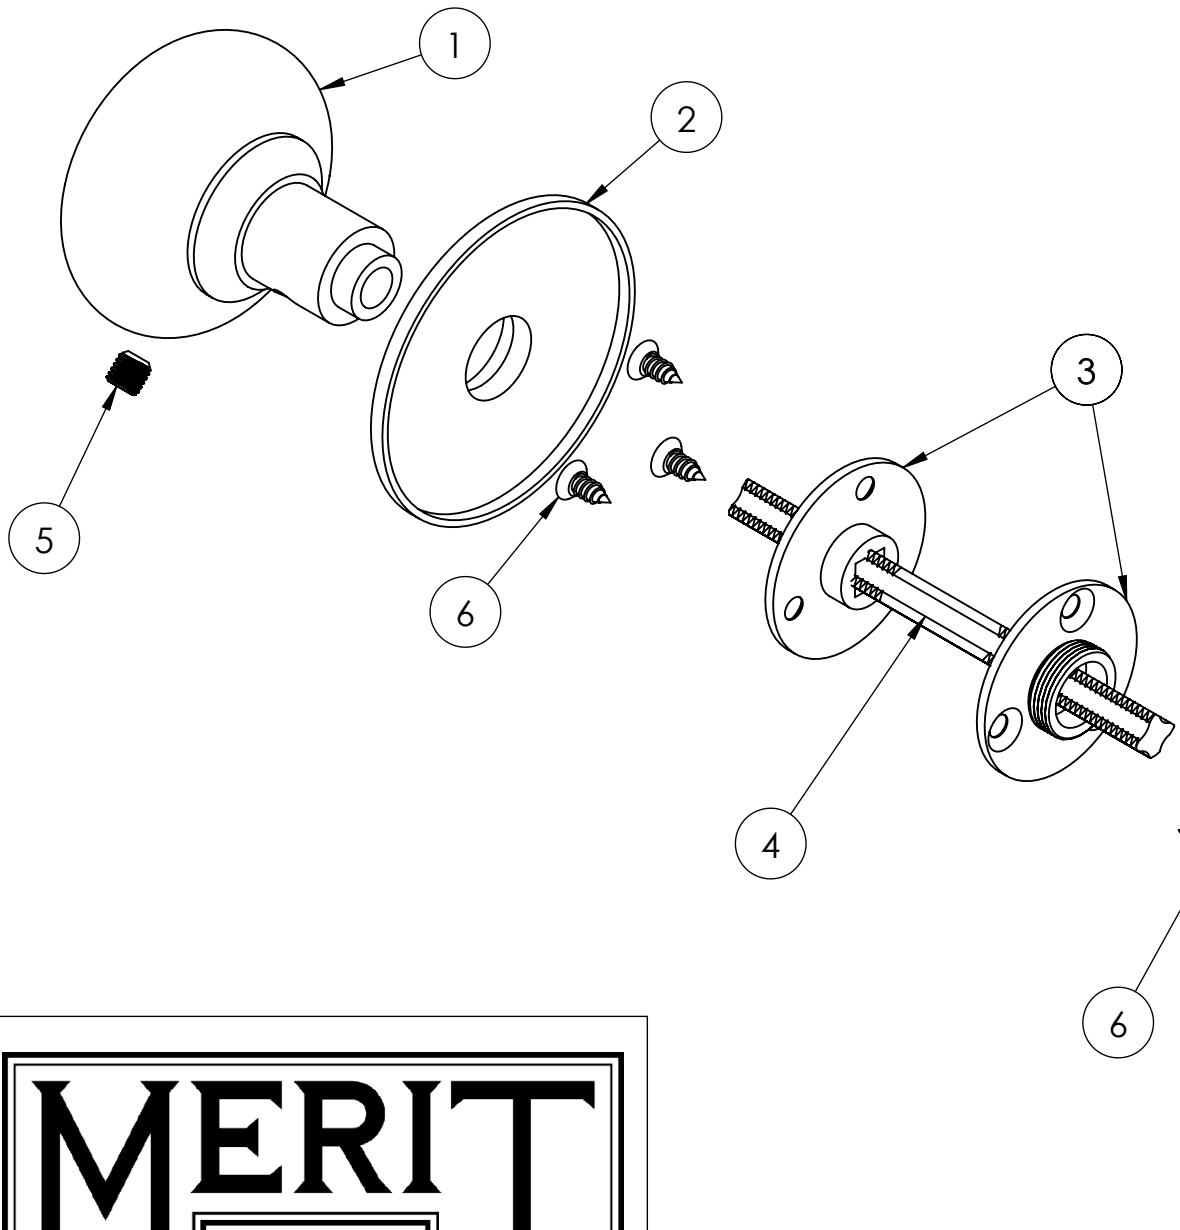

ITEM	DESCRIPTION	QTY.
1	XXX Style Knob - Standard Size	2
2	XXX Style 2-1/2" Rose	2
3	Full Dummy Kit 62019-7.2mm 62019-8mm	1
4	7.2mm Spindle 62005 - 3-1/2" Long (1-3/8" Door) 62006 - 4" Long (1-3/4" Door) 62007 - 4-1/2" Long (2-1/4" Door) 62008 - 5" Long (2-3/4" Door) 8mm Spindle 62031 - 4" Long (1-3/4" Door) 62032 - 4-1/2" Long (2-1/4" Door) 62033 - 5" Long (2-3/4" Door)	1
5	1/4"-28 Stainless Steel Set Screw	2
6	#8 x 3/8" Stainless Steel Phillips Head Wood Screw	6