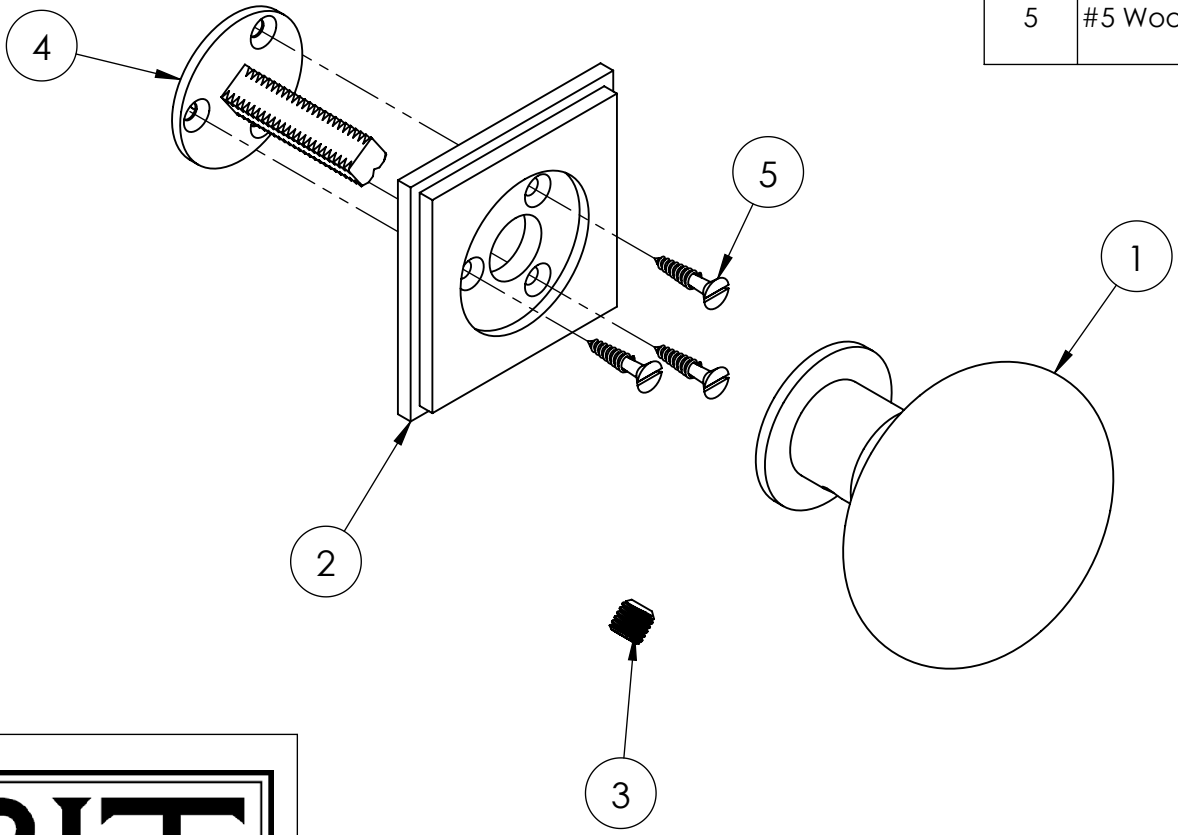

ITEM	DESCRIPTION	QTY.
1	XXX Style Knob - Standard Size	2
2	XXX Style Rose - Standard Size	2
3	1/4"-28 Stainless Steel Set Screw	2
4	<u>7.2mm Spindle</u> 62005 - 3-1/2" Long (1-3/8" Door) 62006 - 4" Long (1-3/4" Door) 62007 - 4-1/2" Long (2-1/4" Door) 62008 - 5" Long (2-3/4" Door) <u>8mm Spindle</u> 62031 - 4" Long (1-3/4" Door) 62032 - 4-1/2" Long (4-1/2") 62033 - 5" Long (2-3/4" Door)	1
5	#5 Wood Screw	6

Merit Metal Products Inc.
 242 Valley Road
 Warrington, PA 18976
 P 215-343-2500 F 215-343-4839

XXX00
Active Set Components for Square
Roses with Concealed Face Holes

ITEM	DESCRIPTION	QTY.
1	XXX Style Knob - Standard Size	2
2	XXX Style Rose - Standard Size	2
3	7.2mm Dummy Disk	1
4	1/4"-28 Stainless Steel Set Screw	2
5	#5 Wood Screw	6
6	<u>7.2mm Spindle</u> 62005 - 3-1/2" Long (1-3/8" Door) 62006 - 4" Long (1-3/4" Door) 62007 - 4-1/2" Long (2-1/4" Door) 62008 - 5" Long (2-3/4" Door) <u>8mm Spindle</u> 62031 - 4" Long (1-3/4" Door) 62032 - 4-1/2" Long (4-1/2") 62033 - 5" Long (2-3/4" Door)	1

Merit Metal Products Inc.
 242 Valley Road
 Warrington, PA 18976
 P 215-343-2500 F 215-343-4839

XXX10
Full Dummy Components for Square
Roses with Concealed Face Holes

ITEM	DESCRIPTION	QTY.
1	XXX Style Knob - Standard Size	1
2	XXX Style Rose - Standard Size	1
3	1/4"-28 Stainless Steel Set Screw	1
4	Single Dummy Mount 62003K-7.2 62003K-8	1
5	#5 Wood Screw	3