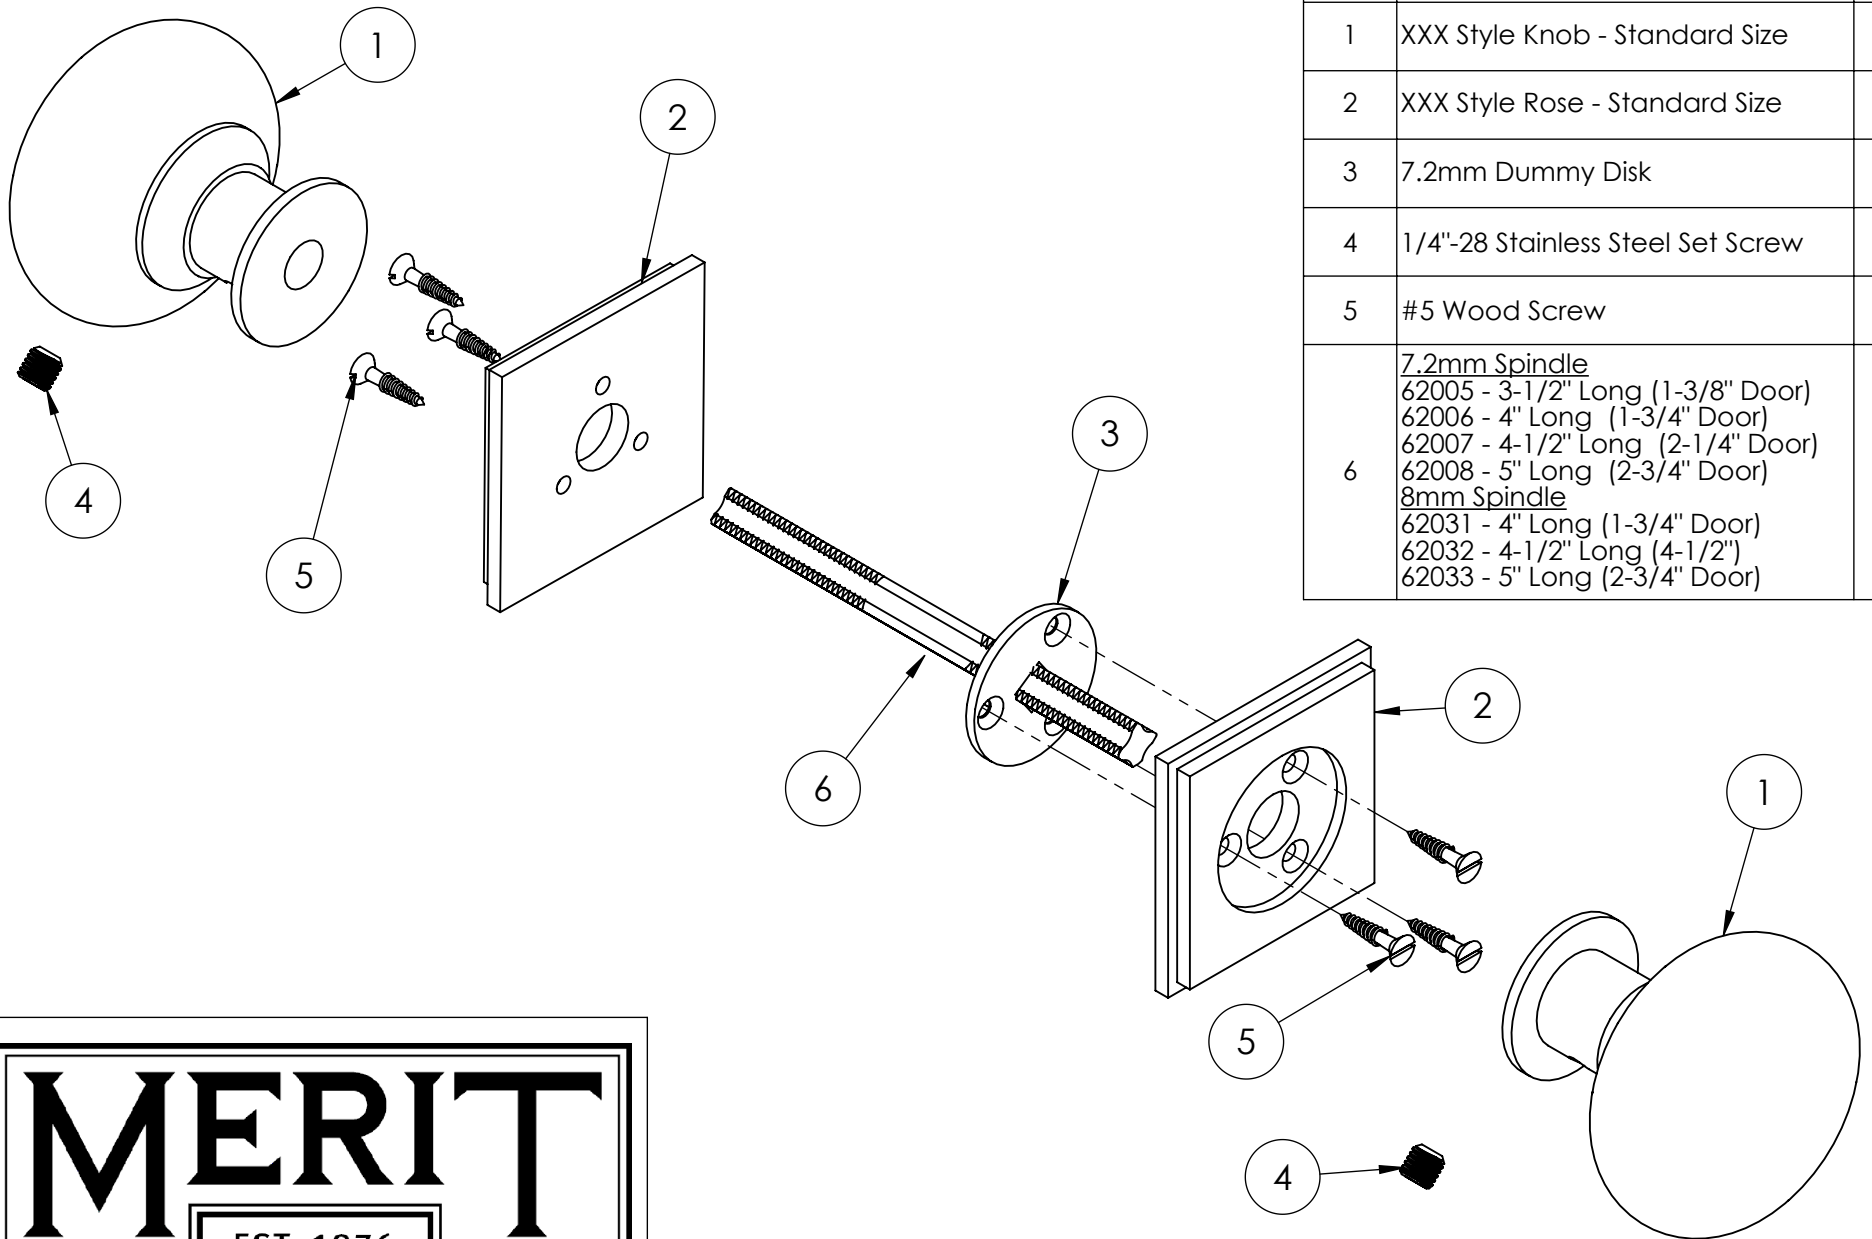

ITEM	DESCRIPTION	QTY.
1	XXX Style Knob - Standard Size	2
2	XXX Style Rose - Standard Size	2
3	1/4"-28 Stainless Steel Set Screw	2
4	<u>7.2mm Spindle</u> 62005 - 3-1/2" Long (1-3/8" Door) 62006 - 4" Long (1-3/4" Door) 62007 - 4-1/2" Long (2-1/4" Door) 62008 - 5" Long (2-3/4" Door) <u>8mm Spindle</u> 62031 - 4" Long (1-3/4" Door) 62032 - 4-1/2" Long (4-1/2") 62033 - 5" Long (2-3/4" Door)	1
5	#5 Wood Screw	6

Merit Metal Products Inc.
 242 Valley Road
 Warrington, PA 18976
 P 215-343-2500 F 215-343-4839

XXX00
Active Set Components for Square
Roses with Concealed Face Holes

ITEM	DESCRIPTION	QTY.
1	XXX Style Knob - Standard Size	2
2	XXX Style Rose - Standard Size	2
3	7.2mm Dummy Disk	1
4	1/4"-28 Stainless Steel Set Screw	2
5	#5 Wood Screw	6
6	<u>7.2mm Spindle</u> 62005 - 3-1/2" Long (1-3/8" Door) 62006 - 4" Long (1-3/4" Door) 62007 - 4-1/2" Long (2-1/4" Door) 62008 - 5" Long (2-3/4" Door) <u>8mm Spindle</u> 62031 - 4" Long (1-3/4" Door) 62032 - 4-1/2" Long (4-1/2") 62033 - 5" Long (2-3/4" Door)	1

Merit Metal Products Inc.
 242 Valley Road
 Warrington, PA 18976
 P 215-343-2500 F 215-343-4839

XXX10
Full Dummy Components for Square
Roses with Concealed Face Holes

ITEM	DESCRIPTION	QTY.
1	XXX Style Knob - Standard Size	1
2	XXX Style Rose - Standard Size	1
3	1/4"-28 Stainless Steel Set Screw	1
4	Single Dummy Mount 62003K-7.2 62003K-8	1
5	#5 Wood Screw	3