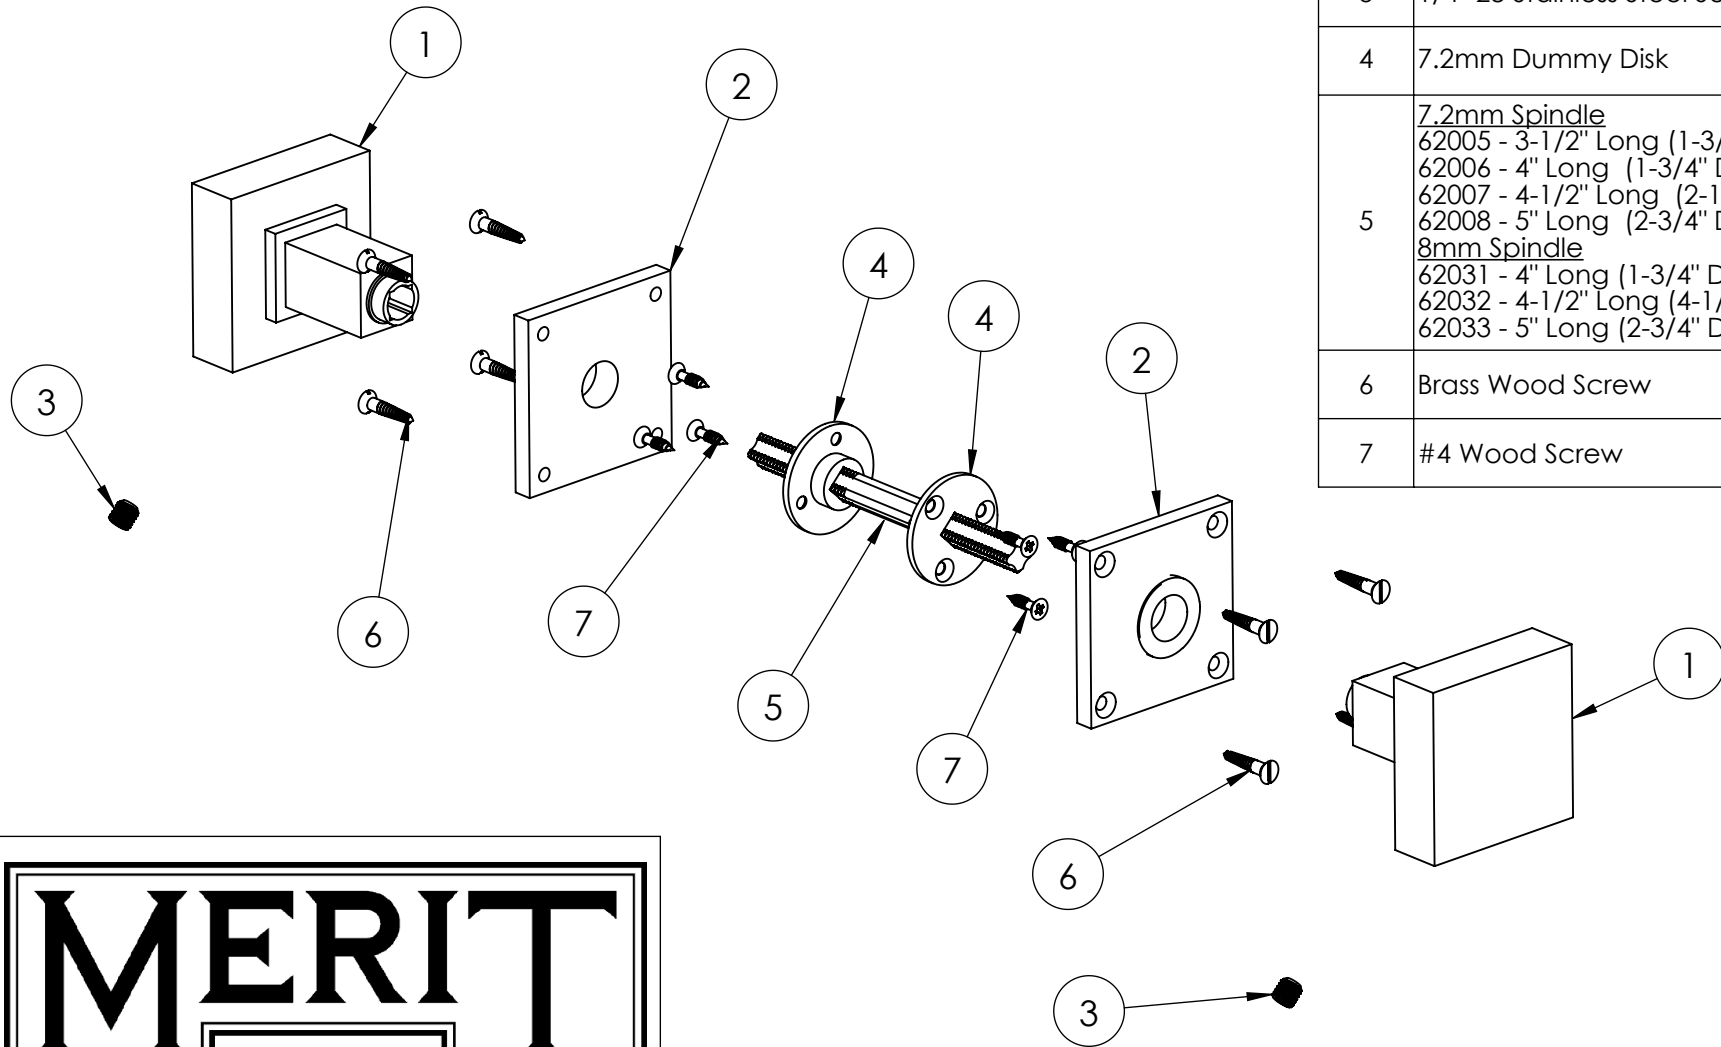

ITEM	DESCRIPTION	Qty.
1	XXX Style Knob - Standard Size	2
2	XXX Style Rose - Standard Size	2
3	Brass Wood Screw	8
4	1/4"-28 Stainless Steel Set Screw	2
5	7.2mm Spindle 62005 - 3-1/2" Long (1-3/8" Door) 62006 - 4" Long (1-3/4" Door) 62007 - 4-1/2" Long (2-1/4" Door) 62008 - 5" Long (2-3/4" Door) 8mm Spindle 62031 - 4" Long (1-3/4" Door) 62032 - 4-1/2" Long (4-1/2") 62033 - 5" Long (2-3/4" Door)	1

Merit Metal Products Inc.  
 242 Valley Road  
 Warrington, PA 18976  
 P 215-343-2500 F 215-343-4839

**XXX00**  
**Active Set Components for**  
**Square Roses with Face Holes**

ITEM	DESCRIPTION	Qty.
1	XXX Style Knob - Standard Size	2
2	XXX Style Rose - Standard Size	2
3	1/4"-28 Stainless Steel Set Screw	2
4	7.2mm Dummy Disk	2
5	7.2mm Spindle 62005 - 3-1/2" Long (1-3/8" Door) 62006 - 4" Long (1-3/4" Door) 62007 - 4-1/2" Long (2-1/4" Door) 62008 - 5" Long (2-3/4" Door) 8mm Spindle 62031 - 4" Long (1-3/4" Door) 62032 - 4-1/2" Long (4-1/2") 62033 - 5" Long (2-3/4" Door)	1
6	Brass Wood Screw	8
7	#4 Wood Screw	6

Merit Metal Products Inc.  
 242 Valley Road  
 Warrington, PA 18976  
 P 215-343-2500 F 215-343-4839

**XXX10**  
**Full Dummy Components for**  
**Square Roses with Face Holes**

ITEM NO.	DESCRIPTION	Qty.
1	XXX Style Knob - Standard Size	1
2	XXX Style Rose - Standard Size	1
3	#4 Wood Screw	3
4	Brass Wood Screw	4
5	1/4"-28 Stainless Steel Set Screw	1
6	Single Dummy Mount 62003K-7.2 62003K-8	1