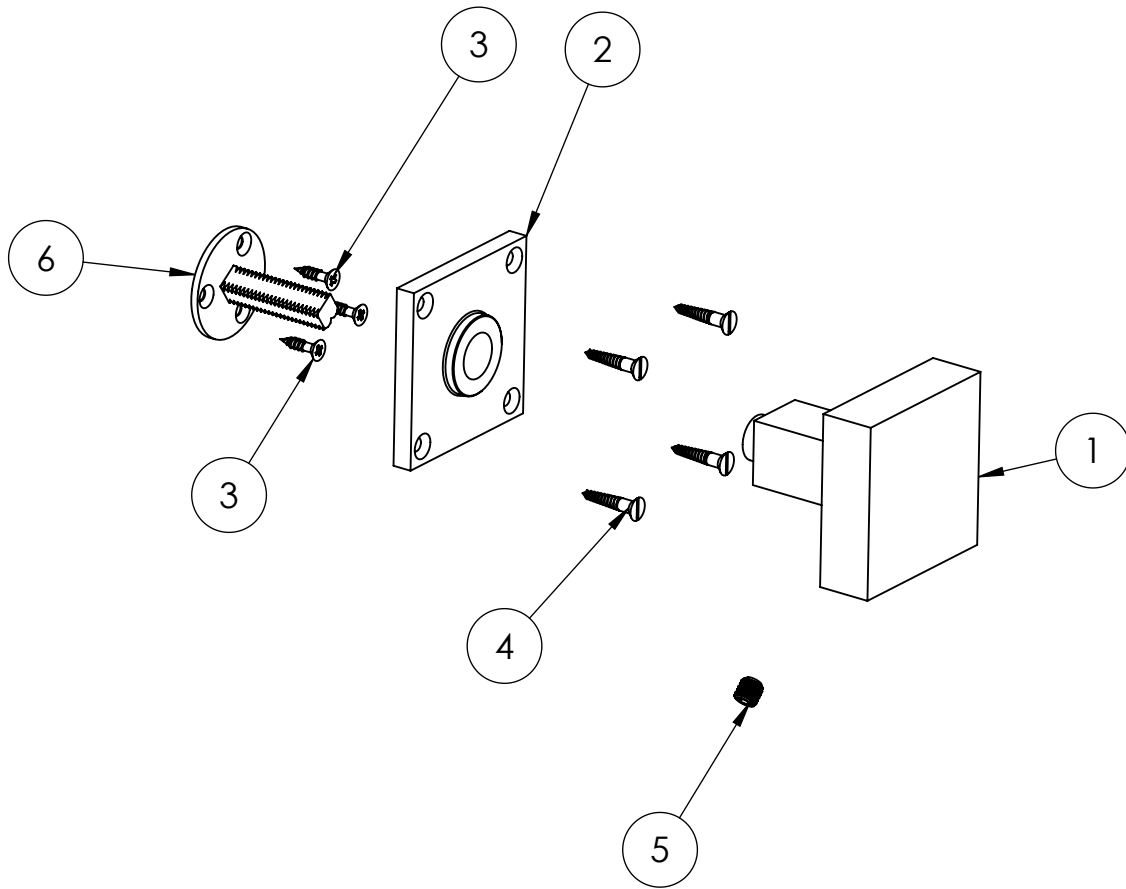

ITEM	DESCRIPTION	Qty.
1	XXX Style Knob - Standard Size	2
2	XXX Style Rose - Standard Size	2
3	Brass Wood Screw	8
4	1/4"-28 Stainless Steel Set Screw	2
5	7.2mm Spindle 62005 - 3-1/2" Long (1-3/8" Door) 62006 - 4" Long (1-3/4" Door) 62007 - 4-1/2" Long (2-1/4" Door) 62008 - 5" Long (2-3/4" Door) 8mm Spindle 62031 - 4" Long (1-3/4" Door) 62032 - 4-1/2" Long (4-1/2") 62033 - 5" Long (2-3/4" Door)	1

Merit Metal Products Inc.  
 242 Valley Road  
 Warrington, PA 18976  
 P 215-343-2500 F 215-343-4839

**XXX00**  
**Active Set Components for**  
**Square Roses with Face Holes**

ITEM	DESCRIPTION	Qty.
1	XXX Style Knob - Standard Size	2
2	XXX Style Rose - Standard Size	2
3	1/4"-28 Stainless Steel Set Screw	2
4	7.2mm Dummy Disk	2
5	7.2mm Spindle 62005 - 3-1/2" Long (1-3/8" Door) 62006 - 4" Long (1-3/4" Door) 62007 - 4-1/2" Long (2-1/4" Door) 62008 - 5" Long (2-3/4" Door) 8mm Spindle 62031 - 4" Long (1-3/4" Door) 62032 - 4-1/2" Long (4-1/2") 62033 - 5" Long (2-3/4" Door)	1
6	Brass Wood Screw	8
7	#4 Wood Screw	6

Merit Metal Products Inc.  
 242 Valley Road  
 Warrington, PA 18976  
 P 215-343-2500 F 215-343-4839

**XXX10**  
**Full Dummy Components for**  
**Square Roses with Face Holes**

ITEM NO.	DESCRIPTION	Qty.
1	XXX Style Knob - Standard Size	1
2	XXX Style Rose - Standard Size	1
3	#4 Wood Screw	3
4	Brass Wood Screw	4
5	1/4"-28 Stainless Steel Set Screw	1
6	Single Dummy Mount 62003K-7.2 62003K-8	1