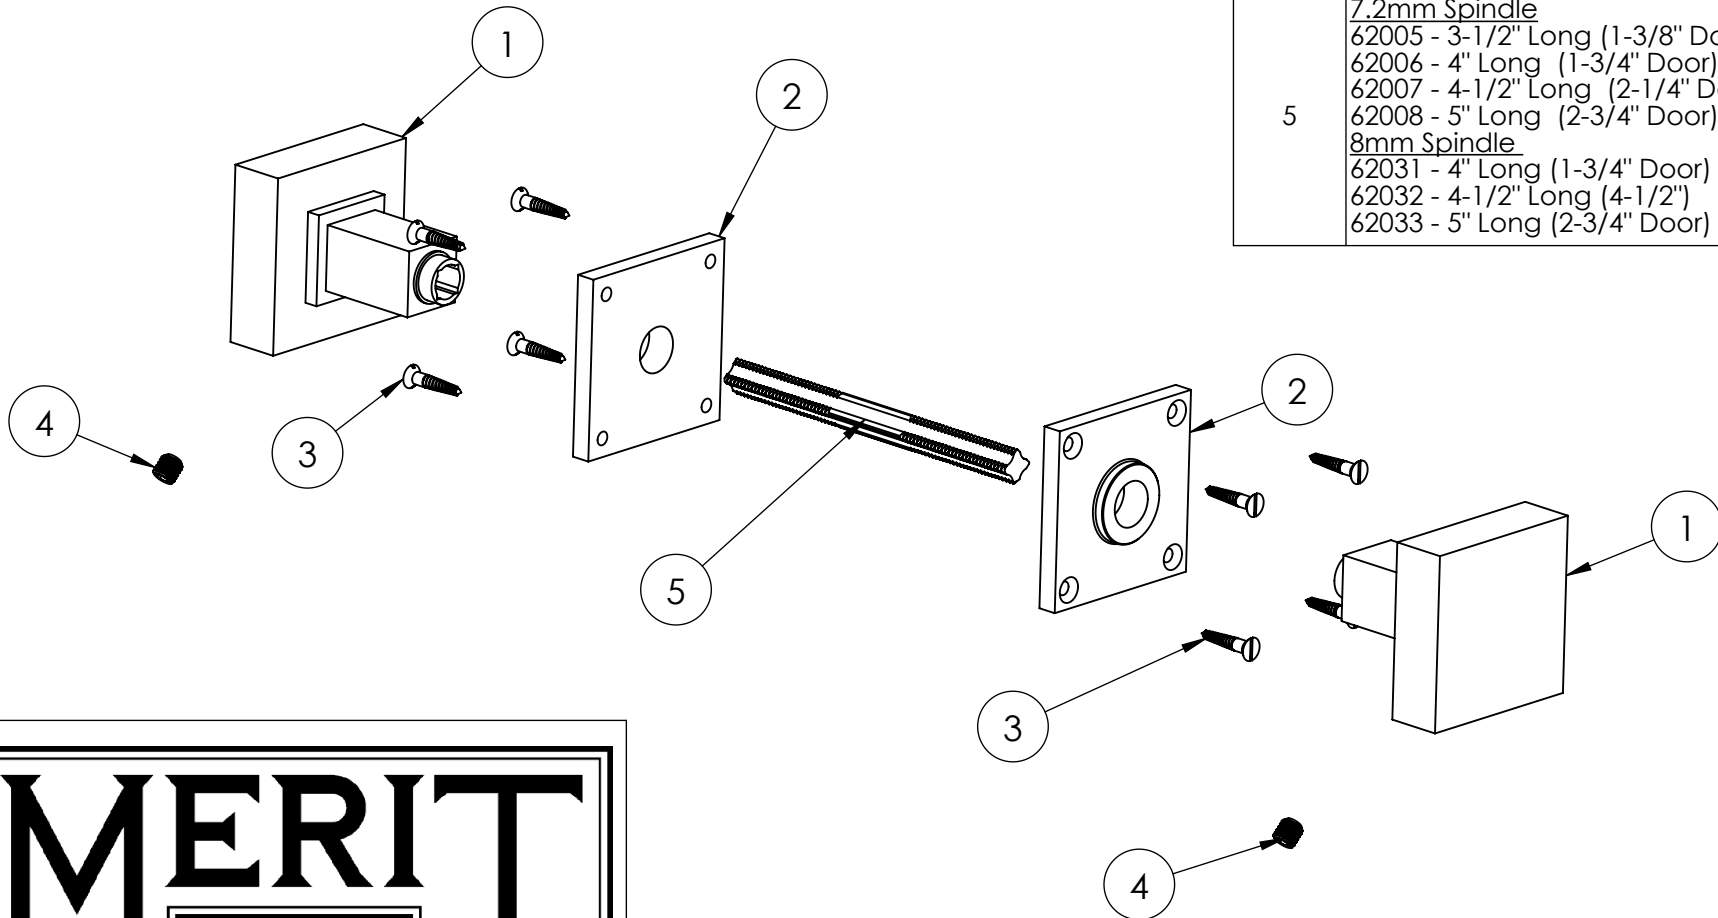

ITEM	DESCRIPTION	Qty.
1	XXX Style Knob - Standard Size	2
2	XXX Style Rose - Standard Size	2
3	Brass Wood Screw	8
4	1/4"-28 Stainless Steel Set Screw	2
5	7.2mm Spindle 62005 - 3-1/2" Long (1-3/8" Door) 62006 - 4" Long (1-3/4" Door) 62007 - 4-1/2" Long (2-1/4" Door) 62008 - 5" Long (2-3/4" Door) 8mm Spindle 62031 - 4" Long (1-3/4" Door) 62032 - 4-1/2" Long (4-1/2") 62033 - 5" Long (2-3/4" Door)	1

Merit Metal Products Inc.  
 242 Valley Road  
 Warrington, PA 18976  
 P 215-343-2500 F 215-343-4839

**XXX00**  
**Active Set Components for**  
**Square Roses with Face Holes**

ITEM	DESCRIPTION	Qty.
1	XXX Style Knob - Standard Size	2
2	XXX Style Rose - Standard Size	2
3	1/4"-28 Stainless Steel Set Screw	2
4	7.2mm Dummy Disk	2
5	7.2mm Spindle 62005 - 3-1/2" Long (1-3/8" Door) 62006 - 4" Long (1-3/4" Door) 62007 - 4-1/2" Long (2-1/4" Door) 62008 - 5" Long (2-3/4" Door) 8mm Spindle 62031 - 4" Long (1-3/4" Door) 62032 - 4-1/2" Long (4-1/2") 62033 - 5" Long (2-3/4" Door)	1
6	Brass Wood Screw	8
7	#4 Wood Screw	6

Merit Metal Products Inc.  
 242 Valley Road  
 Warrington, PA 18976  
 P 215-343-2500 F 215-343-4839

**XXX10**  
**Full Dummy Components for**  
**Square Roses with Face Holes**

ITEM NO.	DESCRIPTION	Qty.
1	XXX Style Knob - Standard Size	1
2	XXX Style Rose - Standard Size	1
3	#4 Wood Screw	3
4	Brass Wood Screw	4
5	1/4"-28 Stainless Steel Set Screw	1
6	Single Dummy Mount 62003K-7.2 62003K-8	1