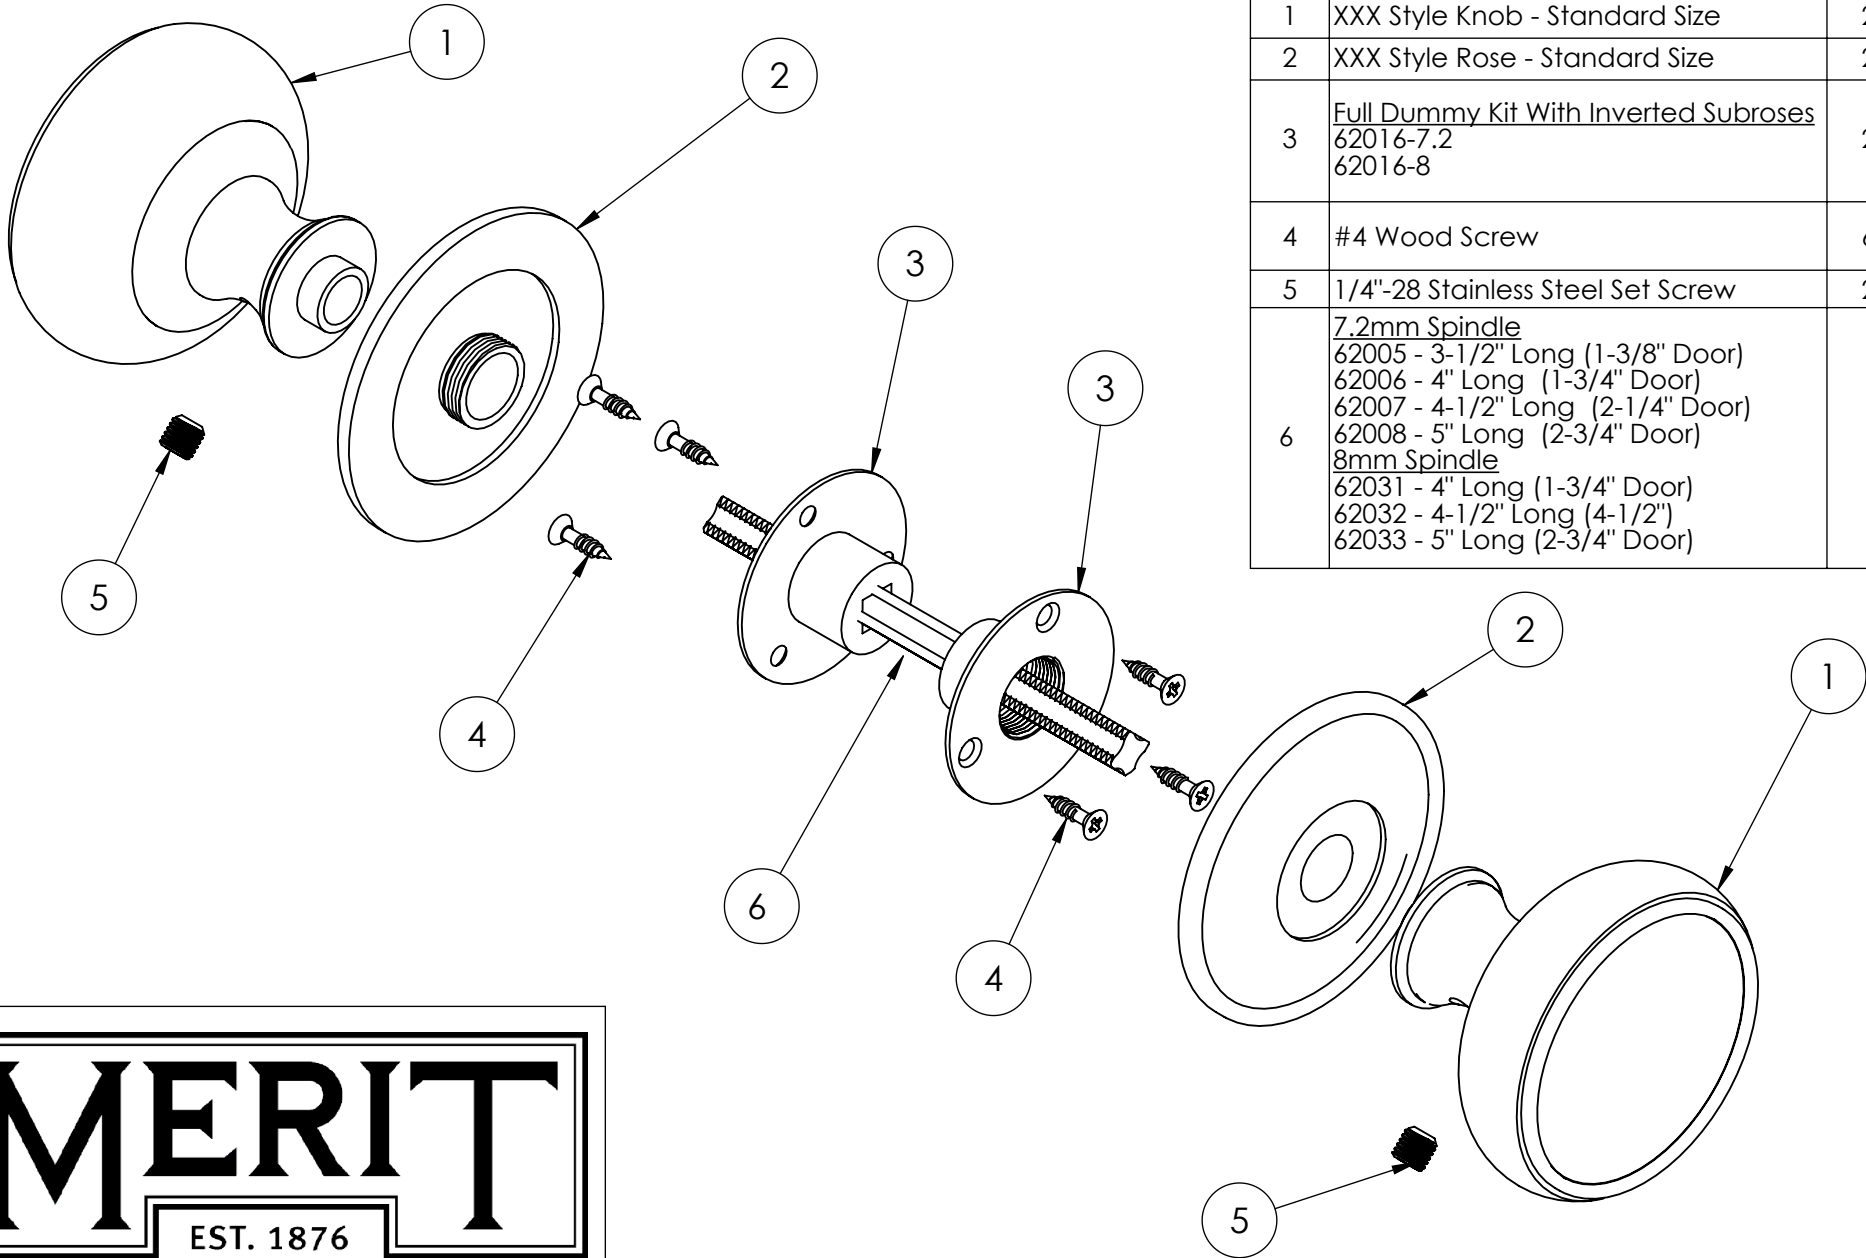

ITEM	DESCRIPTION	QTY.
1	XXX Style Knob - Standard Size	2
2	XXX Style Rose - Standard Size	2
3	62014 - Inverted Active Subrose	2
4	#4 Wood Screw	6
5	1/4"-28 Stainless Steel Set Screw	2
6	7.2mm Spindle 62005 - 3-1/2" Long (1-3/8" Door) 62006 - 4" Long (1-3/4" Door) 62007 - 4-1/2" Long (2-1/4" Door) 62008 - 5" Long (2-3/4" Door) 8mm Spindle 62031 - 4" Long (1-3/4" Door) 62032 - 4-1/2" Long (4-1/2") 62033 - 5" Long (2-3/4" Door)	1

Merit Metal Products Inc.
 242 Valley Road
 Warrington, PA 18976
 P 215-343-2500 F 215-343-4839

XXX00
Active Set Components for
Roses with Inverted Subroses

ITEM	DESCRIPTION	QTY.
1	XXX Style Knob - Standard Size	2
2	XXX Style Rose - Standard Size	2
3	Full Dummy Kit With Inverted Subroses 62016-7.2 62016-8	2
4	#4 Wood Screw	6
5	1/4"-28 Stainless Steel Set Screw	2
6	7.2mm Spindle 62005 - 3-1/2" Long (1-3/8" Door) 62006 - 4" Long (1-3/4" Door) 62007 - 4-1/2" Long (2-1/4" Door) 62008 - 5" Long (2-3/4" Door) 8mm Spindle 62031 - 4" Long (1-3/4" Door) 62032 - 4-1/2" Long (4-1/2") 62033 - 5" Long (2-3/4" Door)	1

Merit Metal Products Inc.
 242 Valley Road
 Warrington, PA 18976
 P 215-343-2500 F 215-343-4839

XXX10
Full Dummy Components for
Roses with Inverted Subroses

ITEM	DESCRIPTION	QTY.
1	XXX Style Knob - Standard Size	1
2	XXX Style Rose - Standard Size	1
3	Single Inverted Dummy Mount 62015K-7.2 62015K-8	1
4	#4 Wood Screw	3
5	1/4"-28 Stainless Steel Set Screw	1