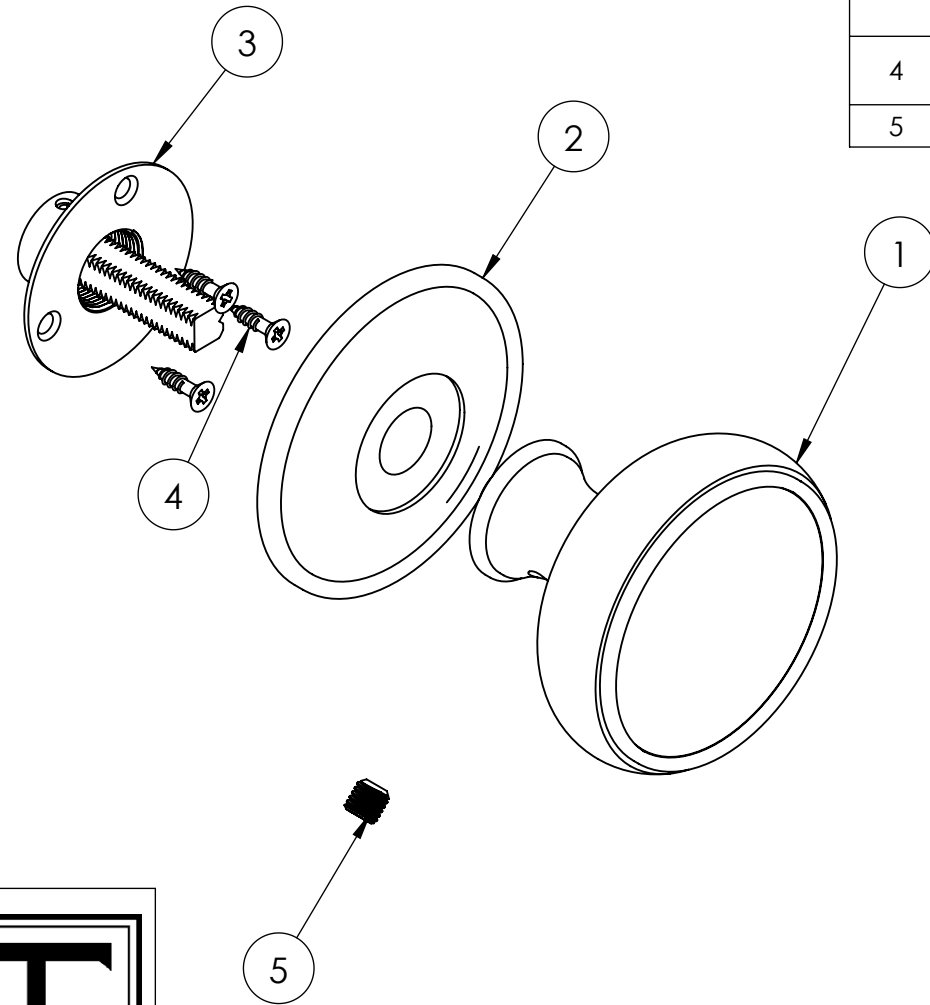

ITEM	DESCRIPTION	QTY.
1	XXX Style Knob - Standard Size	2
2	XXX Style Rose - Standard Size	2
3	62014 - Inverted Active Subrose	2
4	#4 Wood Screw	6
5	1/4"-28 Stainless Steel Set Screw	2
6	7.2mm Spindle 62005 - 3-1/2" Long (1-3/8" Door) 62006 - 4" Long (1-3/4" Door) 62007 - 4-1/2" Long (2-1/4" Door) 62008 - 5" Long (2-3/4" Door) 8mm Spindle 62031 - 4" Long (1-3/4" Door) 62032 - 4-1/2" Long (4-1/2") 62033 - 5" Long (2-3/4" Door)	1

Merit Metal Products Inc.
 242 Valley Road
 Warrington, PA 18976
 P 215-343-2500 F 215-343-4839

XXX00
Active Set Components for
Roses with Inverted Subroses

ITEM	DESCRIPTION	QTY.
1	XXX Style Knob - Standard Size	2
2	XXX Style Rose - Standard Size	2
3	Full Dummy Kit With Inverted Subroses 62016-7.2 62016-8	2
4	#4 Wood Screw	6
5	1/4"-28 Stainless Steel Set Screw	2
6	7.2mm Spindle 62005 - 3-1/2" Long (1-3/8" Door) 62006 - 4" Long (1-3/4" Door) 62007 - 4-1/2" Long (2-1/4" Door) 62008 - 5" Long (2-3/4" Door) 8mm Spindle 62031 - 4" Long (1-3/4" Door) 62032 - 4-1/2" Long (4-1/2") 62033 - 5" Long (2-3/4" Door)	1

Merit Metal Products Inc.
 242 Valley Road
 Warrington, PA 18976
 P 215-343-2500 F 215-343-4839

XXX10
Full Dummy Components for
Roses with Inverted Subroses

ITEM	DESCRIPTION	QTY.
1	XXX Style Knob - Standard Size	1
2	XXX Style Rose - Standard Size	1
3	Single Inverted Dummy Mount 62015K-7.2 62015K-8	1
4	#4 Wood Screw	3
5	1/4"-28 Stainless Steel Set Screw	1