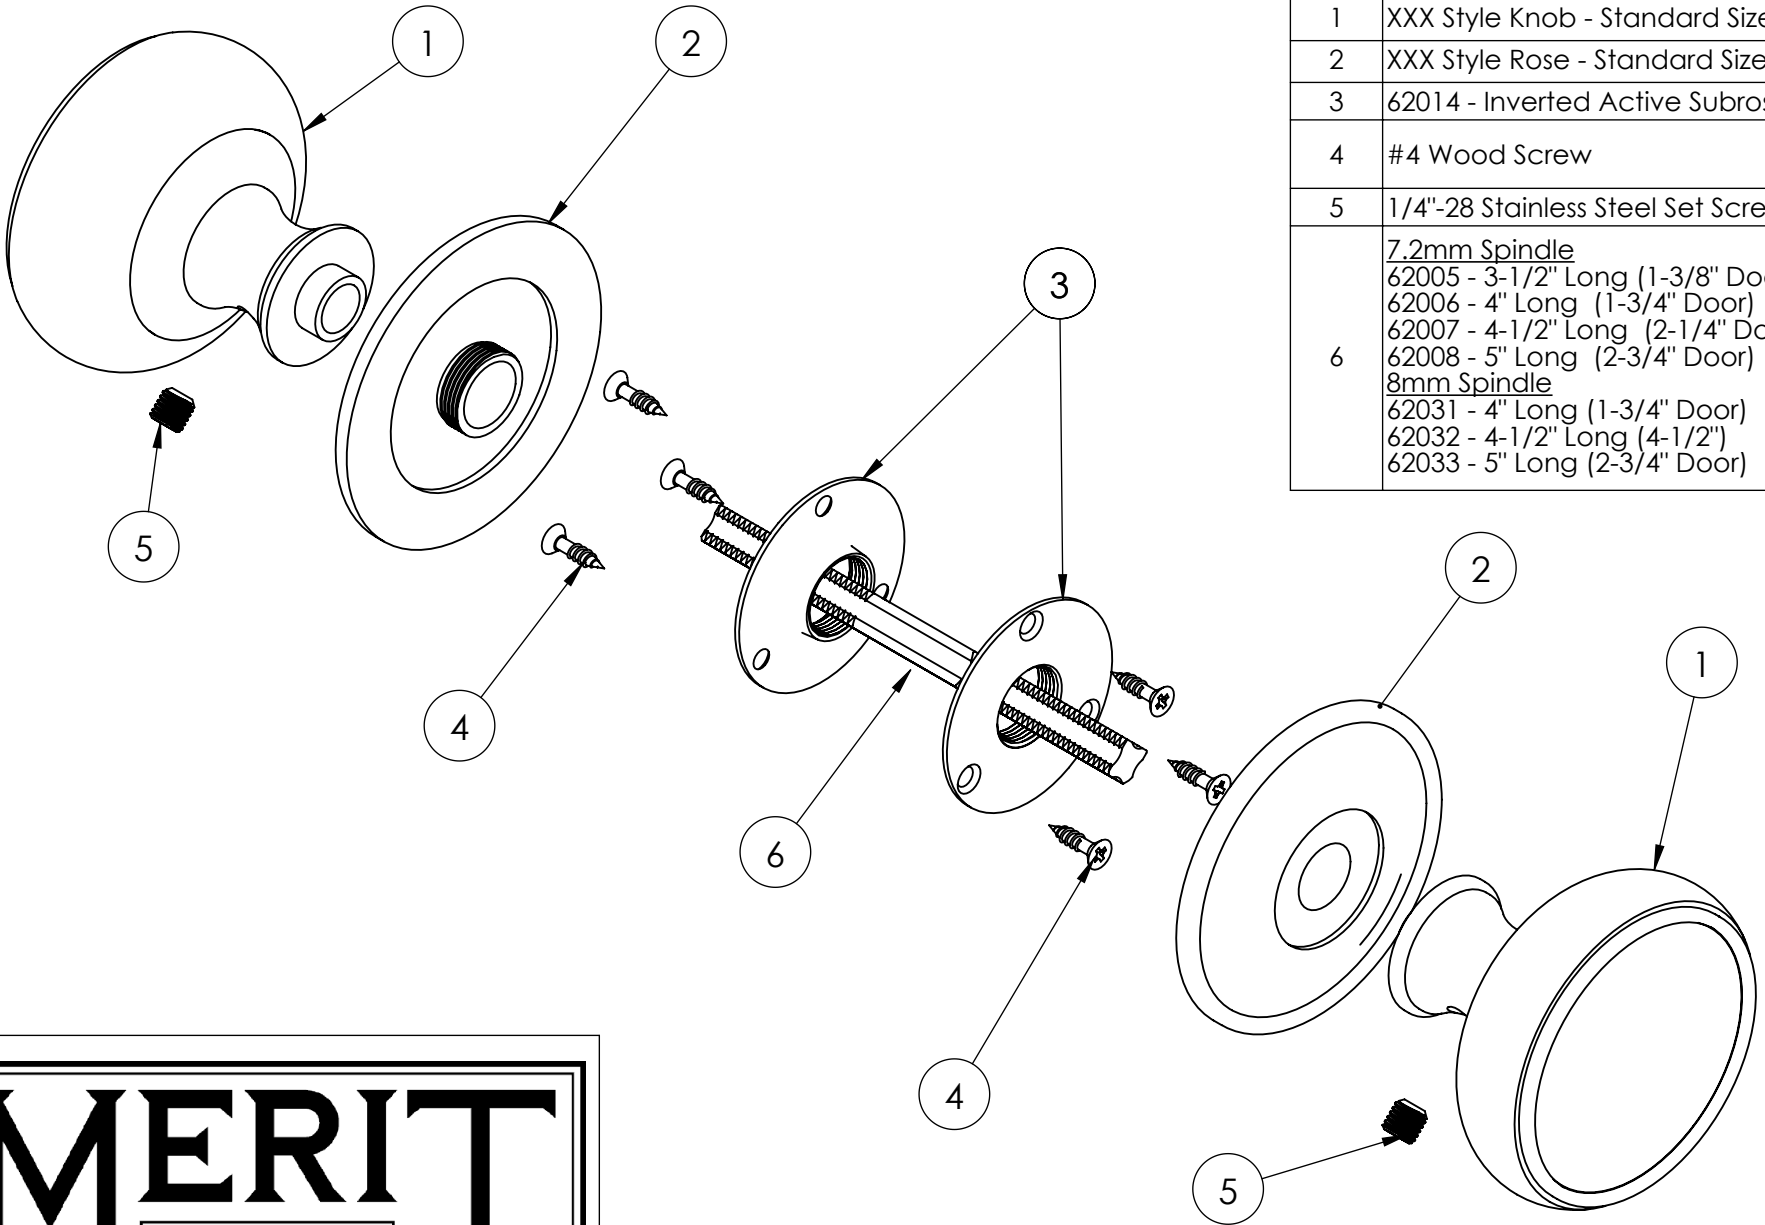

ITEM	DESCRIPTION	QTY.
1	XXX Style Knob - Standard Size	2
2	XXX Style Rose - Standard Size	2
3	62014 - Inverted Active Subrose	2
4	#4 Wood Screw	6
5	1/4"-28 Stainless Steel Set Screw	2
6	7.2mm Spindle 62005 - 3-1/2" Long (1-3/8" Door) 62006 - 4" Long (1-3/4" Door) 62007 - 4-1/2" Long (2-1/4" Door) 62008 - 5" Long (2-3/4" Door) 8mm Spindle 62031 - 4" Long (1-3/4" Door) 62032 - 4-1/2" Long (4-1/2") 62033 - 5" Long (2-3/4" Door)	1

Merit Metal Products Inc.
 242 Valley Road
 Warrington, PA 18976
 P 215-343-2500 F 215-343-4839

XXX00
Active Set Components for
Roses with Inverted Subroses

ITEM	DESCRIPTION	QTY.
1	XXX Style Knob - Standard Size	2
2	XXX Style Rose - Standard Size	2
3	Full Dummy Kit With Inverted Subroses 62016-7.2 62016-8	2
4	#4 Wood Screw	6
5	1/4"-28 Stainless Steel Set Screw	2
6	7.2mm Spindle 62005 - 3-1/2" Long (1-3/8" Door) 62006 - 4" Long (1-3/4" Door) 62007 - 4-1/2" Long (2-1/4" Door) 62008 - 5" Long (2-3/4" Door) 8mm Spindle 62031 - 4" Long (1-3/4" Door) 62032 - 4-1/2" Long (4-1/2") 62033 - 5" Long (2-3/4" Door)	1

Merit Metal Products Inc.
 242 Valley Road
 Warrington, PA 18976
 P 215-343-2500 F 215-343-4839

XXX10
Full Dummy Components for
Roses with Inverted Subroses

ITEM	DESCRIPTION	QTY.
1	XXX Style Knob - Standard Size	1
2	XXX Style Rose - Standard Size	1
3	Single Inverted Dummy Mount 62015K-7.2 62015K-8	1
4	#4 Wood Screw	3
5	1/4"-28 Stainless Steel Set Screw	1