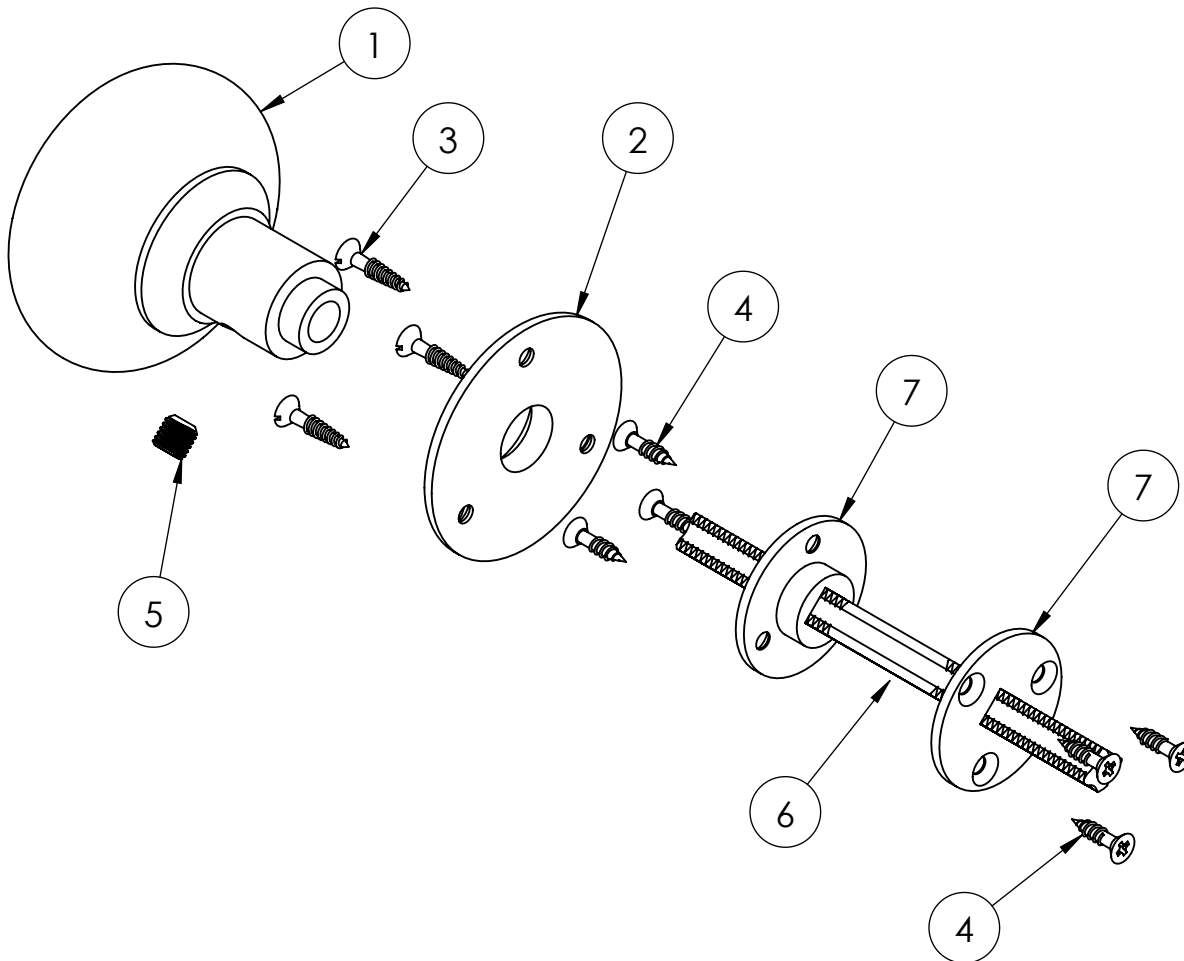

ITEM	DESCRIPTION	Qty.
1	XXX Style Knob - Standard Size	2
2	XXX Style Rose - Standard Size	2
3	1/4"-28 Stainless Steel Set Screw	2
4	<u>7.2mm Spindle</u> 62005 - 3-1/2" Long (1-3/8" Door) 62006 - 4" Long (1-3/4" Door) 62007 - 4-1/2" Long (2-1/4" Door) 62008 - 5" Long (2-3/4" Door) <u>8mm Spindle</u> 62031 - 4" Long (1-3/4" Door) 62032 - 4-1/2" Long (4-1/2") 62033 - 5" Long (2-3/4" Door)	1
5	Brass Wood Screw	6

Merit Metal Products Inc.
 242 Valley Road
 Warrington, PA 18976
 P 215-343-2500 F 215-343-4839

XXX00
Active Set Components for
Roses with Face Holes

ITEM	DESCRIPTION	Qty.
1	XXX Style Knob - Standard Size	2
2	XXX Style Rose - 2.5" Diameter	2
3	1/4"-28 Stainless Steel Set Screw	2
4	<u>7.2mm Spindle</u> 62005 - 3-1/2" Long (1-3/8" Door) 62006 - 4" Long (1-3/4" Door) 62007 - 4-1/2" Long (2-1/4" Door) 62008 - 5" Long (2-3/4" Door) <u>8mm Spindle</u> 62031 - 4" Long (1-3/4" Door) 62032 - 4-1/2" Long (4-1/2") 62033 - 5" Long (2-3/4" Door)	1
5	Brass Wood Screw	6

Merit Metal Products Inc.
 242 Valley Road
 Warrington, PA 18976
 P 215-343-2500 F 215-343-4839

XXX08
Active Set Components for
2.5" Roses with Face Holes

ITEM	DESCRIPTION	Qty.
1	XXX Style Knob - Standard Size	2
2	XXX Style Rose - Standard Size	2
3	Brass Wood Screw	6
4	#4 Wood Screw	6
5	1/4"-28 Stainless Steel Set Screw	2
6	7.2mm Spindle 62005 - 3-1/2" Long (1-3/8" Door) 62006 - 4" Long (1-3/4" Door) 62007 - 4-1/2" Long (2-1/4" Door) 62008 - 5" Long (2-3/4" Door) 8mm Spindle 62031 - 4" Long (1-3/4" Door) 62032 - 4-1/2" Long (4-1/2") 62033 - 5" Long (2-3/4" Door)	1
7	7.2mm Dummy Disk	2