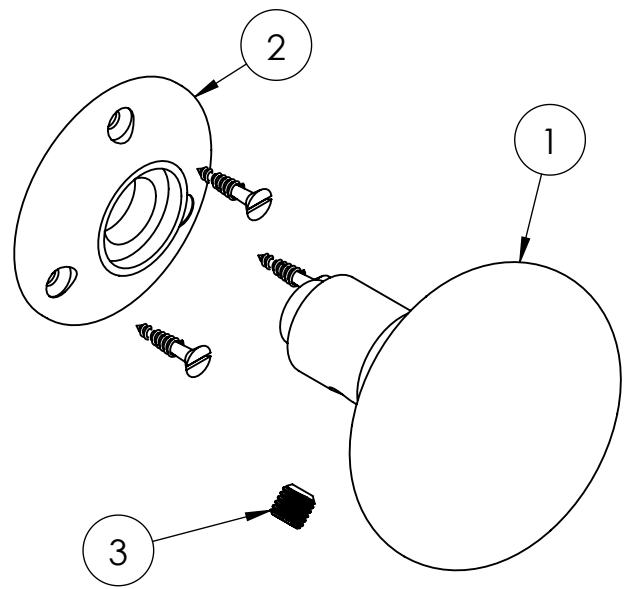

ITEM	DESCRIPTION	Qty.
1	XXX Style Knob - Standard Size	2
2	XXX Style Rose - Standard Size	2
3	1/4"-28 Stainless Steel Set Screw	2
4	<u>7.2mm Spindle</u> 62005 - 3-1/2" Long (1-3/8" Door) 62006 - 4" Long (1-3/4" Door) 62007 - 4-1/2" Long (2-1/4" Door) 62008 - 5" Long (2-3/4" Door) <u>8mm Spindle</u> 62031 - 4" Long (1-3/4" Door) 62032 - 4-1/2" Long (4-1/2") 62033 - 5" Long (2-3/4" Door)	1
5	Brass Wood Screw	6

Merit Metal Products Inc.
 242 Valley Road
 Warrington, PA 18976
 P 215-343-2500 F 215-343-4839

XXX00
Active Set Components for
Roses with Face Holes

ITEM	DESCRIPTION	Qty.
1	XXX Style Knob - Standard Size	2
2	XXX Style Rose - 2.5" Diameter	2
3	1/4"-28 Stainless Steel Set Screw	2
4	<u>7.2mm Spindle</u> 62005 - 3-1/2" Long (1-3/8" Door) 62006 - 4" Long (1-3/4" Door) 62007 - 4-1/2" Long (2-1/4" Door) 62008 - 5" Long (2-3/4" Door) <u>8mm Spindle</u> 62031 - 4" Long (1-3/4" Door) 62032 - 4-1/2" Long (4-1/2") 62033 - 5" Long (2-3/4" Door)	1
5	Brass Wood Screw	6

Merit Metal Products Inc.
 242 Valley Road
 Warrington, PA 18976
 P 215-343-2500 F 215-343-4839

XXX08
Active Set Components for
2.5" Roses with Face Holes

ITEM	DESCRIPTION	Qty.
1	XXX Style Knob - Standard Size	2
2	XXX Style Rose - Standard Size	2
3	Brass Wood Screw	6
4	#4 Wood Screw	6
5	1/4"-28 Stainless Steel Set Screw	2
6	7.2mm Spindle 62005 - 3-1/2" Long (1-3/8" Door) 62006 - 4" Long (1-3/4" Door) 62007 - 4-1/2" Long (2-1/4" Door) 62008 - 5" Long (2-3/4" Door) 8mm Spindle 62031 - 4" Long (1-3/4" Door) 62032 - 4-1/2" Long (4-1/2") 62033 - 5" Long (2-3/4" Door)	1
7	7.2mm Dummy Disk	2