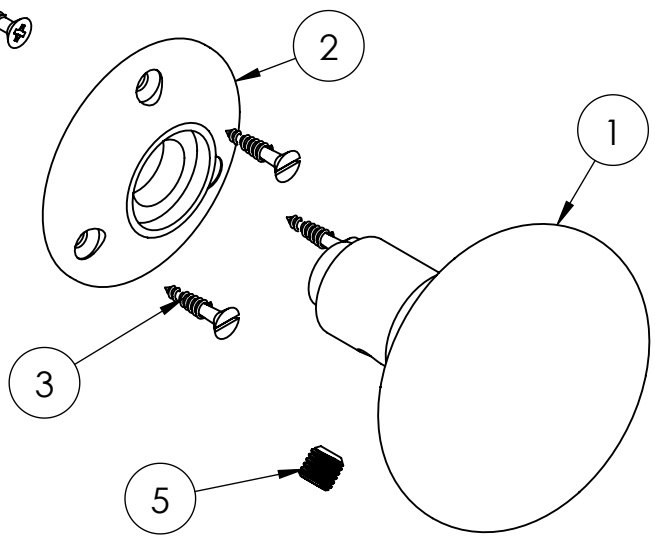

ITEM	DESCRIPTION	Qty.
1	XXX Style Knob - Standard Size	2
2	XXX Style Rose - Standard Size	2
3	1/4"-28 Stainless Steel Set Screw	2
4	<u>7.2mm Spindle</u> 62005 - 3-1/2" Long (1-3/8" Door) 62006 - 4" Long (1-3/4" Door) 62007 - 4-1/2" Long (2-1/4" Door) 62008 - 5" Long (2-3/4" Door) <u>8mm Spindle</u> 62031 - 4" Long (1-3/4" Door) 62032 - 4-1/2" Long (4-1/2") 62033 - 5" Long (2-3/4" Door)	1
5	Brass Wood Screw	6

Merit Metal Products Inc.
 242 Valley Road
 Warrington, PA 18976
 P 215-343-2500 F 215-343-4839

XXX00
Active Set Components for
Roses with Face Holes

ITEM	DESCRIPTION	Qty.
1	XXX Style Knob - Standard Size	2
2	XXX Style Rose - 2.5" Diameter	2
3	1/4"-28 Stainless Steel Set Screw	2
4	<u>7.2mm Spindle</u> 62005 - 3-1/2" Long (1-3/8" Door) 62006 - 4" Long (1-3/4" Door) 62007 - 4-1/2" Long (2-1/4" Door) 62008 - 5" Long (2-3/4" Door) <u>8mm Spindle</u> 62031 - 4" Long (1-3/4" Door) 62032 - 4-1/2" Long (4-1/2") 62033 - 5" Long (2-3/4" Door)	1
5	Brass Wood Screw	6

Merit Metal Products Inc.
 242 Valley Road
 Warrington, PA 18976
 P 215-343-2500 F 215-343-4839

XXX08
Active Set Components for
2.5" Roses with Face Holes

ITEM	DESCRIPTION	Qty.
1	XXX Style Knob - Standard Size	2
2	XXX Style Rose - Standard Size	2
3	Brass Wood Screw	6
4	#4 Wood Screw	6
5	1/4"-28 Stainless Steel Set Screw	2
6	7.2mm Spindle 62005 - 3-1/2" Long (1-3/8" Door) 62006 - 4" Long (1-3/4" Door) 62007 - 4-1/2" Long (2-1/4" Door) 62008 - 5" Long (2-3/4" Door) 8mm Spindle 62031 - 4" Long (1-3/4" Door) 62032 - 4-1/2" Long (4-1/2") 62033 - 5" Long (2-3/4" Door)	1
7	7.2mm Dummy Disk	2