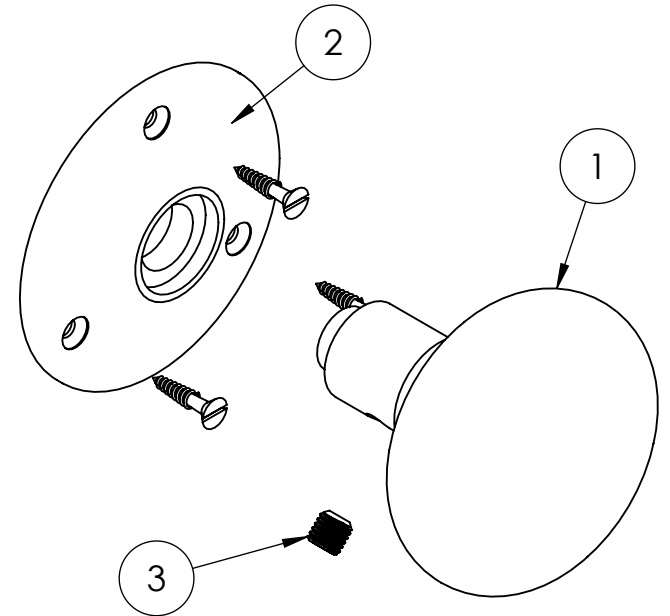

ITEM	DESCRIPTION	Qty.
1	XXX Style Knob - Standard Size	2
2	XXX Style Rose - Standard Size	2
3	1/4"-28 Stainless Steel Set Screw	2
4	<u>7.2mm Spindle</u> 62005 - 3-1/2" Long (1-3/8" Door) 62006 - 4" Long (1-3/4" Door) 62007 - 4-1/2" Long (2-1/4" Door) 62008 - 5" Long (2-3/4" Door) <u>8mm Spindle</u> 62031 - 4" Long (1-3/4" Door) 62032 - 4-1/2" Long (4-1/2") 62033 - 5" Long (2-3/4" Door)	1
5	Brass Wood Screw	6

Merit Metal Products Inc.
 242 Valley Road
 Warrington, PA 18976
 P 215-343-2500 F 215-343-4839

XXX00
Active Set Components for
Roses with Face Holes

ITEM	DESCRIPTION	Qty.
1	XXX Style Knob - Standard Size	2
2	XXX Style Rose - 2.5" Diameter	2
3	1/4"-28 Stainless Steel Set Screw	2
4	<u>7.2mm Spindle</u> 62005 - 3-1/2" Long (1-3/8" Door) 62006 - 4" Long (1-3/4" Door) 62007 - 4-1/2" Long (2-1/4" Door) 62008 - 5" Long (2-3/4" Door) <u>8mm Spindle</u> 62031 - 4" Long (1-3/4" Door) 62032 - 4-1/2" Long (4-1/2") 62033 - 5" Long (2-3/4" Door)	1
5	Brass Wood Screw	6

Merit Metal Products Inc.
 242 Valley Road
 Warrington, PA 18976
 P 215-343-2500 F 215-343-4839

XXX08
Active Set Components for
2.5" Roses with Face Holes

ITEM	DESCRIPTION	Qty.
1	XXX Style Knob - Standard Size	2
2	XXX Style Rose - Standard Size	2
3	Brass Wood Screw	6
4	#4 Wood Screw	6
5	1/4"-28 Stainless Steel Set Screw	2
6	7.2mm Spindle 62005 - 3-1/2" Long (1-3/8" Door) 62006 - 4" Long (1-3/4" Door) 62007 - 4-1/2" Long (2-1/4" Door) 62008 - 5" Long (2-3/4" Door) 8mm Spindle 62031 - 4" Long (1-3/4" Door) 62032 - 4-1/2" Long (4-1/2") 62033 - 5" Long (2-3/4" Door)	1
7	7.2mm Dummy Disk	2