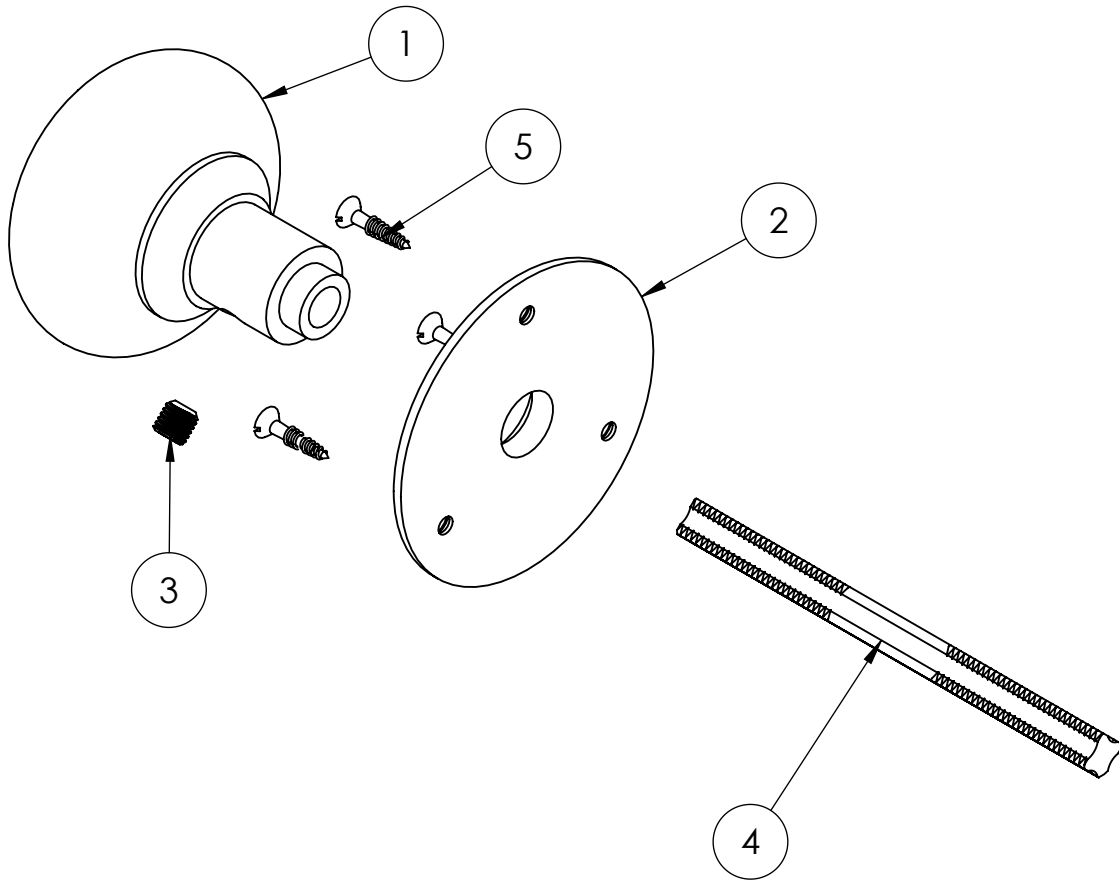

ITEM	DESCRIPTION	Qty.
1	XXX Style Knob - Standard Size	2
2	XXX Style Rose - Standard Size	2
3	1/4"-28 Stainless Steel Set Screw	2
4	<u>7.2mm Spindle</u> 62005 - 3-1/2" Long (1-3/8" Door) 62006 - 4" Long (1-3/4" Door) 62007 - 4-1/2" Long (2-1/4" Door) 62008 - 5" Long (2-3/4" Door) <u>8mm Spindle</u> 62031 - 4" Long (1-3/4" Door) 62032 - 4-1/2" Long (4-1/2") 62033 - 5" Long (2-3/4" Door)	1
5	Brass Wood Screw	6

Merit Metal Products Inc.
 242 Valley Road
 Warrington, PA 18976
 P 215-343-2500 F 215-343-4839

XXX00
Active Set Components for
Roses with Face Holes

ITEM	DESCRIPTION	Qty.
1	XXX Style Knob - Standard Size	2
2	XXX Style Rose - 2.5" Diameter	2
3	1/4"-28 Stainless Steel Set Screw	2
4	<u>7.2mm Spindle</u> 62005 - 3-1/2" Long (1-3/8" Door) 62006 - 4" Long (1-3/4" Door) 62007 - 4-1/2" Long (2-1/4" Door) 62008 - 5" Long (2-3/4" Door) <u>8mm Spindle</u> 62031 - 4" Long (1-3/4" Door) 62032 - 4-1/2" Long (4-1/2") 62033 - 5" Long (2-3/4" Door)	1
5	Brass Wood Screw	6

Merit Metal Products Inc.
 242 Valley Road
 Warrington, PA 18976
 P 215-343-2500 F 215-343-4839

XXX08
Active Set Components for
2.5" Roses with Face Holes

ITEM	DESCRIPTION	Qty.
1	XXX Style Knob - Standard Size	2
2	XXX Style Rose - Standard Size	2
3	Brass Wood Screw	6
4	#4 Wood Screw	6
5	1/4"-28 Stainless Steel Set Screw	2
6	7.2mm Spindle 62005 - 3-1/2" Long (1-3/8" Door) 62006 - 4" Long (1-3/4" Door) 62007 - 4-1/2" Long (2-1/4" Door) 62008 - 5" Long (2-3/4" Door) 8mm Spindle 62031 - 4" Long (1-3/4" Door) 62032 - 4-1/2" Long (4-1/2") 62033 - 5" Long (2-3/4" Door)	1
7	7.2mm Dummy Disk	2