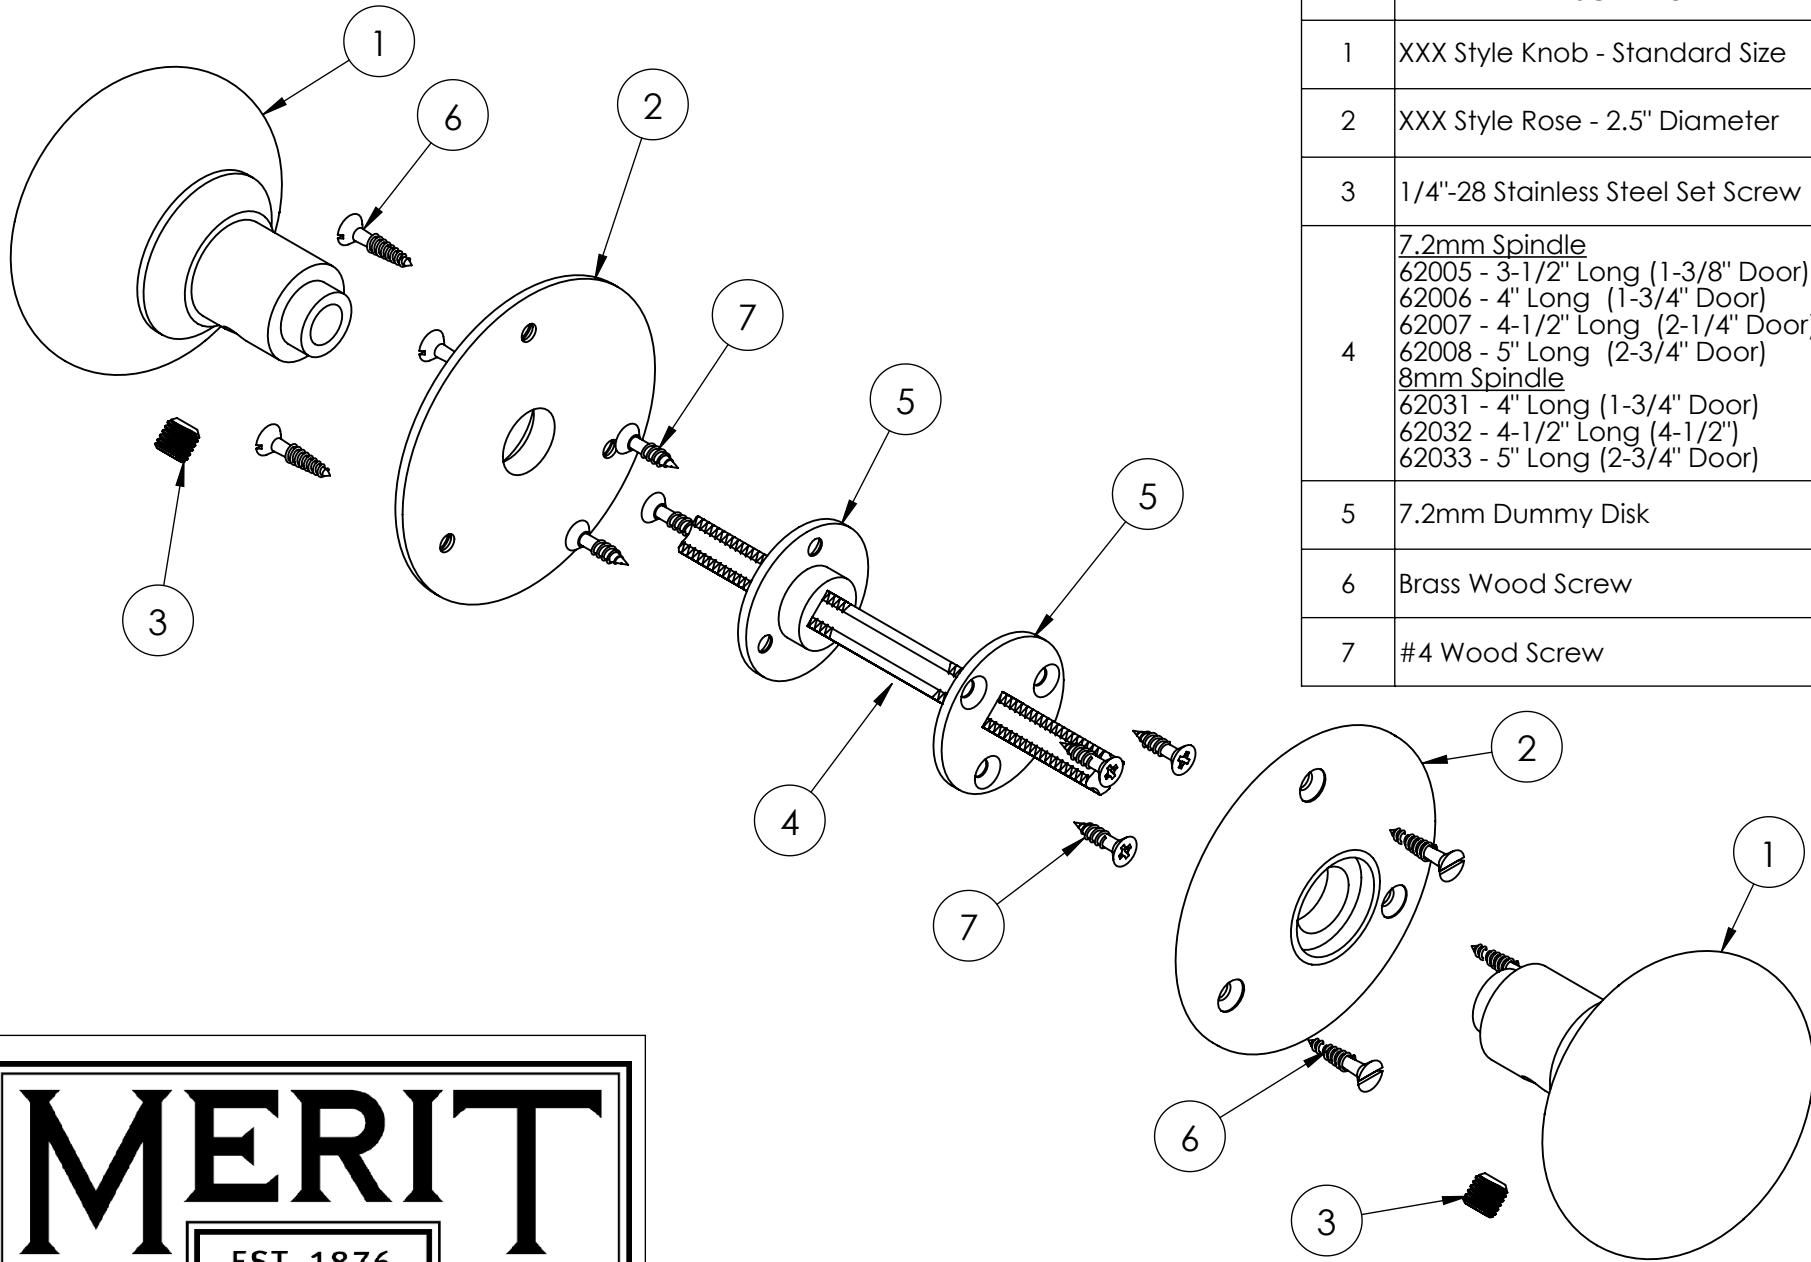

Merit Metal Products Inc.
 242 Valley Road
 Warrington, PA 18976
 P 215-343-2500 F 215-343-4839

XXX00
Active Set Components for
Roses with Face Holes

ITEM	DESCRIPTION	Qty.
1	XXX Style Knob - Standard Size	2
2	XXX Style Rose - 2.5" Diameter	2
3	1/4"-28 Stainless Steel Set Screw	2
4	<u>7.2mm Spindle</u> 62005 - 3-1/2" Long (1-3/8" Door) 62006 - 4" Long (1-3/4" Door) 62007 - 4-1/2" Long (2-1/4" Door) 62008 - 5" Long (2-3/4" Door) <u>8mm Spindle</u> 62031 - 4" Long (1-3/4" Door) 62032 - 4-1/2" Long (4-1/2") 62033 - 5" Long (2-3/4" Door)	1
5	Brass Wood Screw	6

Merit Metal Products Inc.
 242 Valley Road
 Warrington, PA 18976
 P 215-343-2500 F 215-343-4839

XXX08
Active Set Components for
2.5" Roses with Face Holes

ITEM	DESCRIPTION	Qty.
1	XXX Style Knob - Standard Size	2
2	XXX Style Rose - Standard Size	2
3	Brass Wood Screw	6
4	#4 Wood Screw	6
5	1/4"-28 Stainless Steel Set Screw	2
6	7.2mm Spindle 62005 - 3-1/2" Long (1-3/8" Door) 62006 - 4" Long (1-3/4" Door) 62007 - 4-1/2" Long (2-1/4" Door) 62008 - 5" Long (2-3/4" Door) 8mm Spindle 62031 - 4" Long (1-3/4" Door) 62032 - 4-1/2" Long (4-1/2") 62033 - 5" Long (2-3/4" Door)	1
7	7.2mm Dummy Disk	2

Merit Metal Products Inc.
 242 Valley Road
 Warrington, PA 18976
 P 215-343-2500 F 215-343-4839

XXX10
Full Dummy Components for
Roses with Face Holes

ITEM	DESCRIPTION	Qty.
1	XXX Style Knob - Standard Size	2
2	XXX Style Rose - 2.5" Diameter	2
3	1/4"-28 Stainless Steel Set Screw	2
4	7.2mm Spindle 62005 - 3-1/2" Long (1-3/8" Door) 62006 - 4" Long (1-3/4" Door) 62007 - 4-1/2" Long (2-1/4" Door) 62008 - 5" Long (2-3/4" Door) 8mm Spindle 62031 - 4" Long (1-3/4" Door) 62032 - 4-1/2" Long (4-1/2") 62033 - 5" Long (2-3/4" Door)	1
5	7.2mm Dummy Disk	2
6	Brass Wood Screw	6
7	#4 Wood Screw	6