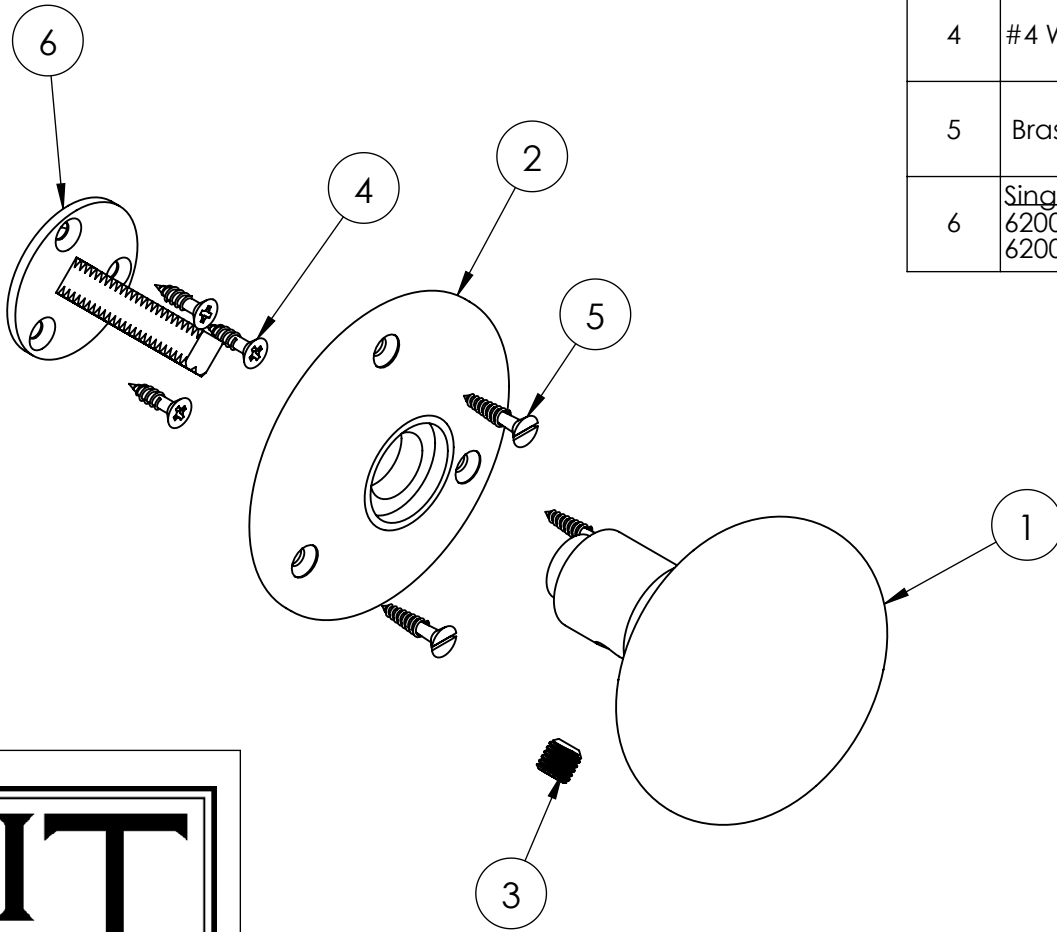

Merit Metal Products Inc.
 242 Valley Road
 Warrington, PA 18976
 P 215-343-2500 F 215-343-4839

XXX00
Active Set Components for
Roses with Face Holes

ITEM	DESCRIPTION	Qty.
1	XXX Style Knob - Standard Size	2
2	XXX Style Rose - 2.5" Diameter	2
3	1/4"-28 Stainless Steel Set Screw	2
4	<u>7.2mm Spindle</u> 62005 - 3-1/2" Long (1-3/8" Door) 62006 - 4" Long (1-3/4" Door) 62007 - 4-1/2" Long (2-1/4" Door) 62008 - 5" Long (2-3/4" Door) <u>8mm Spindle</u> 62031 - 4" Long (1-3/4" Door) 62032 - 4-1/2" Long (4-1/2") 62033 - 5" Long (2-3/4" Door)	1
5	Brass Wood Screw	6

Merit Metal Products Inc.
 242 Valley Road
 Warrington, PA 18976
 P 215-343-2500 F 215-343-4839

XXX10
Full Dummy Components for
Roses with Face Holes

ITEM	DESCRIPTION	Qty.
1	XXX Style Knob - Standard Size	2
2	XXX Style Rose - 2.5" Diameter	2
3	1/4"-28 Stainless Steel Set Screw	2
4	7.2mm Spindle 62005 - 3-1/2" Long (1-3/8" Door) 62006 - 4" Long (1-3/4" Door) 62007 - 4-1/2" Long (2-1/4" Door) 62008 - 5" Long (2-3/4" Door) 8mm Spindle 62031 - 4" Long (1-3/4" Door) 62032 - 4-1/2" Long (4-1/2") 62033 - 5" Long (2-3/4" Door)	1
5	7.2mm Dummy Disk	2
6	Brass Wood Screw	6
7	#4 Wood Screw	6

Merit Metal Products Inc.
 242 Valley Road
 Warrington, PA 18976
 P 215-343-2500 F 215-343-4839

XXX18
Full Dummy Components for
2.5" Roses with Face Holes

ITEM	DESCRIPTION	Qty.
1	XXX Style Knob - Standard Size	1
2	XXX Style Rose - Standard Size	1
3	1/4"-28 Stainless Steel Set Screw	1
4	#4 Wood Screw	3
5	Brass Wood Screw	3
6	Single Dummy Mount 62003K-7.2 62003K-8	1

Merit Metal Products Inc.
 242 Valley Road
 Warrington, PA 18976
 P 215-343-2500 F 215-343-4839

XXX20
Single Dummy Components
for Roses with Face Holes

ITEM	DESCRIPTION	Qty.
1	XXX Style Knob - Standard Size	1
2	XXX Style Rose - 2.5" Diameter	1
3	1/4"-28 Stainless Steel Set Screw	1
4	#4 Wood Screw	3
5	Brass Wood Screw	3
6	Single Dummy Mount 62003K-7.2 62003K-8	1