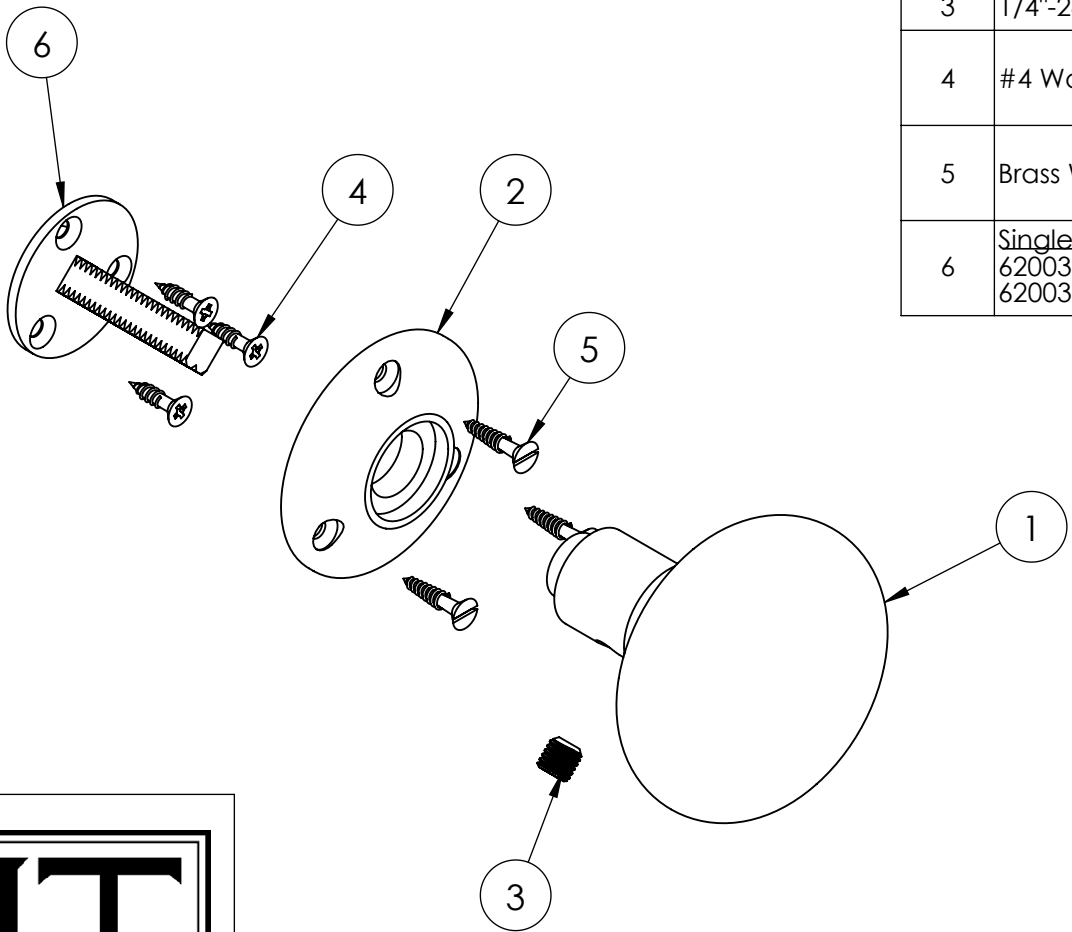

ITEM	DESCRIPTION	Qty.
1	XXX Style Knob - Standard Size	1
2	XXX Style Rose - Standard Size	1
3	1/4"-28 Stainless Steel Set Screw	1
4	#4 Wood Screw	3
5	Brass Wood Screw	3
6	Single Dummy Mount 62003K-7.2 62003K-8	1

Merit Metal Products Inc.
242 Valley Road
Warrington, PA 18976
P 215-343-2500 F 215-343-4839

XXX20
Single Dummy Components
for Roses with Face Holes