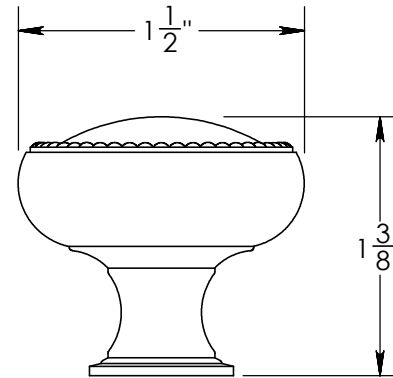

92970-1.5

Merit Metal Products Inc.
242 Valley Road
Warrington, PA 18976
P 215-343-2500 F 215-343-4839

The information contained in this drawing is the sole intellectual property of Merit Metal Products. Any reproduction in part or as a whole without the written permission of Merit Metal Products is prohibited.

Unless Otherwise Specified:

Dimensions are in inches

All dimensions are from edge, theoretical sharp corner, or hole center.

	NAME	DATE
Drawn:	AJE	11/27/2019

Comments:

TITLE:

**Rosemont Collection
Beaded Cabinet Knob**

PART. NO.

**92970-1 92970-1.25
92970-1.5**