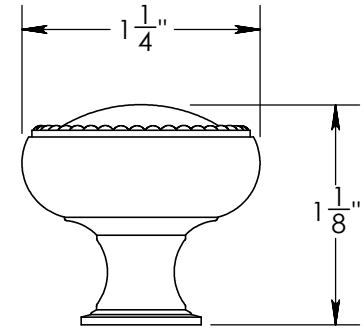

92970-1.25