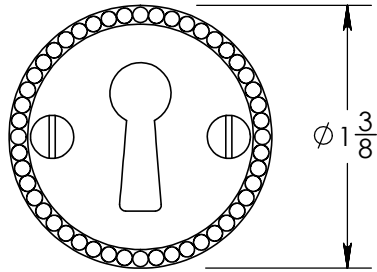

92968A

#4 Screws

Merit Metal Products Inc.
242 Valley Road
Warrington, PA 18976
P 215-343-2500 F 215-343-4839

The information contained in this drawing is the sole intellectual property of Merit Metal Products. Any reproduction in part or as a whole without the written permission of Merit Metal Products is prohibited.

Unless Otherwise Specified:

Dimensions are in inches

All dimensions are from edge, theoretical sharp corner, or hole center.

	NAME	DATE
Drawn:	AJE	5/14/2019

Comments:

TITLE: **Rosemont Collection
Beaded Emergency Key
Escutcheon with Plug**

PART. NO.
92968A