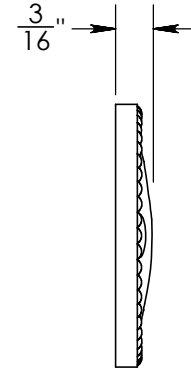

92968A

#4 Screws

Merit Metal Products Inc.
242 Valley Road
Warrington, PA 18976
P 215-343-2500 F 215-343-4839

The information contained in this drawing is the sole intellectual property of Merit Metal Products. Any reproduction in part or as a whole without the written permission of Merit Metal Products is prohibited.

Unless Otherwise Specified:

Dimensions are in inches

All dimensions are from edge, theoretical sharp corner, or hole center.

	NAME	DATE
Drawn:	AJE	5/14/2019

Comments:

TITLE: **Rosemont Collection
Beaded Emergency Key
Escutcheon with Plug**

PART. NO.
92968A