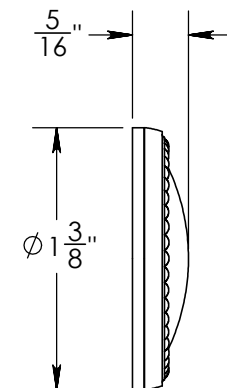

92965A

#5 Screws

Merit Metal Products Inc.
242 Valley Road
Warrington, PA 18976
P 215-343-2500 F 215-343-4839

The information contained in this drawing is the sole intellectual property of Merit Metal Products. Any reproduction in part or as a whole without the written permission of Merit Metal Products is prohibited.

Unless Otherwise Specified:

Dimensions are in inches

All dimensions are from edge, theoretical sharp corner, or hole center.

	NAME	DATE
Drawn:	AJE	10/02/2019

Comments:

TITLE:

**Rosemont Collection
Emergency Key Escutcheon
with Beaded Swivel Cover**

PART. NO.

92965A