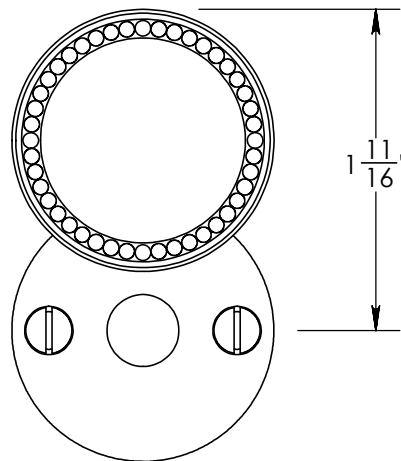

92965A

#5 Screws

Merit Metal Products Inc.
242 Valley Road
Warrington, PA 18976
P 215-343-2500 F 215-343-4839

The information contained in this drawing is the sole intellectual property of Merit Metal Products. Any reproduction in part or as a whole without the written permission of Merit Metal Products is prohibited.

Unless Otherwise Specified:

Dimensions are in inches

All dimensions are from edge, theoretical sharp corner, or hole center.

	NAME	DATE
Drawn:	AJE	10/02/2019

Comments:

TITLE:

**Rosemont Collection
Emergency Key Escutcheon
with Beaded Swivel Cover**

PART. NO.

92965A