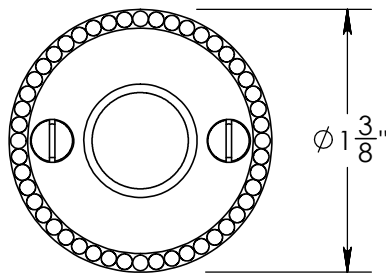

92960A

#4 Screws

Merit Metal Products Inc.
242 Valley Road
Warrington, PA 18976
P 215-343-2500 F 215-343-4839

The information contained in this drawing is the sole intellectual property of Merit Metal Products. Any reproduction in part or as a whole without the written permission of Merit Metal Products is prohibited.

Unless Otherwise Specified:

Dimensions are in inches

All dimensions are from edge, theoretical sharp corner, or hole center.

	NAME	DATE
Drawn:	AJE	5/14/2019

Comments:

TITLE: **Rosemont Collection
Beaded Emergency Key
Escutcheon with Plug**

PART. NO.
92960A