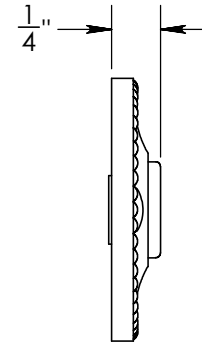

92960A

#4 Screws

Merit Metal Products Inc.
242 Valley Road
Warrington, PA 18976
P 215-343-2500 F 215-343-4839

The information contained in this drawing is the sole intellectual property of Merit Metal Products. Any reproduction in part or as a whole without the written permission of Merit Metal Products is prohibited.

Unless Otherwise Specified:

Dimensions are in inches

All dimensions are from edge, theoretical sharp corner, or hole center.

	NAME	DATE
Drawn:	AJE	5/14/2019

Comments:

TITLE: **Rosemont Collection
Beaded Emergency Key
Escutcheon with Plug**

PART. NO.
92960A