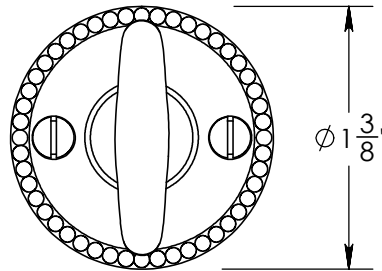

92950A

#4 Screws

Merit Metal Products Inc.  
242 Valley Road  
Warrington, PA 18976  
P 215-343-2500 F 215-343-4839

The information contained in this drawing is the sole intellectual property of Merit Metal Products. Any reproduction in part or as a whole without the written permission of Merit Metal Products is prohibited.

Unless Otherwise Specified:

Dimensions are in inches

All dimensions are from edge, theoretical sharp corner, or hole center.

	NAME	DATE
Drawn:	AJE	5/14/2019

Comments:

TITLE: **Rosemont Collection  
Crescent Thumbturn on Beaded  
Backplate with 3/16" Spindle**

PART. NO.

**92950A**