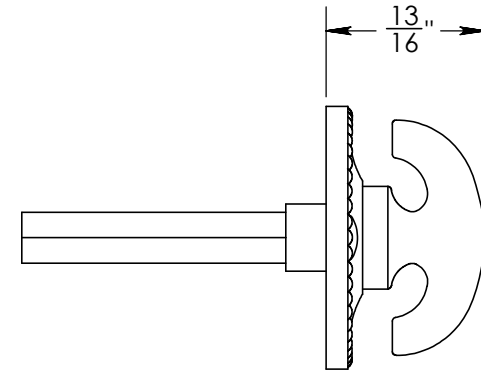

92950A

#4 Screws

Merit Metal Products Inc.
242 Valley Road
Warrington, PA 18976
P 215-343-2500 F 215-343-4839

The information contained in this drawing is the sole intellectual property of Merit Metal Products. Any reproduction in part or as a whole without the written permission of Merit Metal Products is prohibited.

Unless Otherwise Specified:

Dimensions are in inches

All dimensions are from edge, theoretical sharp corner, or hole center.

	NAME	DATE
Drawn:	AJE	5/14/2019

Comments:

TITLE: **Rosemont Collection
Crescent Thumbturn on Beaded
Backplate with 3/16" Spindle**

PART. NO.

92950A