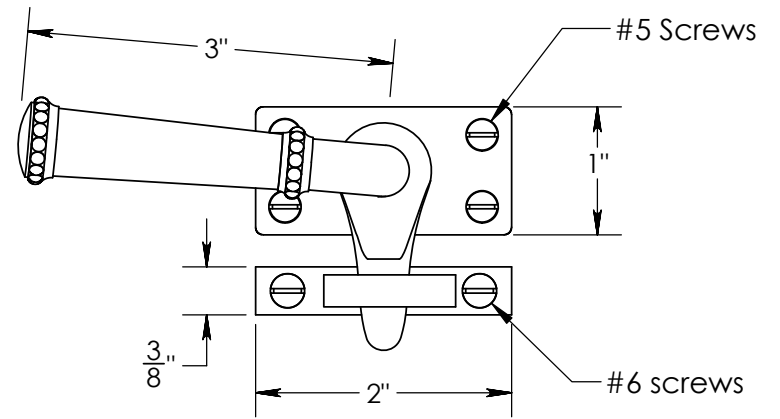

Shown above: 929-CASEMENT-LH  
Other lever styles also available

Available Keeper Styles:

1323S

1323SM

1323RIM

Merit Metal Products Inc.  
242 Valley Road  
Warrington, PA 18976  
P 215-343-2500 F 215-343-4839

Unless Otherwise Specified:

Dimensions are in inches

All dimensions are from edge, theoretical sharp corner, or hole center.

	NAME	DATE
Drawn:	AJE	7/26/2021

Comments:

TITLE:  
**Window Casement  
Left Hand**