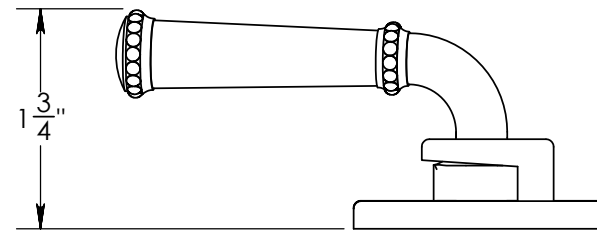

Shown above: 929-CASEMENT-LH  
Other lever styles also available

Available Keeper Styles:

1323S

1323SM

1323RIM

Merit Metal Products Inc.  
242 Valley Road  
Warrington, PA 18976  
P 215-343-2500 F 215-343-4839

Unless Otherwise Specified:

Dimensions are in inches

All dimensions are from edge, theoretical sharp corner, or hole center.

	NAME	DATE
Drawn:	AJE	7/26/2021

Comments:

TITLE:  
**Window Casement  
Left Hand**