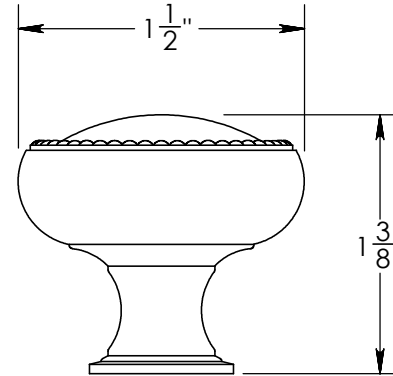

92870-1.5

Merit Metal Products Inc.
242 Valley Road
Warrington, PA 18976
P 215-343-2500 F 215-343-4839

The information contained in this drawing is the sole intellectual property of Merit Metal Products. Any reproduction in part or as a whole without the written permission of Merit Metal Products is prohibited.

Unless Otherwise Specified:

Dimensions are in inches

All dimensions are from edge, theoretical sharp corner, or hole center.

	NAME	DATE
Drawn:	AJE	11/27/2019

Comments:

TITLE:

**Rosemont Collection
Beaded Cabinet Knob**

PART. NO.

**92870-1 92870-1.25
92870-1.5**