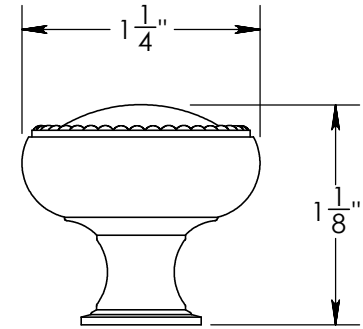

92870-1.25