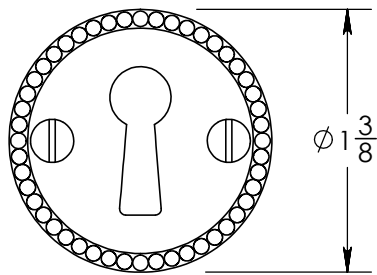

92868A

#4 Screws

Merit Metal Products Inc.
242 Valley Road
Warrington, PA 18976
P 215-343-2500 F 215-343-4839

The information contained in this drawing is the sole intellectual property of Merit Metal Products. Any reproduction in part or as a whole without the written permission of Merit Metal Products is prohibited.

Unless Otherwise Specified:

Dimensions are in inches

All dimensions are from edge, theoretical sharp corner, or hole center.

	NAME	DATE
Drawn:	AJE	5/14/2019

Comments:

TITLE: **Rosemont Collection
Beaded Emergency Key
Escutcheon with Plug**

PART. NO.
92868A