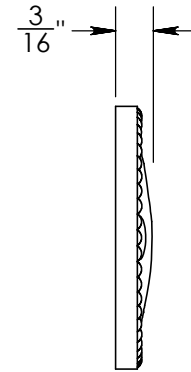

92868A

#4 Screws

Merit Metal Products Inc.
242 Valley Road
Warrington, PA 18976
P 215-343-2500 F 215-343-4839

The information contained in this drawing is the sole intellectual property of Merit Metal Products. Any reproduction in part or as a whole without the written permission of Merit Metal Products is prohibited.

Unless Otherwise Specified:

Dimensions are in inches

All dimensions are from edge, theoretical sharp corner, or hole center.

	NAME	DATE
Drawn:	AJE	5/14/2019

Comments:

TITLE: **Rosemont Collection
Beaded Emergency Key
Escutcheon with Plug**

PART. NO.
92868A