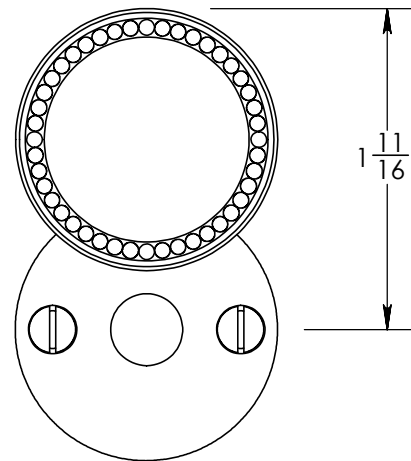

92865A

#5 Screws

Merit Metal Products Inc.
242 Valley Road
Warrington, PA 18976
P 215-343-2500 F 215-343-4839

The information contained in this drawing is the sole intellectual property of Merit Metal Products. Any reproduction in part or as a whole without the written permission of Merit Metal Products is prohibited.

Unless Otherwise Specified:

Dimensions are in inches

All dimensions are from edge, theoretical sharp corner, or hole center.

	NAME	DATE
Drawn:	AJE	10/02/2019

Comments:

TITLE:

**Rosemont Collection
Emergency Key Escutcheon
with Beaded Swivel Cover**

PART. NO.

92865A