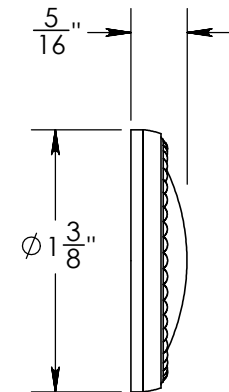

92865A

#5 Screws

Merit Metal Products Inc.
242 Valley Road
Warrington, PA 18976
P 215-343-2500 F 215-343-4839

The information contained in this drawing is the sole intellectual property of Merit Metal Products. Any reproduction in part or as a whole without the written permission of Merit Metal Products is prohibited.

Unless Otherwise Specified:

Dimensions are in inches

All dimensions are from edge, theoretical sharp corner, or hole center.

	NAME	DATE
Drawn:	AJE	10/02/2019

Comments:

TITLE:

**Rosemont Collection
Emergency Key Escutcheon
with Beaded Swivel Cover**

PART. NO.

92865A