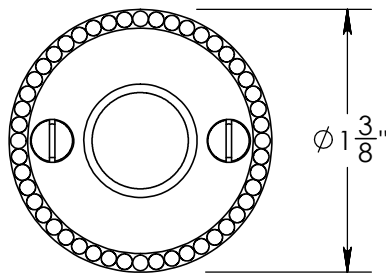

92860A

#4 Screws

Merit Metal Products Inc.
242 Valley Road
Warrington, PA 18976
P 215-343-2500 F 215-343-4839

The information contained in this drawing is the sole intellectual property of Merit Metal Products. Any reproduction in part or as a whole without the written permission of Merit Metal Products is prohibited.

Unless Otherwise Specified:

Dimensions are in inches

All dimensions are from edge, theoretical sharp corner, or hole center.

	NAME	DATE
Drawn:	AJE	5/14/2019

Comments:

TITLE: **Rosemont Collection
Beaded Emergency Key
Escutcheon with Plug**

PART. NO.
92860A