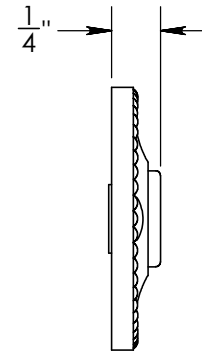

92860A

#4 Screws

Merit Metal Products Inc.
242 Valley Road
Warrington, PA 18976
P 215-343-2500 F 215-343-4839

The information contained in this drawing is the sole intellectual property of Merit Metal Products. Any reproduction in part or as a whole without the written permission of Merit Metal Products is prohibited.

Unless Otherwise Specified:

Dimensions are in inches

All dimensions are from edge, theoretical sharp corner, or hole center.

	NAME	DATE
Drawn:	AJE	5/14/2019

Comments:

TITLE: **Rosemont Collection
Beaded Emergency Key
Escutcheon with Plug**

PART. NO.
92860A