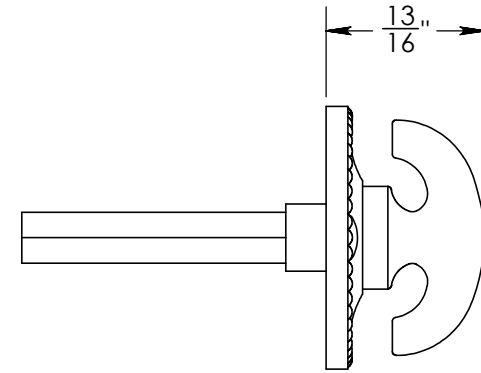

92850A

#4 Screws

Merit Metal Products Inc.
242 Valley Road
Warrington, PA 18976
P 215-343-2500 F 215-343-4839

The information contained in this drawing is the sole intellectual property of Merit Metal Products. Any reproduction in part or as a whole without the written permission of Merit Metal Products is prohibited.

Unless Otherwise Specified:

Dimensions are in inches

All dimensions are from edge, theoretical sharp corner, or hole center.

	NAME	DATE
Drawn:	AJE	5/14/2019

Comments:

TITLE: **Rosemont Collection
Crescent Thumbturn on Beaded
Backplate with 3/16" Spindle**

PART. NO.

92850A