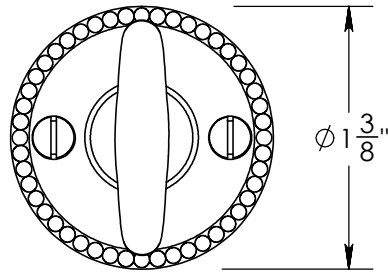

92850A

#4 Screws

Merit Metal Products Inc.
242 Valley Road
Warrington, PA 18976
P 215-343-2500 F 215-343-4839

The information contained in this drawing is the sole intellectual property of Merit Metal Products. Any reproduction in part or as a whole without the written permission of Merit Metal Products is prohibited.

Unless Otherwise Specified:

Dimensions are in inches

All dimensions are from edge, theoretical sharp corner, or hole center.

	NAME	DATE
Drawn:	AJE	5/14/2019

Comments:

TITLE: **Rosemont Collection
Crescent Thumbturn on Beaded
Backplate with 3/16" Spindle**

PART. NO.

92850A