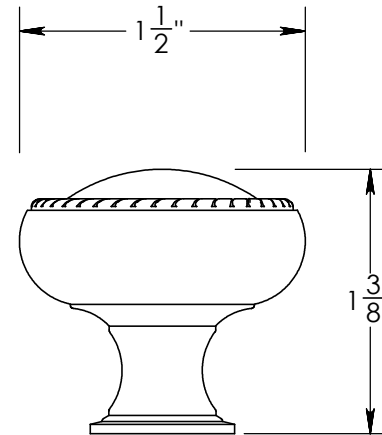

92770-1.5

Merit Metal Products Inc.
242 Valley Road
Warrington, PA 18976
P 215-343-2500 F 215-343-4839

The information contained in this drawing is the sole intellectual property of Merit Metal Products. Any reproduction in part or as a whole without the written permission of Merit Metal Products is prohibited.

Unless Otherwise Specified:

Dimensions are in inches

All dimensions are from edge, theoretical sharp corner, or hole center.

	NAME	DATE
Drawn:	AJE	12/04/2019

Comments:

TITLE:

**Rosemont Collection
Roped Cabinet Knob**

PART. NO.

**92770-1 92770-1.25
92770-1.5**