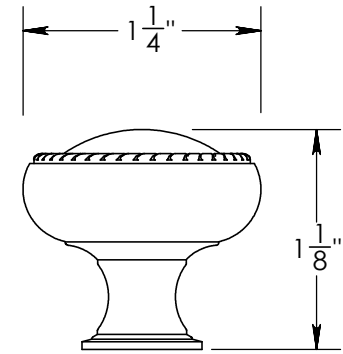

92770-1.25