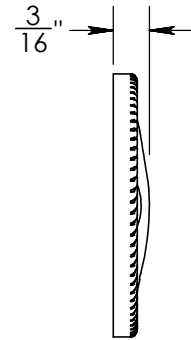

92768A

#4 Screws

Merit Metal Products Inc.
242 Valley Road
Warrington, PA 18976
P 215-343-2500 F 215-343-4839

The information contained in this drawing is the sole intellectual property of Merit Metal Products. Any reproduction in part or as a whole without the written permission of Merit Metal Products is prohibited.

Unless Otherwise Specified:

Dimensions are in inches

All dimensions are from edge, theoretical sharp corner, or hole center.

	NAME	DATE
Drawn:	AJE	12/04/2019

Comments:

TITLE:
**Rosemeont Collection
Roped Bit Key Escutcheon**

PART. NO.
92768A