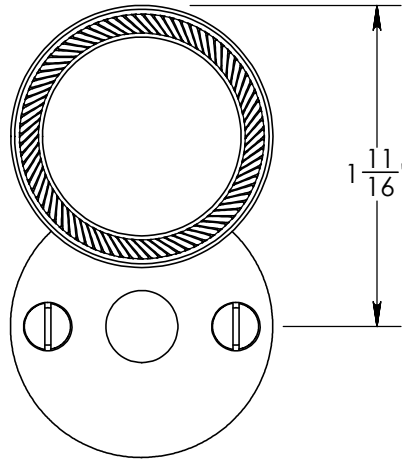

92765A

#5 Screws

Merit Metal Products Inc.
242 Valley Road
Warrington, PA 18976
P 215-343-2500 F 215-343-4839

The information contained in this drawing is the sole intellectual property of Merit Metal Products. Any reproduction in part or as a whole without the written permission of Merit Metal Products is prohibited.

Unless Otherwise Specified:

Dimensions are in inches

All dimensions are from edge, theoretical sharp corner, or hole center.

	NAME	DATE
Drawn:	AJE	12/04/2019

Comments:

TITLE: **Rosemont Collection
Emergency Key Escutcheon
with Roped Swivel Cover**

PART. NO.

92765A