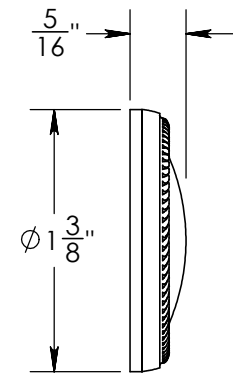

92765A

#5 Screws

Merit Metal Products Inc.
242 Valley Road
Warrington, PA 18976
P 215-343-2500 F 215-343-4839

The information contained in this drawing is the sole intellectual property of Merit Metal Products. Any reproduction in part or as a whole without the written permission of Merit Metal Products is prohibited.

Unless Otherwise Specified:

Dimensions are in inches

All dimensions are from edge, theoretical sharp corner, or hole center.

	NAME	DATE
Drawn:	AJE	12/04/2019

Comments:

TITLE: **Rosemont Collection
Emergency Key Escutcheon
with Roped Swivel Cover**

PART. NO.

92765A