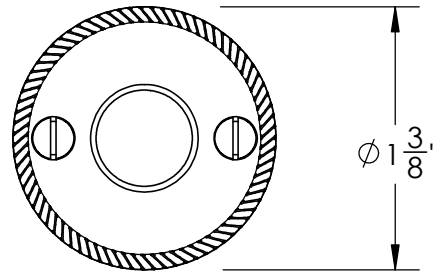

92760A

#4 Screws

Merit Metal Products Inc.
242 Valley Road
Warrington, PA 18976
P 215-343-2500 F 215-343-4839

The information contained in this drawing is the sole intellectual property of Merit Metal Products. Any reproduction in part or as a whole without the written permission of Merit Metal Products is prohibited.

Unless Otherwise Specified:

Dimensions are in inches

All dimensions are from edge, theoretical sharp corner, or hole center.

	NAME	DATE
Drawn:	AJE	12/04/2019

Comments:

TITLE: **Rosemont Collection
Roped Emergency Key
Escutcheon with Plug**

PART. NO.
92760A