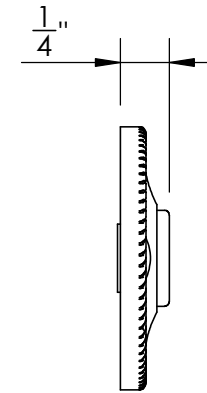

92760A

#4 Screws

Merit Metal Products Inc.
242 Valley Road
Warrington, PA 18976
P 215-343-2500 F 215-343-4839

The information contained in this drawing is the sole intellectual property of Merit Metal Products. Any reproduction in part or as a whole without the written permission of Merit Metal Products is prohibited.

Unless Otherwise Specified:

Dimensions are in inches

All dimensions are from edge, theoretical sharp corner, or hole center.

	NAME	DATE
Drawn:	AJE	12/04/2019

Comments:

TITLE: **Rosemont Collection
Roped Emergency Key
Escutcheon with Plug**

PART. NO.
92760A