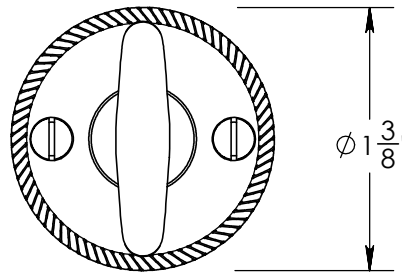

Merit Metal Products Inc.
242 Valley Road
Warrington, PA 18976
P 215-343-2500 F 215-343-4839

The information contained in this drawing is the sole intellectual property of Merit Metal Products. Any reproduction in part or as a whole without the written permission of Merit Metal Products is prohibited.

Unless Otherwise Specified:

Dimensions are in inches

All dimensions are from edge, theoretical sharp corner, or hole center.

	NAME	DATE
Drawn:	AJE	12/04/2019

Comments:

TITLE: **Rosemont Collection
Roped Crescent Thumbturn
with 3/16" Spindle**

PART. NO.
92750A