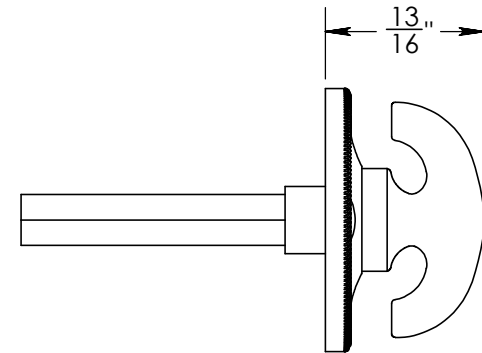

Merit Metal Products Inc.
242 Valley Road
Warrington, PA 18976
P 215-343-2500 F 215-343-4839

The information contained in this drawing is the sole intellectual property of Merit Metal Products. Any reproduction in part or as a whole without the written permission of Merit Metal Products is prohibited.

Unless Otherwise Specified:

Dimensions are in inches

All dimensions are from edge, theoretical sharp corner, or hole center.

	NAME	DATE
Drawn:	AJE	12/04/2019

Comments:

TITLE: **Rosemont Collection
Roped Crescent Thumbturn
with 3/16" Spindle**

PART. NO.
92750A