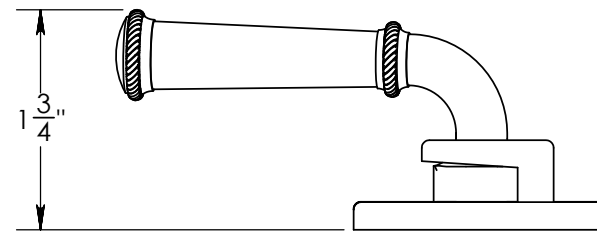

Shown above: 927-CASEMENT-LH  
Other lever styles also available

Available Keeper Styles:

1323S

1323SM

1323RIM

Merit Metal Products Inc.  
242 Valley Road  
Warrington, PA 18976  
P 215-343-2500 F 215-343-4839

Unless Otherwise Specified:  
Dimensions are in inches  
All dimensions are from edge, theoretical sharp corner, or hole center.

	NAME	DATE
Drawn:	AJE	7/26/2021

Comments:

TITLE:  
**Window Casement  
Left Hand**