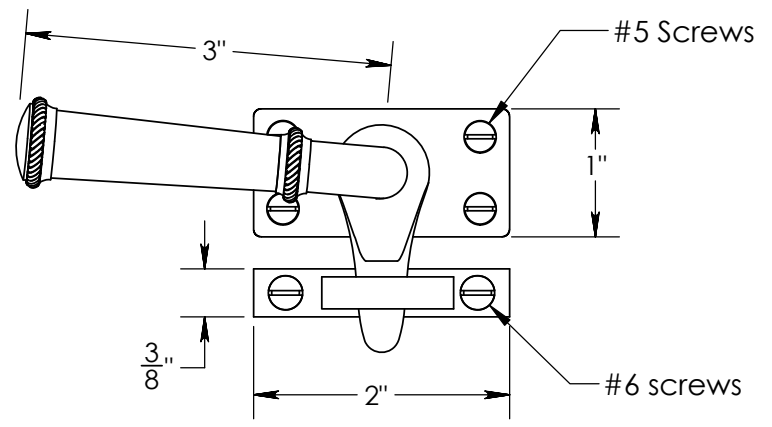

Shown above: 927-CASEMENT-LH  
Other lever styles also available

Available Keeper Styles:

1323S

1323SM

1323RIM

Merit Metal Products Inc.  
242 Valley Road  
Warrington, PA 18976  
P 215-343-2500 F 215-343-4839

Unless Otherwise Specified:  
Dimensions are in inches  
All dimensions are from edge, theoretical sharp corner, or hole center.

	NAME	DATE
Drawn:	AJE	7/26/2021

Comments:

TITLE:  
**Window Casement  
Left Hand**

PART. NO.  
**927-CASEMENT-LH**