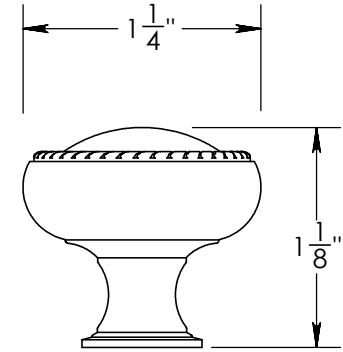

92670-1.25