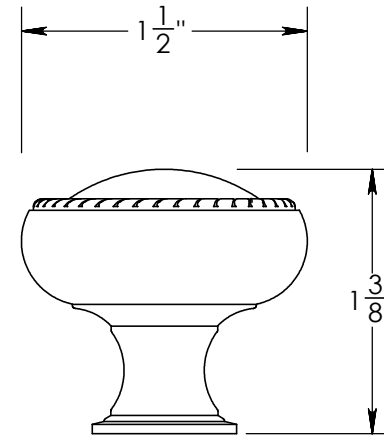

92670-1.5

Merit Metal Products Inc.
242 Valley Road
Warrington, PA 18976
P 215-343-2500 F 215-343-4839

The information contained in this drawing is the sole intellectual property of Merit Metal Products. Any reproduction in part or as a whole without the written permission of Merit Metal Products is prohibited.

Unless Otherwise Specified:

Dimensions are in inches

All dimensions are from edge, theoretical sharp corner, or hole center.

	NAME	DATE
Drawn:	AJE	12/04/2019

Comments:

TITLE:

**Rosemont Collection
Roped Cabinet Knob**

PART. NO.

**92670-1 92670-1.25
92670-1.5**