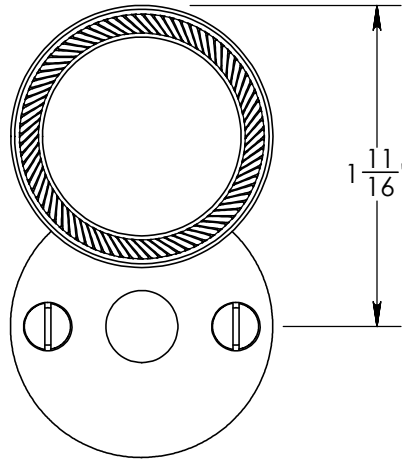

92665A

#5 Screws

Merit Metal Products Inc.
242 Valley Road
Warrington, PA 18976
P 215-343-2500 F 215-343-4839

The information contained in this drawing is the sole intellectual property of Merit Metal Products. Any reproduction in part or as a whole without the written permission of Merit Metal Products is prohibited.

Unless Otherwise Specified:

Dimensions are in inches

All dimensions are from edge, theoretical sharp corner, or hole center.

	NAME	DATE
Drawn:	AJE	12/04/2019

Comments:

TITLE: **Rosemont Collection
Emergency Key Escutcheon
with Roped Swivel Cover**

PART. NO.

92665A