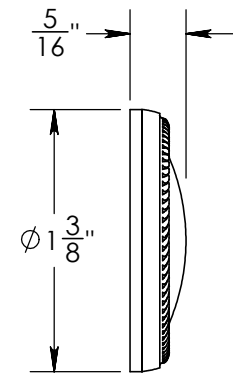

92665A

#5 Screws

Merit Metal Products Inc.
242 Valley Road
Warrington, PA 18976
P 215-343-2500 F 215-343-4839

The information contained in this drawing is the sole intellectual property of Merit Metal Products. Any reproduction in part or as a whole without the written permission of Merit Metal Products is prohibited.

Unless Otherwise Specified:

Dimensions are in inches

All dimensions are from edge, theoretical sharp corner, or hole center.

	NAME	DATE
Drawn:	AJE	12/04/2019

Comments:

TITLE: **Rosemont Collection
Emergency Key Escutcheon
with Roped Swivel Cover**

PART. NO.

92665A