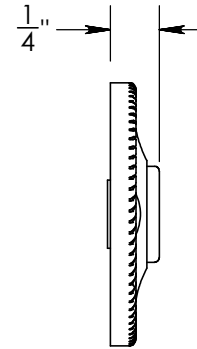

92660A

#4 Screws

Merit Metal Products Inc.
242 Valley Road
Warrington, PA 18976
P 215-343-2500 F 215-343-4839

The information contained in this drawing is the sole intellectual property of Merit Metal Products. Any reproduction in part or as a whole without the written permission of Merit Metal Products is prohibited.

Unless Otherwise Specified:

Dimensions are in inches

All dimensions are from edge, theoretical sharp corner, or hole center.

	NAME	DATE
Drawn:	AJE	12/04/2019

Comments:

TITLE: **Rosemont Collection Roped Emergency Key Escutcheon with Plug**

PART. NO. **92660A**