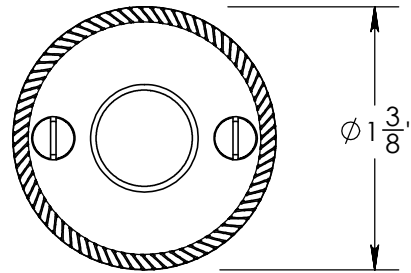

Merit Metal Products Inc.
242 Valley Road
Warrington, PA 18976
P 215-343-2500 F 215-343-4839

The information contained in this drawing is the sole intellectual property of Merit Metal Products. Any reproduction in part or as a whole without the written permission of Merit Metal Products is prohibited.

Unless Otherwise Specified:

Dimensions are in inches

All dimensions are from edge, theoretical sharp corner, or hole center.

	NAME	DATE
Drawn:	AJE	12/04/2019

Comments:

TITLE: **Rosemont Collection Roped Emergency Key Escutcheon with Plug**

PART. NO. **92660A**