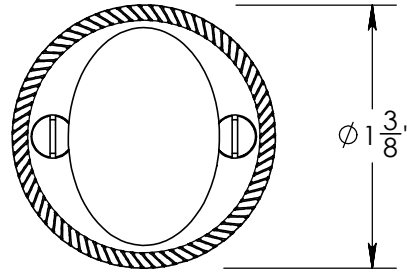

Merit Metal Products Inc.
242 Valley Road
Warrington, PA 18976
P 215-343-2500 F 215-343-4839

The information contained in this drawing is the sole intellectual property of Merit Metal Products. Any reproduction in part or as a whole without the written permission of Merit Metal Products is prohibited.

Unless Otherwise Specified:

Dimensions are in inches

All dimensions are from edge, theoretical sharp corner, or hole center.

	NAME	DATE
Drawn:	AJE	12/04/2019

Comments:

TITLE: **Rosemont Collection Roped Oval Thumbturn with 3/16" Spindle**

PART. NO. **92652A**