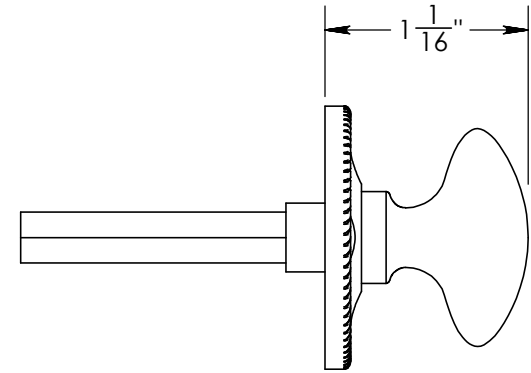

Merit Metal Products Inc.
242 Valley Road
Warrington, PA 18976
P 215-343-2500 F 215-343-4839

The information contained in this drawing is the sole intellectual property of Merit Metal Products. Any reproduction in part or as a whole without the written permission of Merit Metal Products is prohibited.

Unless Otherwise Specified:

Dimensions are in inches

All dimensions are from edge, theoretical sharp corner, or hole center.

	NAME	DATE
Drawn:	AJE	12/04/2019

Comments:

TITLE: **Rosemont Collection Roped Oval Thumbturn with 3/16" Spindle**

PART. NO. **92652A**