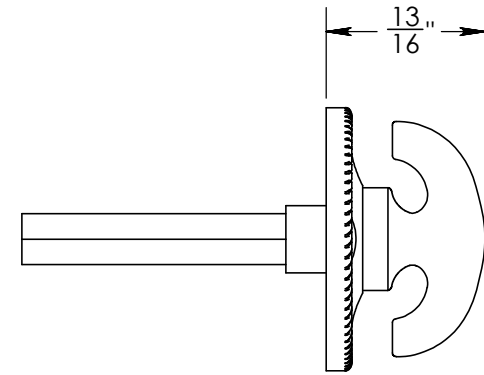

92650A

#4 Screws

Merit Metal Products Inc.  
242 Valley Road  
Warrington, PA 18976  
P 215-343-2500 F 215-343-4839

The information contained in this drawing is the sole intellectual property of Merit Metal Products. Any reproduction in part or as a whole without the written permission of Merit Metal Products is prohibited.

Unless Otherwise Specified:

Dimensions are in inches

All dimensions are from edge, theoretical sharp corner, or hole center.

	NAME	DATE
Drawn:	AJE	12/04/2019

Comments:

TITLE: **Rosemont Collection  
Roped Crescent Thumbturn  
with 3/16" Spindle**

PART. NO.  
**92650A**