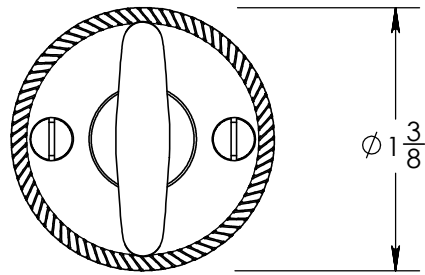

Merit Metal Products Inc.
242 Valley Road
Warrington, PA 18976
P 215-343-2500 F 215-343-4839

The information contained in this drawing is the sole intellectual property of Merit Metal Products. Any reproduction in part or as a whole without the written permission of Merit Metal Products is prohibited.

Unless Otherwise Specified:

Dimensions are in inches

All dimensions are from edge, theoretical sharp corner, or hole center.

	NAME	DATE
Drawn:	AJE	12/04/2019

Comments:

TITLE: **Rosemont Collection
Roped Crescent Thumbturn
with 3/16" Spindle**

PART. NO.
92650A