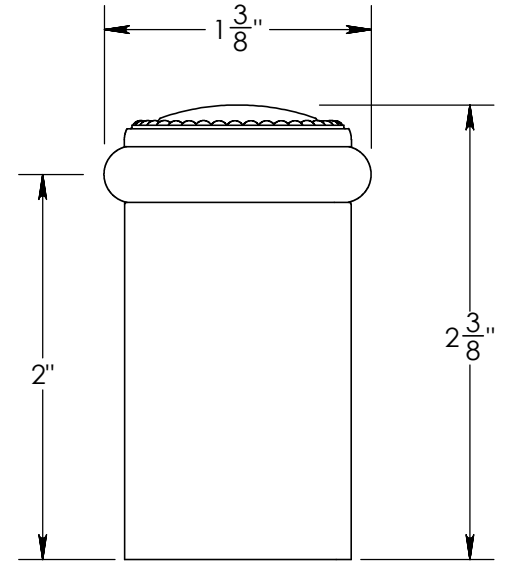

925FDSM-1

925FDSM-2

Merit Metal Products Inc.
242 Valley Road
Warrington, PA 18976
P 215-343-2500 F 215-343-4839

The information contained in this drawing is the sole intellectual property of Merit Metal Products. Any reproduction in part or as a whole without the written permission of Merit Metal Products is prohibited.

Unless Otherwise Specified:

Dimensions are in inches

All dimensions are from edge, theoretical sharp corner, or hole center.

	NAME	DATE
Drawn:	AJE	10/02/2019

Comments:

TITLE:
**Rosemont Collection
Beaded Door Stop**

PART. NO.
925FDSM-1 & 925FDSM-2