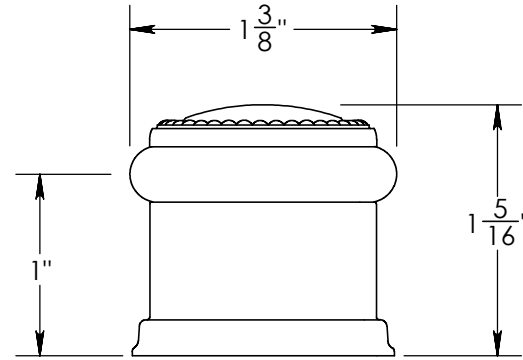

925FDS-1

925FDS-2

Merit Metal Products Inc.
242 Valley Road
Warrington, PA 18976
P 215-343-2500 F 215-343-4839

The information contained in this drawing is the sole intellectual property of Merit Metal Products. Any reproduction in part or as a whole without the written permission of Merit Metal Products is prohibited.

Unless Otherwise Specified:

Dimensions are in inches

All dimensions are from edge, theoretical sharp corner, or hole center.

	NAME	DATE
Drawn:	AJE	10/02/2019

Comments:

TITLE:

**Rosemont Collection
Beaded Door Stop**

PART. NO.

925FDS-1 & 925FDS-2