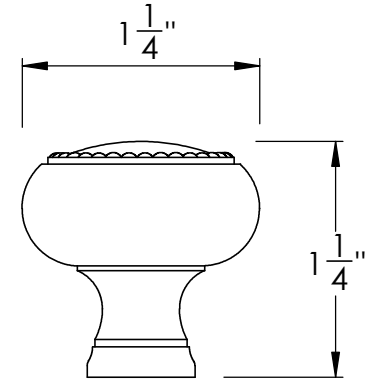

92570-1.25