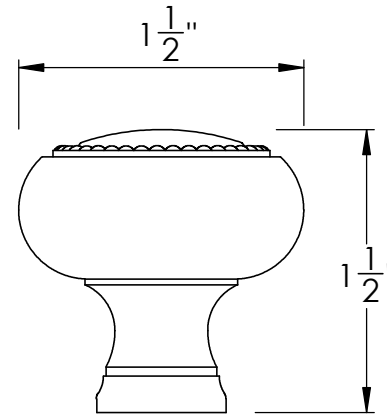

92570-1.5

Merit Metal Products Inc.
242 Valley Road
Warrington, PA 18976
P 215-343-2500 F 215-343-4839

The information contained in this drawing is the sole intellectual property of Merit Metal Products. Any reproduction in part or as a whole without the written permission of Merit Metal Products is prohibited.

Unless Otherwise Specified:

Dimensions are in inches

All dimensions are from edge, theoretical sharp corner, or hole center.

	NAME	DATE
Drawn:	AJE	11/27/2019

Comments:

TITLE:

**Rosemont Collection
Beaded Cabinet Knob**

PART. NO.

**92570-1 92570-1.25
92570-1.5**