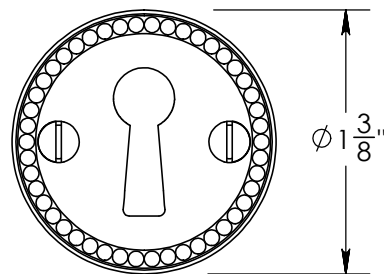

92568A

#4 Screws

Merit Metal Products Inc.  
242 Valley Road  
Warrington, PA 18976  
P 215-343-2500 F 215-343-4839

The information contained in this drawing is the sole intellectual property of Merit Metal Products. Any reproduction in part or as a whole without the written permission of Merit Metal Products is prohibited.

Unless Otherwise Specified:

Dimensions are in inches

All dimensions are from edge, theoretical sharp corner, or hole center.

	NAME	DATE
Drawn:	AJE	10/02/2019

Comments:

TITLE:  
**Rosemont Collection  
Bit Key Escutcheon**

PART. NO.  
**92568A**