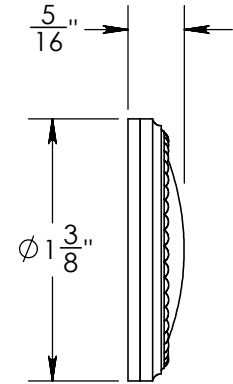

Merit Metal Products Inc.
242 Valley Road
Warrington, PA 18976
P 215-343-2500 F 215-343-4839

The information contained in this drawing is the sole intellectual property of Merit Metal Products. Any reproduction in part or as a whole without the written permission of Merit Metal Products is prohibited.

Unless Otherwise Specified:

Dimensions are in inches

All dimensions are from edge, theoretical sharp corner, or hole center.

	NAME	DATE
Drawn:	AJE	10/02/2019

Comments:

TITLE: **Rosemont Collection
Emergency Key Escutcheon
with Beaded Swivel Cover**

PART. NO.

92565A