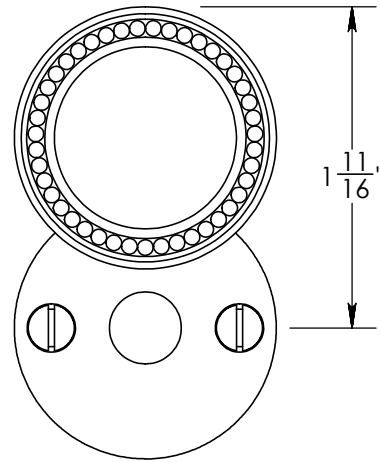

92565A

#5 Screws

Merit Metal Products Inc.
242 Valley Road
Warrington, PA 18976
P 215-343-2500 F 215-343-4839

The information contained in this drawing is the sole intellectual property of Merit Metal Products. Any reproduction in part or as a whole without the written permission of Merit Metal Products is prohibited.

Unless Otherwise Specified:

Dimensions are in inches

All dimensions are from edge, theoretical sharp corner, or hole center.

	NAME	DATE
Drawn:	AJE	10/02/2019

Comments:

TITLE: **Rosemont Collection
Emergency Key Escutcheon
with Beaded Swivel Cover**

PART. NO.

92565A