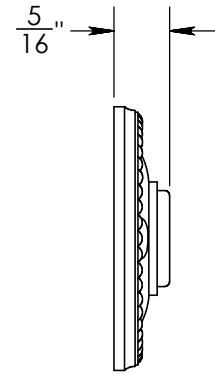

92560A

#4 Screws

Merit Metal Products Inc.
242 Valley Road
Warrington, PA 18976
P 215-343-2500 F 215-343-4839

The information contained in this drawing is the sole intellectual property of Merit Metal Products. Any reproduction in part or as a whole without the written permission of Merit Metal Products is prohibited.

Unless Otherwise Specified:

Dimensions are in inches

All dimensions are from edge, theoretical sharp corner, or hole center.

	NAME	DATE
Drawn:	AJE	10/02/2019

Comments:

TITLE: **Rosemont Collection
Emergency Key
Escutcheon with Plug**

PART. NO.
92560A