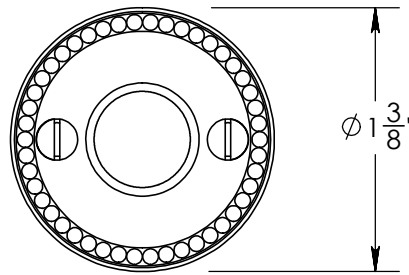

92560A

#4 Screws

Merit Metal Products Inc.  
242 Valley Road  
Warrington, PA 18976  
P 215-343-2500 F 215-343-4839

The information contained in this drawing is the sole intellectual property of Merit Metal Products. Any reproduction in part or as a whole without the written permission of Merit Metal Products is prohibited.

Unless Otherwise Specified:

Dimensions are in inches

All dimensions are from edge, theoretical sharp corner, or hole center.

	NAME	DATE
Drawn:	AJE	10/02/2019

Comments:

TITLE: **Rosemont Collection  
Emergency Key  
Escutcheon with Plug**

PART. NO.  
**92560A**