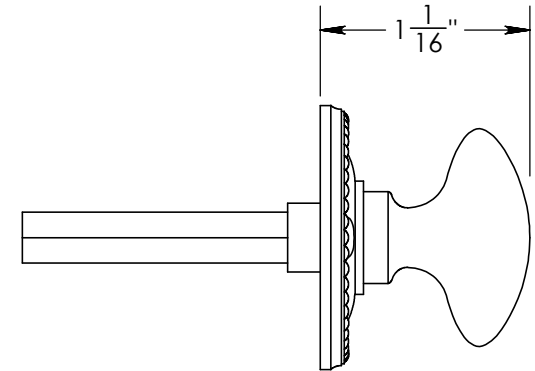

92552A

#4 Screws

Merit Metal Products Inc.
242 Valley Road
Warrington, PA 18976
P 215-343-2500 F 215-343-4839

The information contained in this drawing is the sole intellectual property of Merit Metal Products. Any reproduction in part or as a whole without the written permission of Merit Metal Products is prohibited.

Unless Otherwise Specified:

Dimensions are in inches

All dimensions are from edge, theoretical sharp corner, or hole center.

	NAME	DATE
Drawn:	AJE	10/02/2019

Comments:

TITLE: **Rosemont Collection
Oval Thumbturn
with 3/16" Spindle**

PART. NO.

92552A