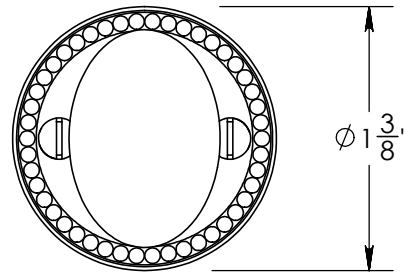

92552A

#4 Screws

Merit Metal Products Inc.
242 Valley Road
Warrington, PA 18976
P 215-343-2500 F 215-343-4839

The information contained in this drawing is the sole intellectual property of Merit Metal Products. Any reproduction in part or as a whole without the written permission of Merit Metal Products is prohibited.

Unless Otherwise Specified:

Dimensions are in inches

All dimensions are from edge, theoretical sharp corner, or hole center.

	NAME	DATE
Drawn:	AJE	10/02/2019

Comments:

TITLE: **Rosemont Collection
Oval Thumbturn
with 3/16" Spindle**

PART. NO.

92552A