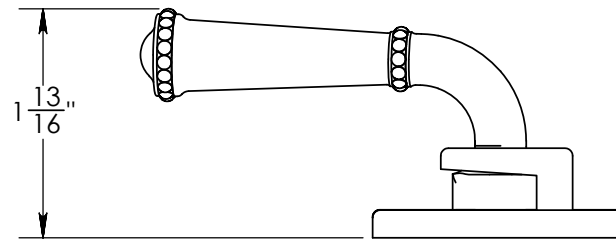

Shown above: 925-CASEMENT-LH
Other lever styles also available

Available Keeper Styles:

1323S

1323SM

1323RIM

Merit Metal Products Inc.
242 Valley Road
Warrington, PA 18976
P 215-343-2500 F 215-343-4839

The information contained in this drawing is the sole intellectual property of Merit Metal Products. Any reproduction in part or as a whole without the written permission of Merit Metal Products is prohibited.

Unless Otherwise Specified:

Dimensions are in inches

All dimensions are from edge, theoretical sharp corner, or hole center.

	NAME	DATE
Drawn:	AJE	11/27/2019

Comments:

TITLE:
**Window Casement
Left Hand**

PART. NO.
925-CASEMENT-LH