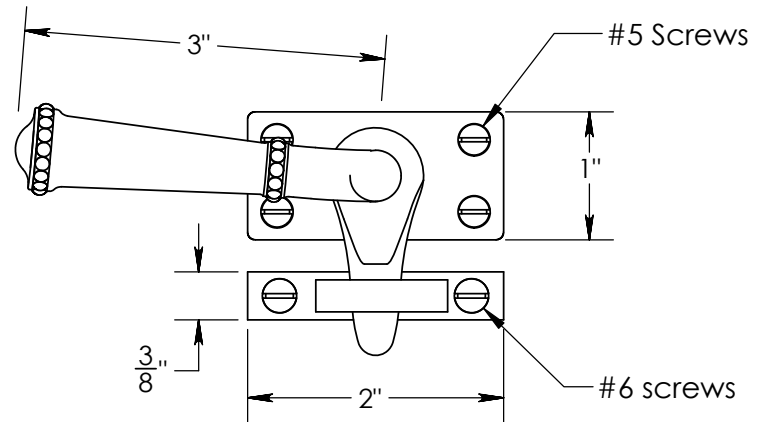

Shown above: 925-CASEMENT-LH
Other lever styles also available

Available Keeper Styles:

1323S

1323SM

1323RIM

Merit Metal Products Inc.
242 Valley Road
Warrington, PA 18976
P 215-343-2500 F 215-343-4839

The information contained in this drawing is the sole intellectual property of Merit Metal Products. Any reproduction in part or as a whole without the written permission of Merit Metal Products is prohibited.

Unless Otherwise Specified:

Dimensions are in inches

All dimensions are from edge, theoretical sharp corner, or hole center.

	NAME	DATE
Drawn:	AJE	11/27/2019

Comments:

TITLE:
**Window Casement
Left Hand**

PART. NO.
925-CASEMENT-LH