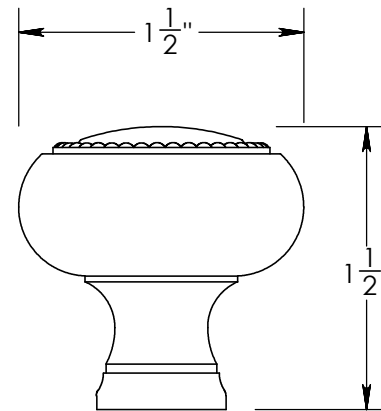

92470-1.5

Merit Metal Products Inc.
242 Valley Road
Warrington, PA 18976
P 215-343-2500 F 215-343-4839

The information contained in this drawing is the sole intellectual property of Merit Metal Products. Any reproduction in part or as a whole without the written permission of Merit Metal Products is prohibited.

Unless Otherwise Specified:

Dimensions are in inches

All dimensions are from edge, theoretical sharp corner, or hole center.

	NAME	DATE
Drawn:	AJE	11/27/2019

Comments:

TITLE:

**Rosemont Collection
Beaded Cabinet Knob**

PART. NO.

**92470-1 92470-1.25
92470-1.5**