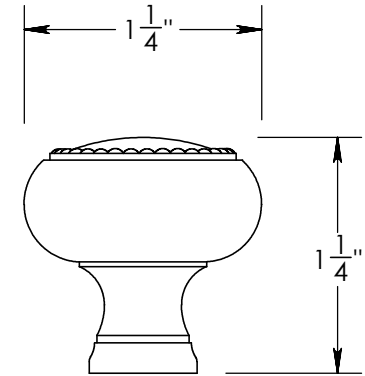

92470-1.25