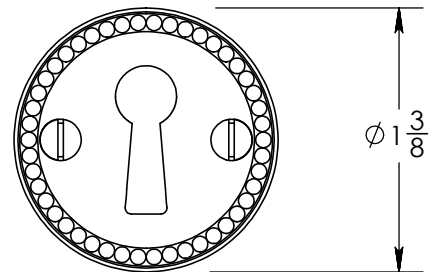

92468A

#4 Screws

Merit Metal Products Inc.
242 Valley Road
Warrington, PA 18976
P 215-343-2500 F 215-343-4839

The information contained in this drawing is the sole intellectual property of Merit Metal Products. Any reproduction in part or as a whole without the written permission of Merit Metal Products is prohibited.

Unless Otherwise Specified:

Dimensions are in inches

All dimensions are from edge, theoretical sharp corner, or hole center.

	NAME	DATE
Drawn:	AJE	10/02/2019

Comments:

TITLE:

**Rosemont Collection
Bit Key Escutcheon**

PART. NO.

92468A