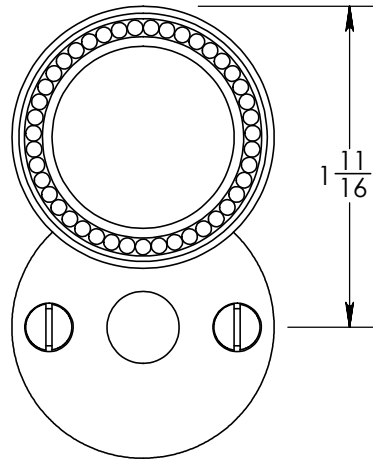

92565A

#5 Screws

Merit Metal Products Inc.  
242 Valley Road  
Warrington, PA 18976  
P 215-343-2500 F 215-343-4839

The information contained in this drawing is the sole intellectual property of Merit Metal Products. Any reproduction in part or as a whole without the written permission of Merit Metal Products is prohibited.

Unless Otherwise Specified:

Dimensions are in inches

All dimensions are from edge, theoretical sharp corner, or hole center.

	NAME	DATE
Drawn:	AJE	10/02/2019

Comments:

TITLE:

**Rosemont Collection  
Emergency Key Escutcheon  
with Beaded Swivel Cover**

PART. NO.

**92465A**