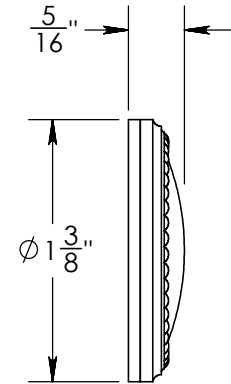

Merit Metal Products Inc.
242 Valley Road
Warrington, PA 18976
P 215-343-2500 F 215-343-4839

The information contained in this drawing is the sole intellectual property of Merit Metal Products. Any reproduction in part or as a whole without the written permission of Merit Metal Products is prohibited.

Unless Otherwise Specified:

Dimensions are in inches

All dimensions are from edge, theoretical sharp corner, or hole center.

	NAME	DATE
Drawn:	AJE	10/02/2019

Comments:

TITLE:

**Rosemont Collection
Emergency Key Escutcheon
with Beaded Swivel Cover**

PART. NO.

92465A