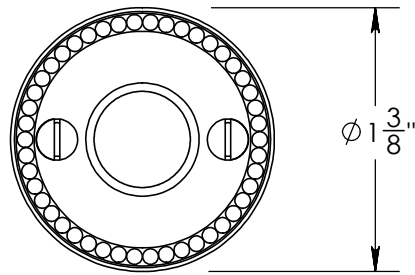

92460A

#4 Screws

Merit Metal Products Inc.  
242 Valley Road  
Warrington, PA 18976  
P 215-343-2500 F 215-343-4839

The information contained in this drawing is the sole intellectual property of Merit Metal Products. Any reproduction in part or as a whole without the written permission of Merit Metal Products is prohibited.

Unless Otherwise Specified:

Dimensions are in inches

All dimensions are from edge, theoretical sharp corner, or hole center.

|        | NAME | DATE       |
|--------|------|------------|
| Drawn: | AJE  | 10/02/2019 |

Comments:

TITLE: **Rosemont Collection  
Emergency Key  
Escutcheon with Plug**

PART. NO.  
**92460A**