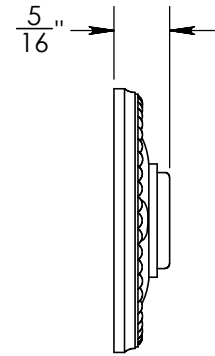

92460A

#4 Screws

Merit Metal Products Inc.
242 Valley Road
Warrington, PA 18976
P 215-343-2500 F 215-343-4839

The information contained in this drawing is the sole intellectual property of Merit Metal Products. Any reproduction in part or as a whole without the written permission of Merit Metal Products is prohibited.

Unless Otherwise Specified:

Dimensions are in inches

All dimensions are from edge, theoretical sharp corner, or hole center.

	NAME	DATE
Drawn:	AJE	10/02/2019

Comments:

TITLE: **Rosemont Collection
Emergency Key
Escutcheon with Plug**

PART. NO.
92460A