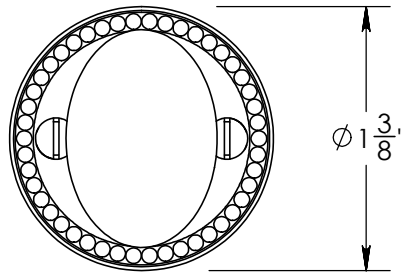

92452A

#4 Screws

Merit Metal Products Inc.  
242 Valley Road  
Warrington, PA 18976  
P 215-343-2500 F 215-343-4839

The information contained in this drawing is the sole intellectual property of Merit Metal Products. Any reproduction in part or as a whole without the written permission of Merit Metal Products is prohibited.

Unless Otherwise Specified:

Dimensions are in inches

All dimensions are from edge, theoretical sharp corner, or hole center.

	NAME	DATE
Drawn:	AJE	10/02/2019

Comments:

TITLE: **Rosemont Collection  
Oval Thumbturn  
with 3/16" Spindle**

PART. NO.

**92452A**