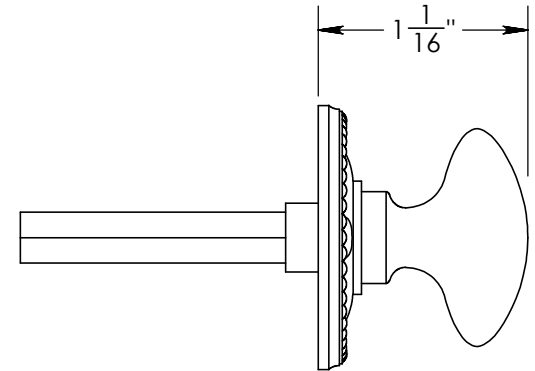

92452A

#4 Screws

Merit Metal Products Inc.
242 Valley Road
Warrington, PA 18976
P 215-343-2500 F 215-343-4839

The information contained in this drawing is the sole intellectual property of Merit Metal Products. Any reproduction in part or as a whole without the written permission of Merit Metal Products is prohibited.

Unless Otherwise Specified:

Dimensions are in inches

All dimensions are from edge, theoretical sharp corner, or hole center.

	NAME	DATE
Drawn:	AJE	10/02/2019

Comments:

TITLE: **Rosemont Collection
Oval Thumbturn
with 3/16" Spindle**

PART. NO.

92452A