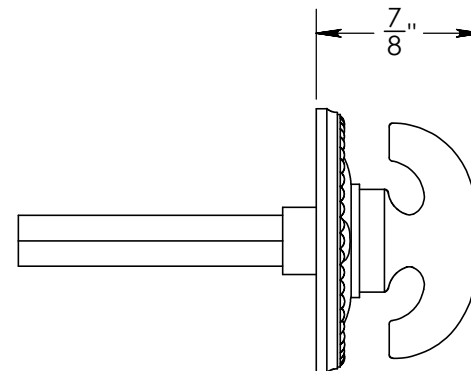

92450A

#4 Screws

Merit Metal Products Inc.
242 Valley Road
Warrington, PA 18976
P 215-343-2500 F 215-343-4839

The information contained in this drawing is the sole intellectual property of Merit Metal Products. Any reproduction in part or as a whole without the written permission of Merit Metal Products is prohibited.

Unless Otherwise Specified:

Dimensions are in inches

All dimensions are from edge, theoretical sharp corner, or hole center.

	NAME	DATE
Drawn:	AJE	10/02/2019

Comments:

TITLE: **Rosemont Collection
Crescent Thumbturn
with 3/16" Spindle**

PART. NO.
92450A