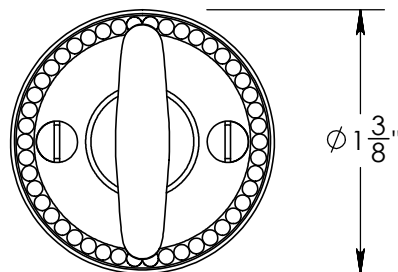

92450A

#4 Screws

Merit Metal Products Inc.  
242 Valley Road  
Warrington, PA 18976  
P 215-343-2500 F 215-343-4839

The information contained in this drawing is the sole intellectual property of Merit Metal Products. Any reproduction in part or as a whole without the written permission of Merit Metal Products is prohibited.

Unless Otherwise Specified:

Dimensions are in inches

All dimensions are from edge, theoretical sharp corner, or hole center.

	NAME	DATE
Drawn:	AJE	10/02/2019

Comments:

TITLE: **Rosemont Collection  
Crescent Thumbturn  
with 3/16" Spindle**

PART. NO.  
**92450A**