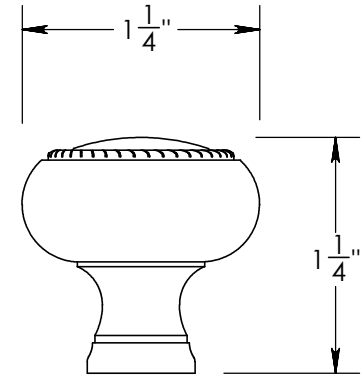

92370-1.25