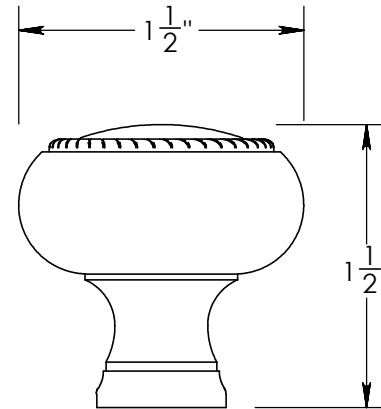

92370-1

92370-1.5

Merit Metal Products Inc.
242 Valley Road
Warrington, PA 18976
P 215-343-2500 F 215-343-4839

The information contained in this drawing is the sole intellectual property of Merit Metal Products. Any reproduction in part or as a whole without the written permission of Merit Metal Products is prohibited.

Unless Otherwise Specified:

Dimensions are in inches

All dimensions are from edge, theoretical sharp corner, or hole center.

	NAME	DATE
Drawn:	AJE	9/30/2019

Comments:

TITLE:

**Rosemont Collection
Roped Cabinet Knob**

PART. NO.

**92370-1 92370-1.25
92370-1.5**