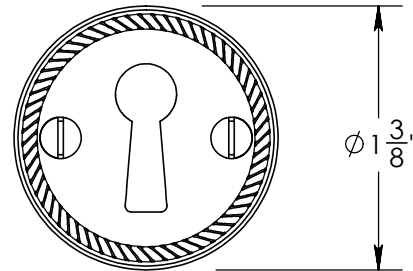

92368A

#4 Screws

Merit Metal Products Inc.
242 Valley Road
Warrington, PA 18976
P 215-343-2500 F 215-343-4839

The information contained in this drawing is the sole intellectual property of Merit Metal Products. Any reproduction in part or as a whole without the written permission of Merit Metal Products is prohibited.

Unless Otherwise Specified:

Dimensions are in inches

All dimensions are from edge, theoretical sharp corner, or hole center.

	NAME	DATE
Drawn:	AJE	9/30/2019

Comments:

TITLE:
**Rosemont Collection
Roped Bit Key Escutcheon**

PART. NO.
92368A