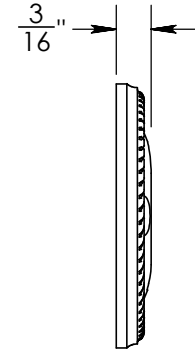

92368A

#4 Screws

Merit Metal Products Inc.
242 Valley Road
Warrington, PA 18976
P 215-343-2500 F 215-343-4839

The information contained in this drawing is the sole intellectual property of Merit Metal Products. Any reproduction in part or as a whole without the written permission of Merit Metal Products is prohibited.

Unless Otherwise Specified:

Dimensions are in inches

All dimensions are from edge, theoretical sharp corner, or hole center.

	NAME	DATE
Drawn:	AJE	9/30/2019

Comments:

TITLE:
**Rosemont Collection
Roped Bit Key Escutcheon**

PART. NO.
92368A