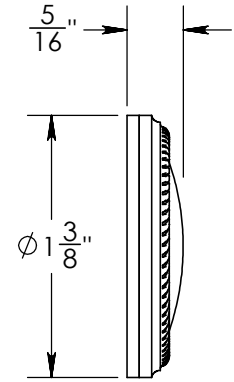

92365A

#5 Screws

Merit Metal Products Inc.
242 Valley Road
Warrington, PA 18976
P 215-343-2500 F 215-343-4839

The information contained in this drawing is the sole intellectual property of Merit Metal Products. Any reproduction in part or as a whole without the written permission of Merit Metal Products is prohibited.

Unless Otherwise Specified:

Dimensions are in inches

All dimensions are from edge, theoretical sharp corner, or hole center.

	NAME	DATE
Drawn:	AJE	9/30/2019

Comments:

TITLE: **Rosemont Collection
Emergency Key Escutcheon
with Roped Swivel Cover**

PART. NO.

92365A