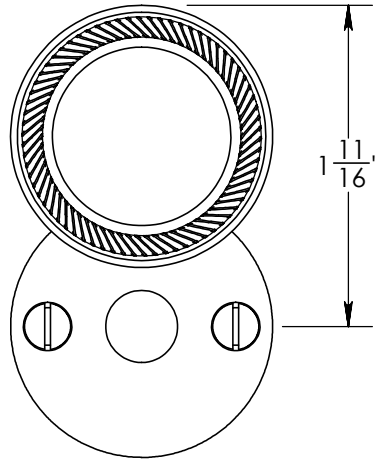

92365A

#5 Screws

Merit Metal Products Inc.
242 Valley Road
Warrington, PA 18976
P 215-343-2500 F 215-343-4839

The information contained in this drawing is the sole intellectual property of Merit Metal Products. Any reproduction in part or as a whole without the written permission of Merit Metal Products is prohibited.

Unless Otherwise Specified:

Dimensions are in inches

All dimensions are from edge, theoretical sharp corner, or hole center.

	NAME	DATE
Drawn:	AJE	9/30/2019

Comments:

TITLE: **Rosemont Collection
Emergency Key Escutcheon
with Roped Swivel Cover**

PART. NO.

92365A