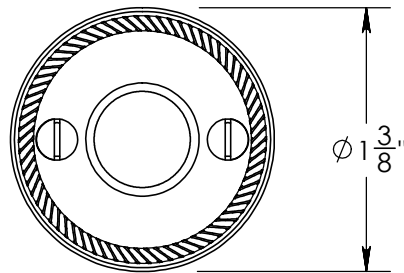

92360A

#4 Screws

Merit Metal Products Inc.
242 Valley Road
Warrington, PA 18976
P 215-343-2500 F 215-343-4839

The information contained in this drawing is the sole intellectual property of Merit Metal Products. Any reproduction in part or as a whole without the written permission of Merit Metal Products is prohibited.

Unless Otherwise Specified:

Dimensions are in inches

All dimensions are from edge, theoretical sharp corner, or hole center.

	NAME	DATE
Drawn:	AJE	9/30/2019

Comments:

TITLE: **Rosemont Collection Roped Emergency Key Escutcheon with Plug**

PART. NO.

92360A