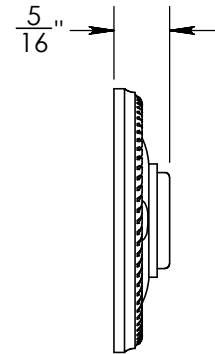

92360A

#4 Screws

Merit Metal Products Inc.
242 Valley Road
Warrington, PA 18976
P 215-343-2500 F 215-343-4839

The information contained in this drawing is the sole intellectual property of Merit Metal Products. Any reproduction in part or as a whole without the written permission of Merit Metal Products is prohibited.

Unless Otherwise Specified:

Dimensions are in inches

All dimensions are from edge, theoretical sharp corner, or hole center.

	NAME	DATE
Drawn:	AJE	9/30/2019

Comments:

TITLE: **Rosemont Collection Roped Emergency Key Escutcheon with Plug**

PART. NO.

92360A