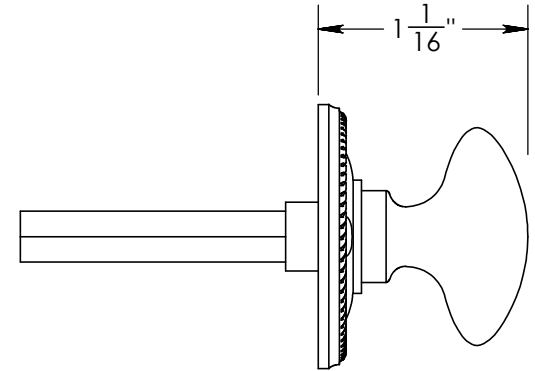

92352A

#4 Screws

Merit Metal Products Inc.
242 Valley Road
Warrington, PA 18976
P 215-343-2500 F 215-343-4839

The information contained in this drawing is the sole intellectual property of Merit Metal Products. Any reproduction in part or as a whole without the written permission of Merit Metal Products is prohibited.

Unless Otherwise Specified:

Dimensions are in inches

All dimensions are from edge, theoretical sharp corner, or hole center.

	NAME	DATE
Drawn:	AJE	9/30/2019

Comments:

TITLE: **Rosemont Collection Roped Oval Thumbturn with 3/16" Spindle**

PART. NO. **92352A**