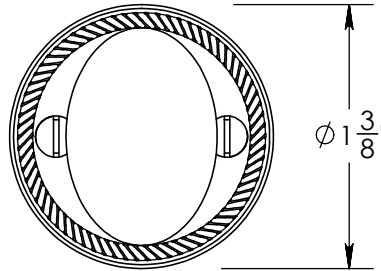

92352A

#4 Screws

Merit Metal Products Inc.
242 Valley Road
Warrington, PA 18976
P 215-343-2500 F 215-343-4839

The information contained in this drawing is the sole intellectual property of Merit Metal Products. Any reproduction in part or as a whole without the written permission of Merit Metal Products is prohibited.

Unless Otherwise Specified:

Dimensions are in inches

All dimensions are from edge, theoretical sharp corner, or hole center.

	NAME	DATE
Drawn:	AJE	9/30/2019

Comments:

TITLE: **Rosemont Collection Roped Oval Thumbturn with 3/16" Spindle**

PART. NO. **92352A**