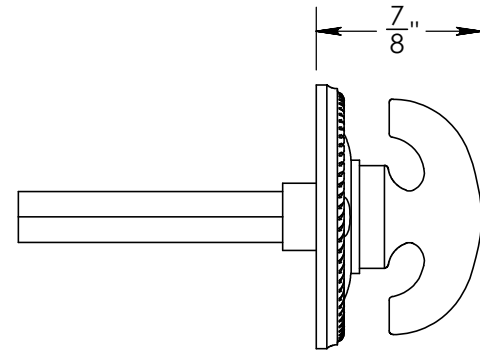

92350A

#4 Screws

Merit Metal Products Inc.
242 Valley Road
Warrington, PA 18976
P 215-343-2500 F 215-343-4839

The information contained in this drawing is the sole intellectual property of Merit Metal Products. Any reproduction in part or as a whole without the written permission of Merit Metal Products is prohibited.

Unless Otherwise Specified:

Dimensions are in inches

All dimensions are from edge, theoretical sharp corner, or hole center.

	NAME	DATE
Drawn:	AJE	9/30/2019

Comments:

TITLE: **Rosemont Collection
Roped Crescent Thumbturn
with 3/16" Spindle**

PART. NO.

92350A