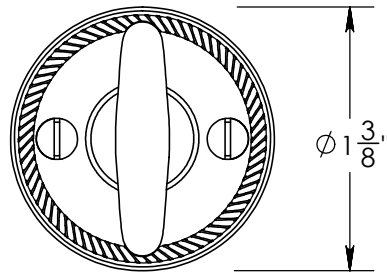

92350A

#4 Screws

Merit Metal Products Inc.
242 Valley Road
Warrington, PA 18976
P 215-343-2500 F 215-343-4839

The information contained in this drawing is the sole intellectual property of Merit Metal Products. Any reproduction in part or as a whole without the written permission of Merit Metal Products is prohibited.

Unless Otherwise Specified:

Dimensions are in inches

All dimensions are from edge, theoretical sharp corner, or hole center.

	NAME	DATE
Drawn:	AJE	9/30/2019

Comments:

TITLE: **Rosemont Collection
Roped Crescent Thumbturn
with 3/16" Spindle**

PART. NO.

92350A